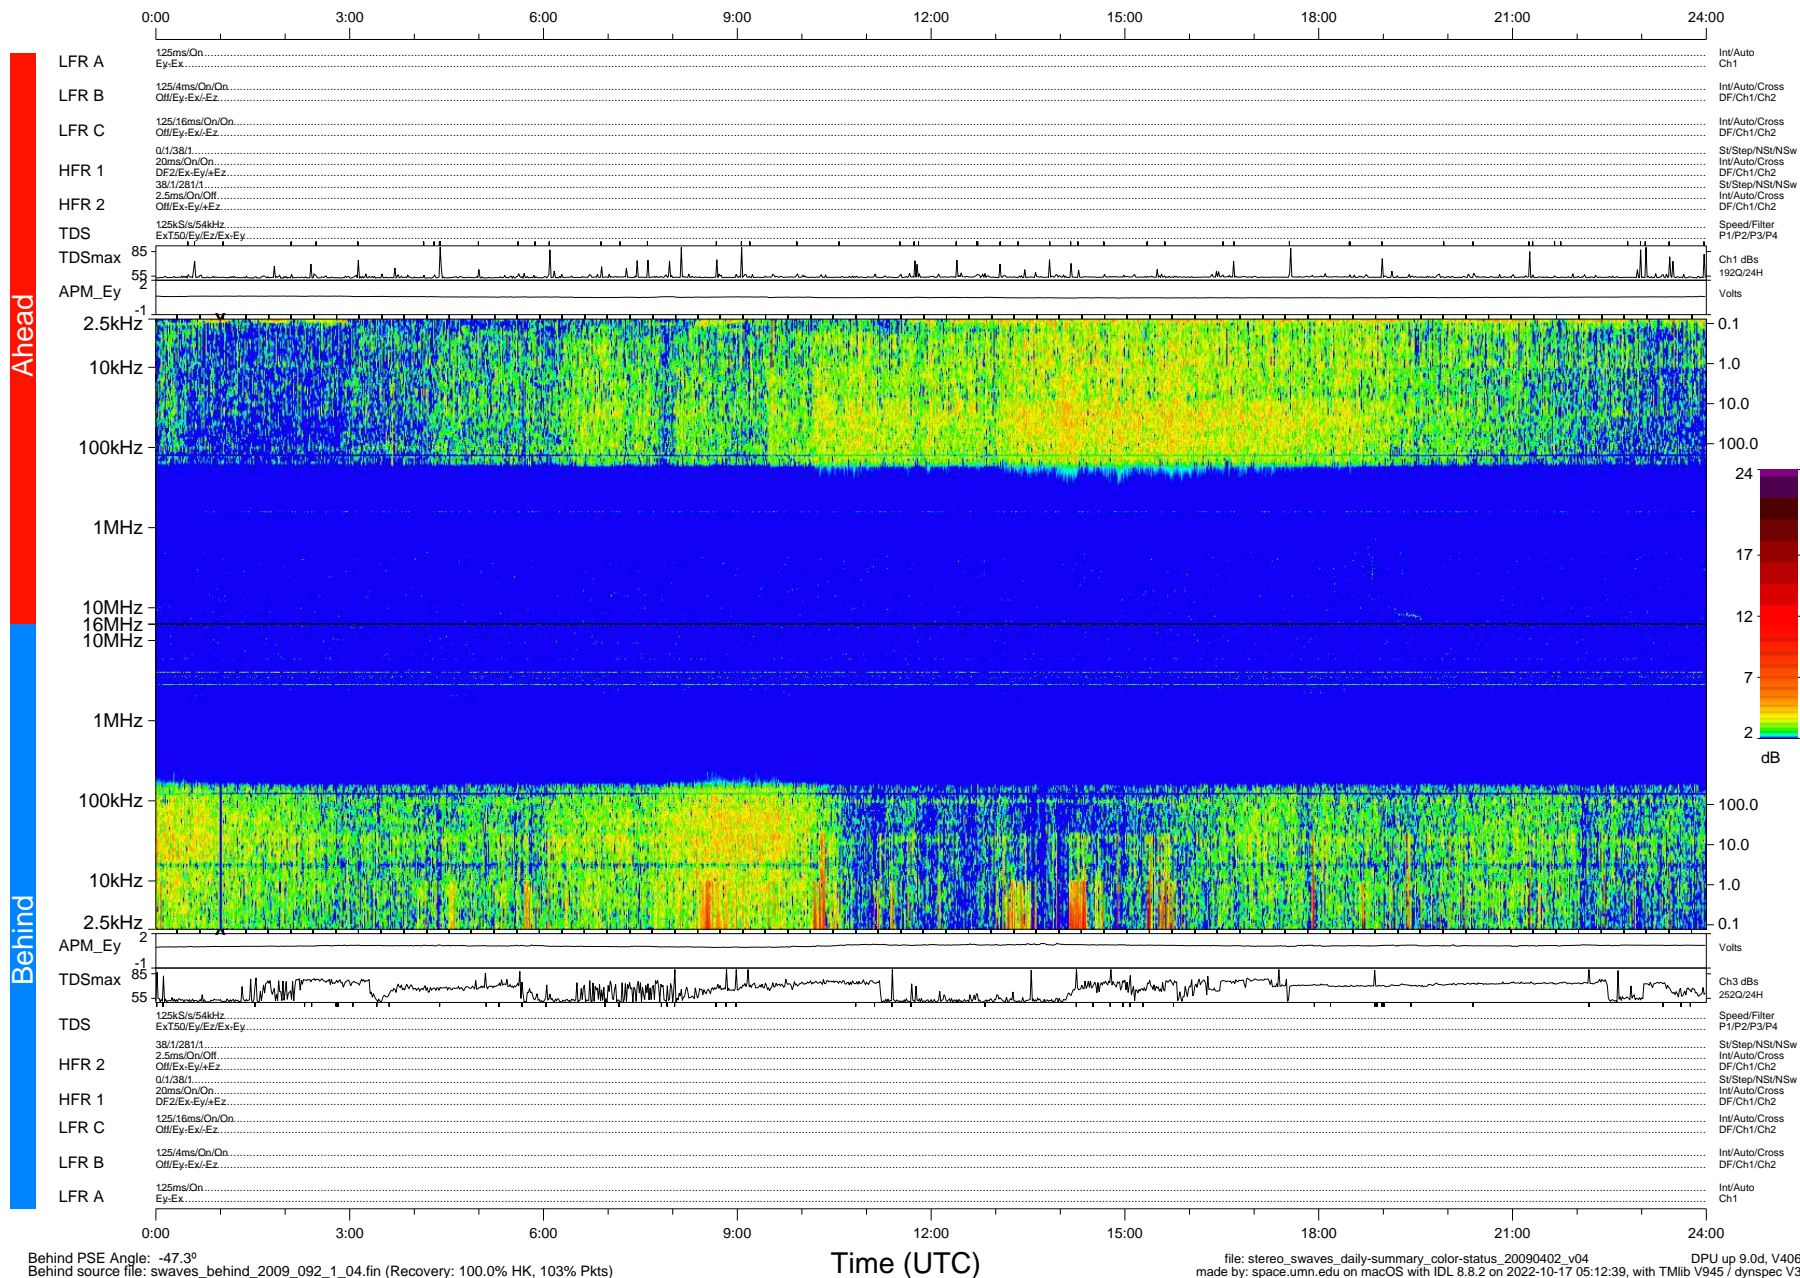

STEREO/WAVES Daily Summary - 02-Apr-2009 (DOY 092)

Ahead source file: swaves_ahead_2009_092_1_04.fin (Recovery: 100.0% HK, 94% Pkts)
Ahead PSE Angle: 45.5°

DPU up 7.4d, V408d6

Behind PSE Angle: -47.3°
Behind source file: swaves_behind_2009_092_1_04.fin (Recovery: 100.0% HK, 103% Pkts)

Time (UTC)