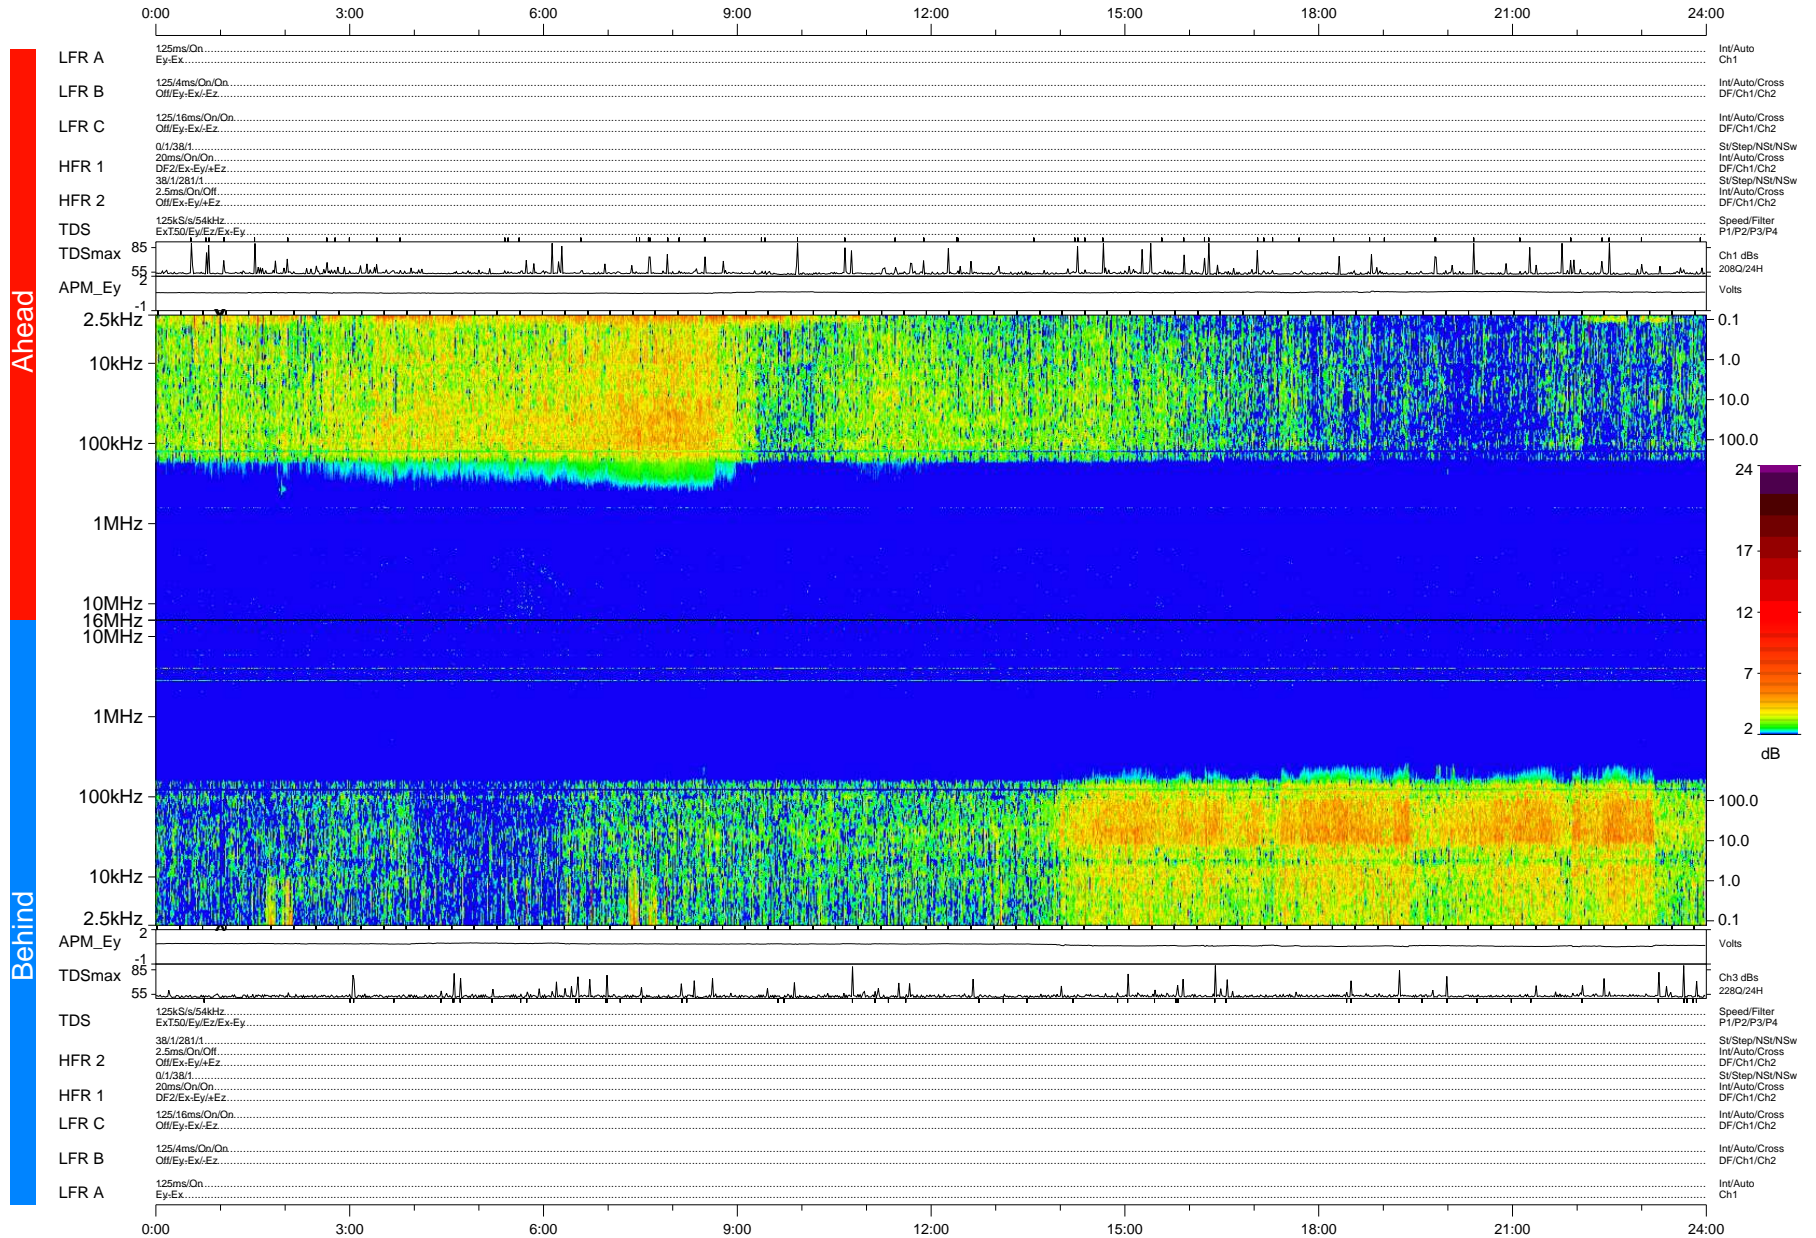

STEREO/WAVES Daily Summary - 29-Mar-2009 (DOY 088)

Ahead source file: swaves_ahead_2009_088_1_04.fin (Recovery: 100.0% HK, 96% Pkts)
 Ahead PSE Angle: 45.3°

DPU up 3.4d, V408d6

Behind PSE Angle: -47.3°
 Behind source file: swaves_behind_2009_088_1_04.fin (Recovery: 100.0% HK, 99% Pkts)

Time (UTC)

file: stereo_swaves_daily-summary_color-status_20090329_v04
 made by: space.umn.edu on macOS with IDL 8.8.2 on 2022-10-17 05:01:08, with TMLib V945 / dynspec V311
 DPU up 5.0d, V406d6