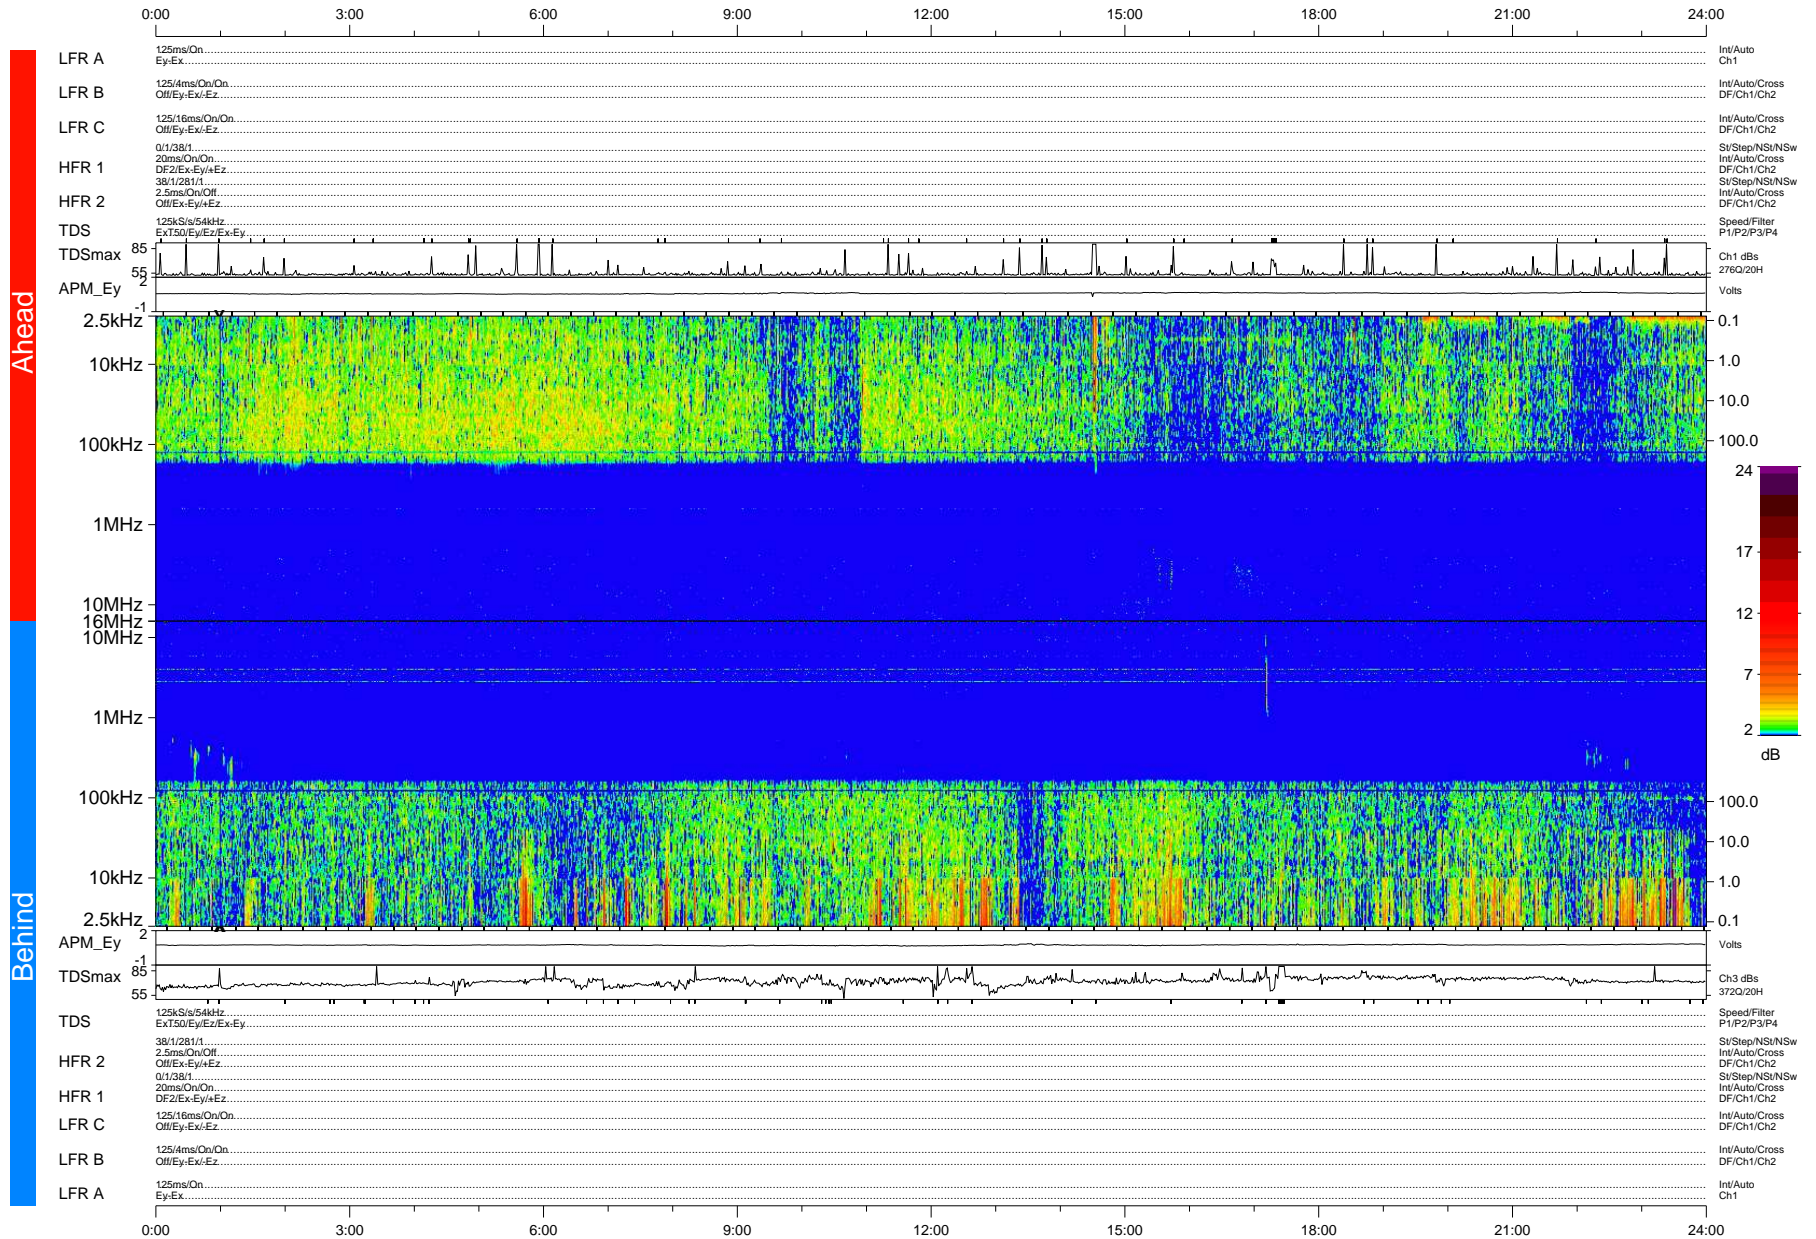

STEREO/WAVES Daily Summary - 25-Mar-2009 (DOY 084)

Ahead source file: swaves_ahead_2009_084_1_04.fin (Recovery: 100.0% HK, 106% Pkts)
 Ahead PSE Angle: 45.1°

DPU up 63.1d, V406d6

Behind PSE Angle: -47.4°
 Behind source file: swaves_behind_2009_084_1_04.fin (Recovery: 100.0% HK, 120% Pkts)

Time (UTC)

file: stereo_swaves_daily-summary_color-status_20090325_v04 DPU up 1.0d, V406d6
 made by: space.umn.edu on macOS with IDL 8.8.2 on 2022-10-17 04:49:46, with TMLib V945 / dynspec V311