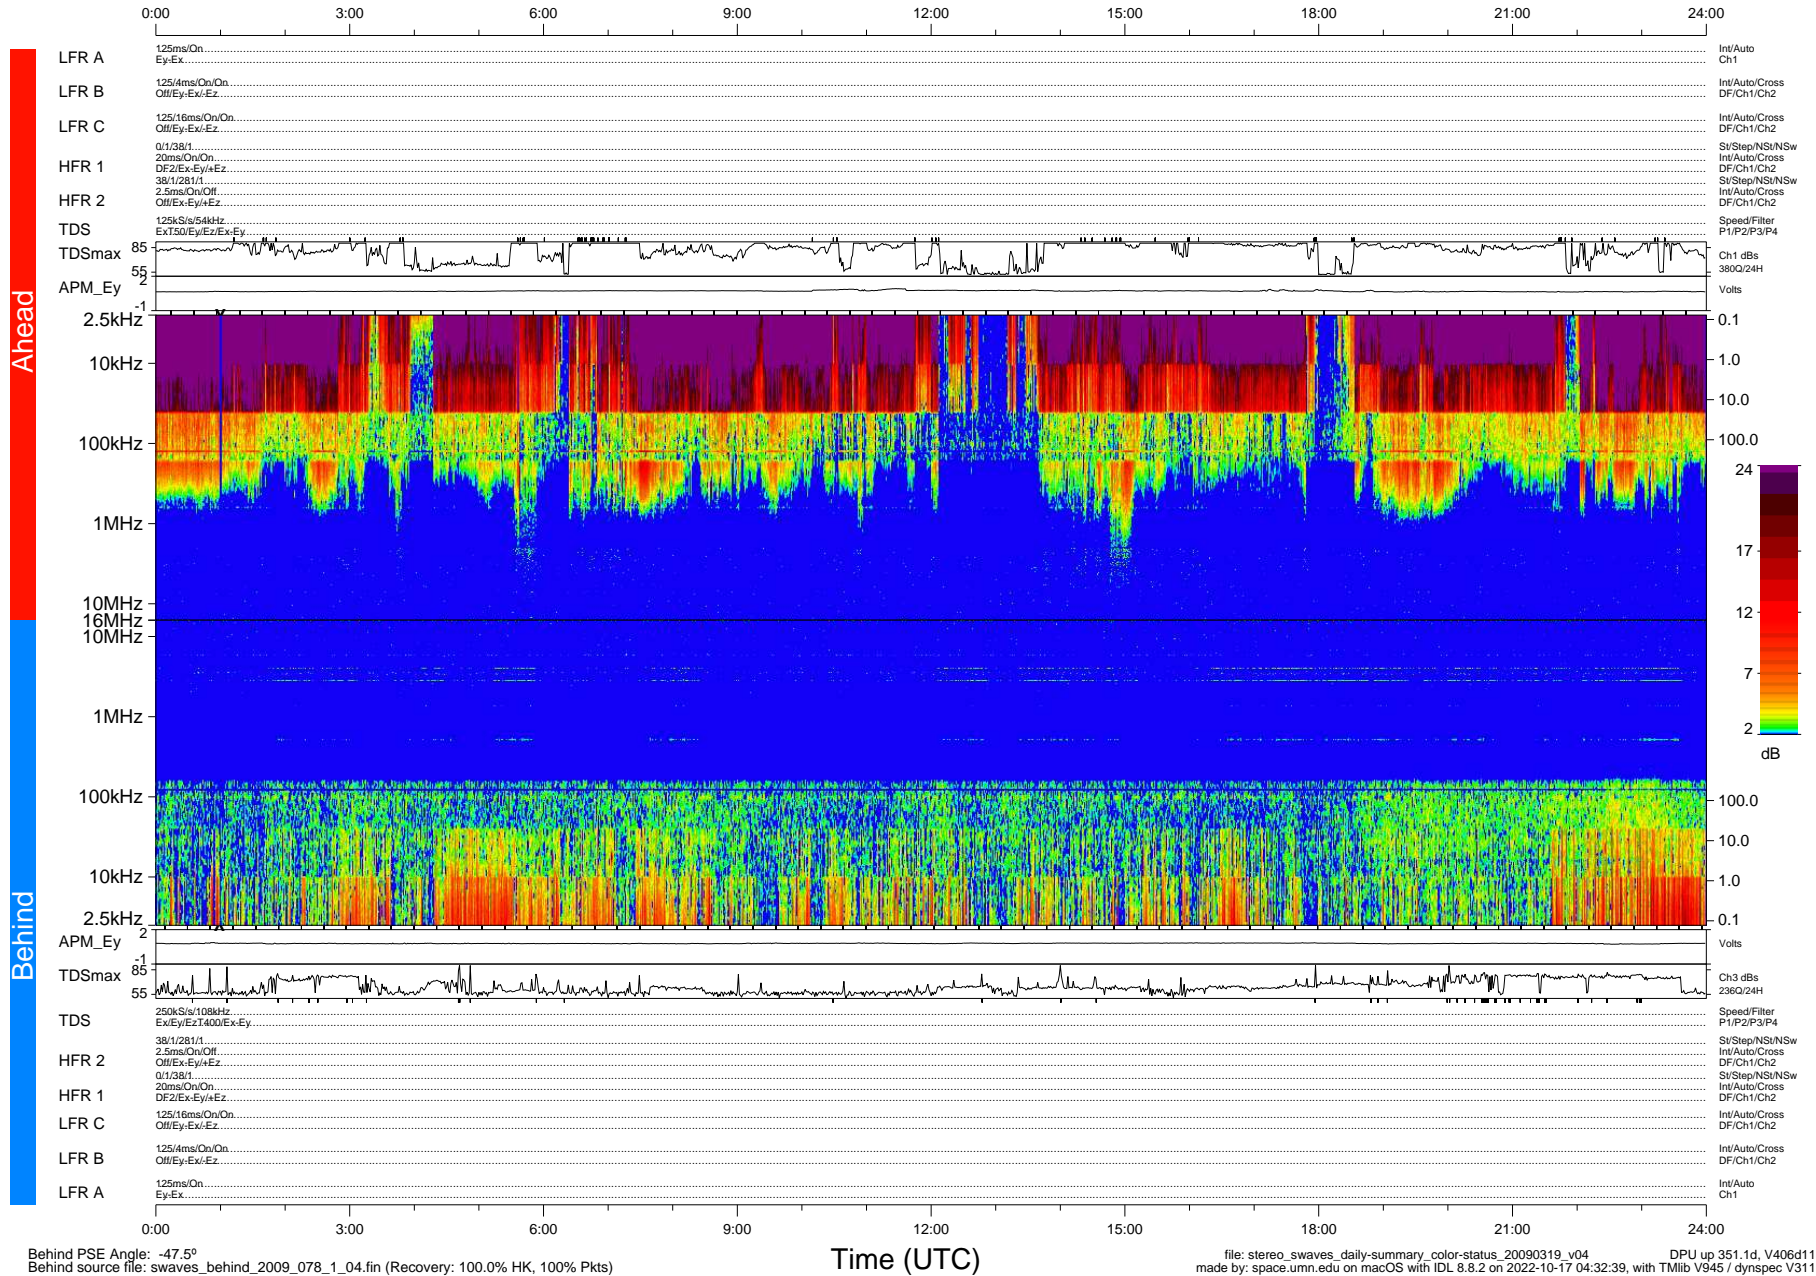

STEREO/WAVES Daily Summary - 19-Mar-2009 (DOY 078)

Ahead source file: swaves_ahead_2009_078_1_04.fin (Recovery: 100.0% HK, 121% Pkts)
 Ahead PSE Angle: 44.8°

DPU up 57.1d, V406d6

Behind PSE Angle: -47.5°
 Behind source file: swaves_behind_2009_078_1_04.fin (Recovery: 100.0% HK, 100% Pkts)

Time (UTC)

file: stereo_swaves_daily-summary_color-status_20090319_v04
 DPU up 351.1d, V406d11
 made by: space.umn.edu on macOS with IDL 8.8.2 on 2022-10-17 04:32:39, with TMLib V945 / dynspec V311