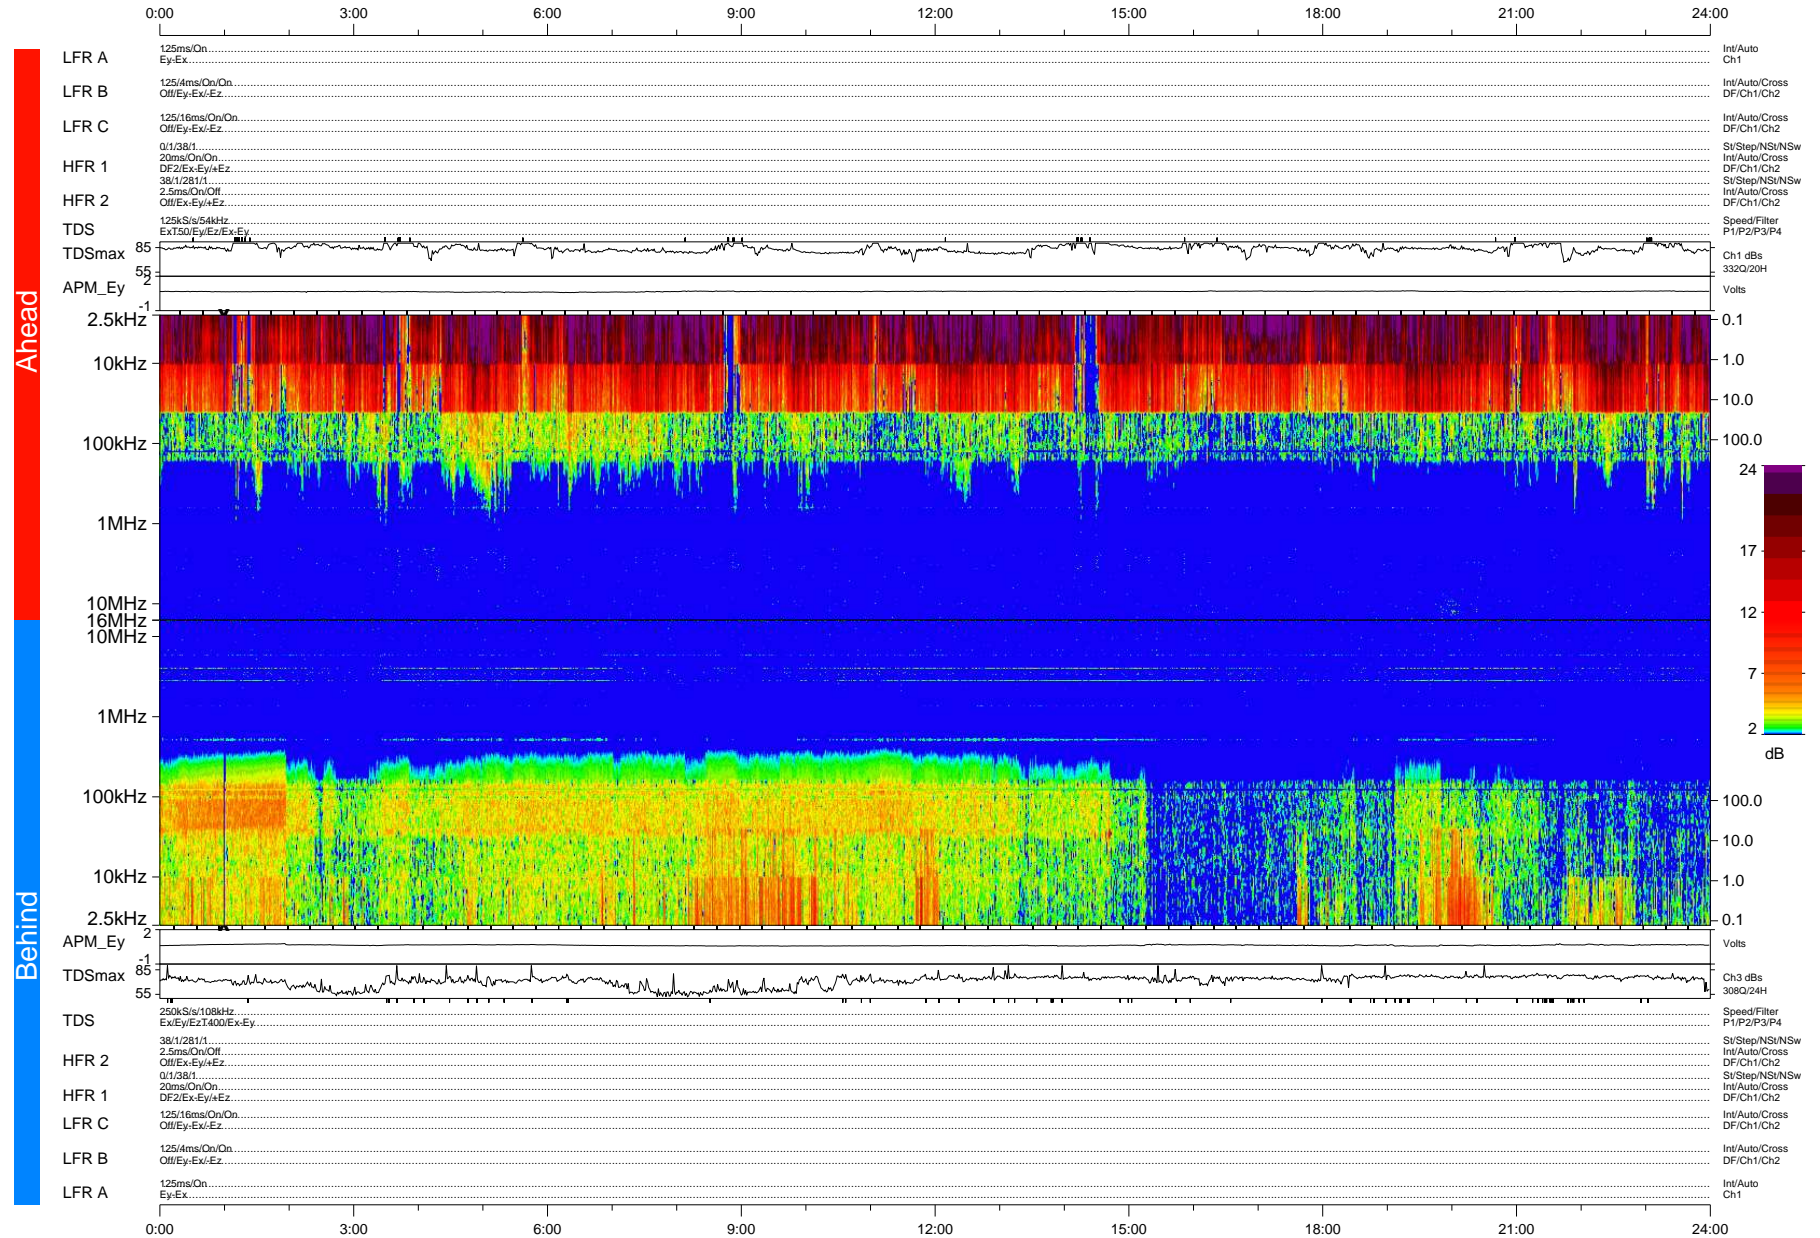

STEREO/WAVES Daily Summary - 17-Mar-2009 (DOY 076)

Ahead source file: swaves_ahead_2009_076_1_04.fin (Recovery: 100.0% HK, 114% Pkts)
 Ahead PSE Angle: 44.7°

DPU up 55.1d, V406d6

Behind PSE Angle: -47.5°
 Behind source file: swaves_behind_2009_076_1_04.fin (Recovery: 100.0% HK, 111% Pkts)

Time (UTC)

file: stereo_swaves_daily-summary_color-status_20090317_v04
 DPU up 349.1d, V406d11
 made by: space.umn.edu on macOS with IDL 8.8.2 on 2022-10-17 04:26:55, with TMLib V945 / dynspec V311