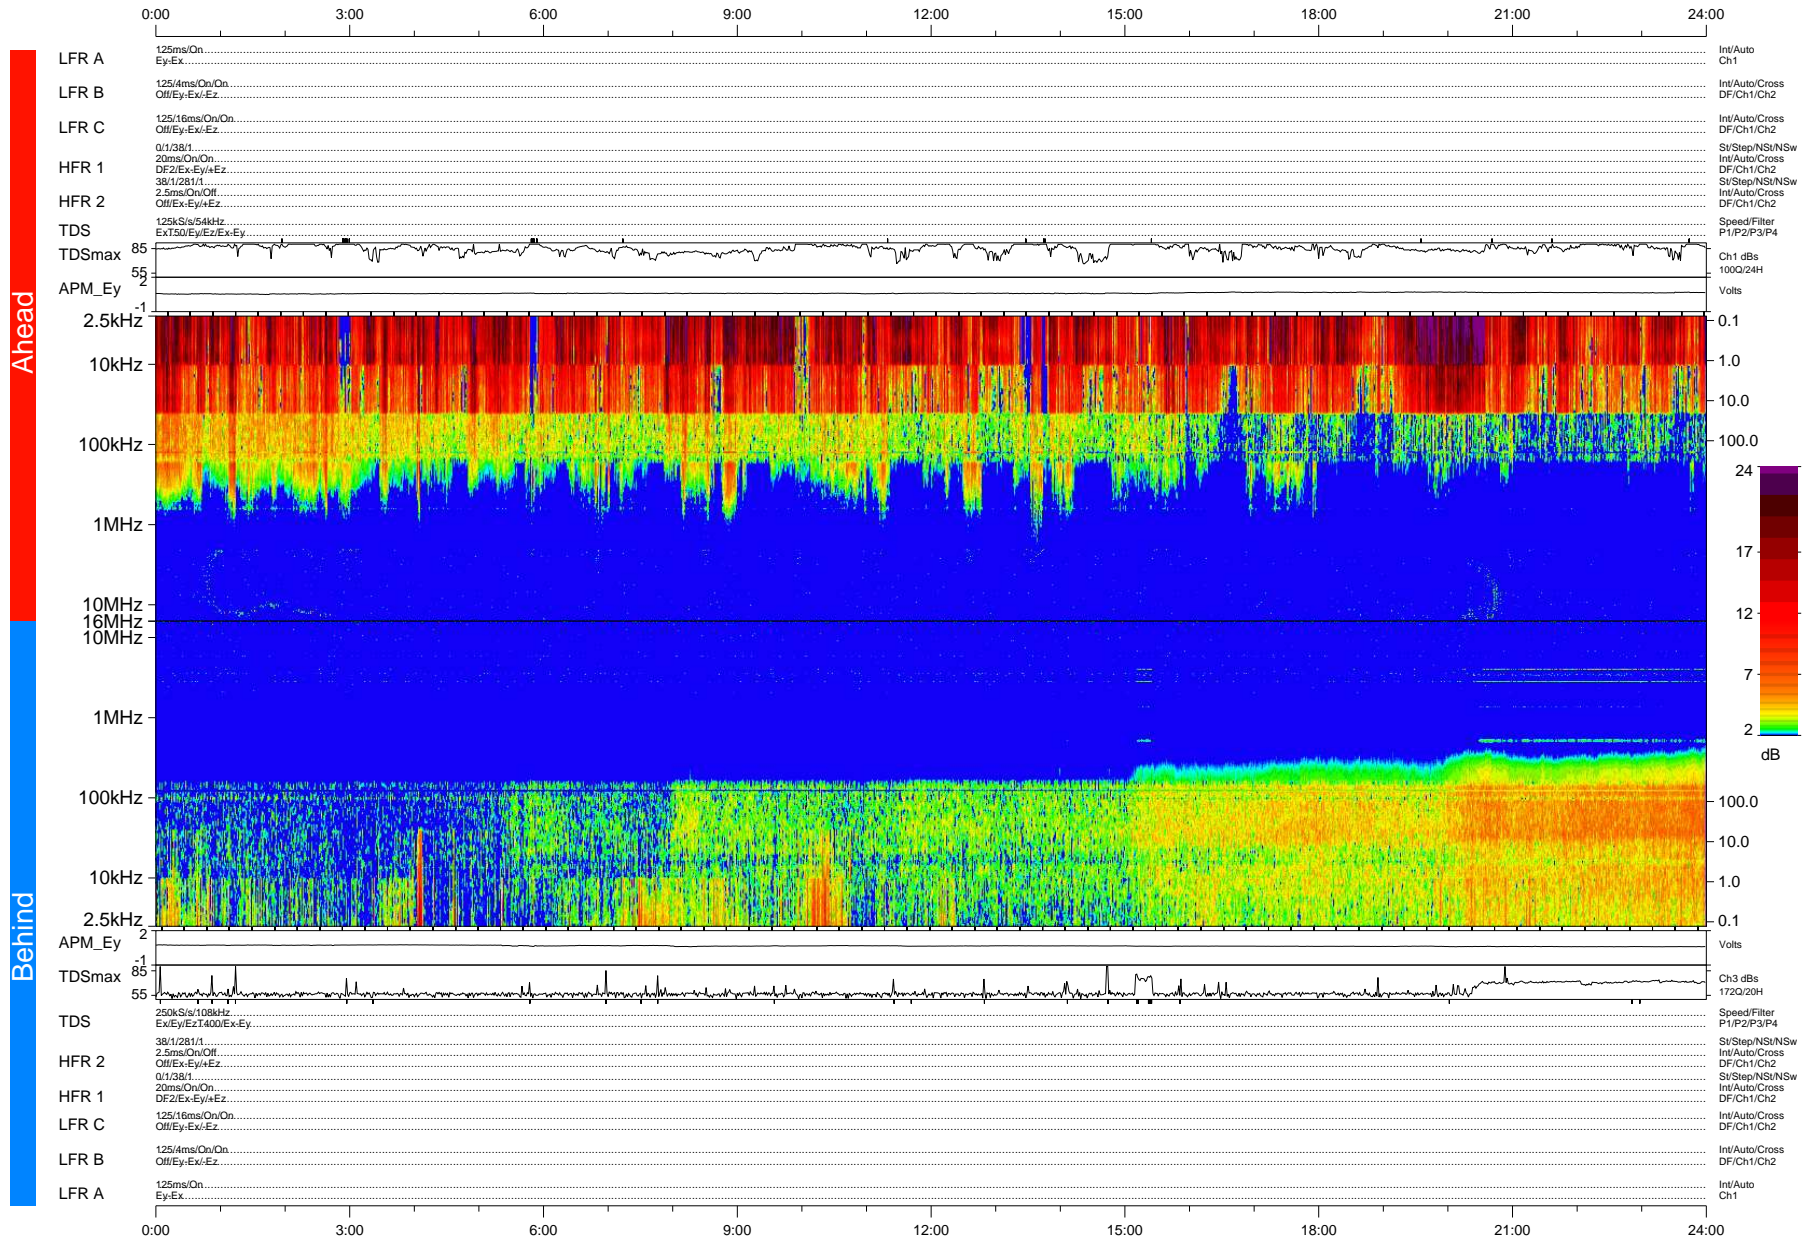

# STEREO/WAVES Daily Summary - 16-Mar-2009 (DOY 075)

Ahead source file: swaves\_ahead\_2009\_075\_1\_04.fin (Recovery: 100.0% HK, 80% Pkts)  
 Ahead PSE Angle: 44.6°

DPU up 54.1d, V406d6

Behind PSE Angle: -47.5°  
 Behind source file: swaves\_behind\_2009\_075\_1\_04.fin (Recovery: 100.0% HK, 90% Pkts)

Time (UTC)

file: stereo\_swaves\_daily-summary\_color-status\_20090316\_v04  
 made by: space.umn.edu on macOS with IDL 8.8.2 on 2022-10-17 04:24:03, with Tlib V945 / dynspec V311  
 DPU up 348.1d, V406d11