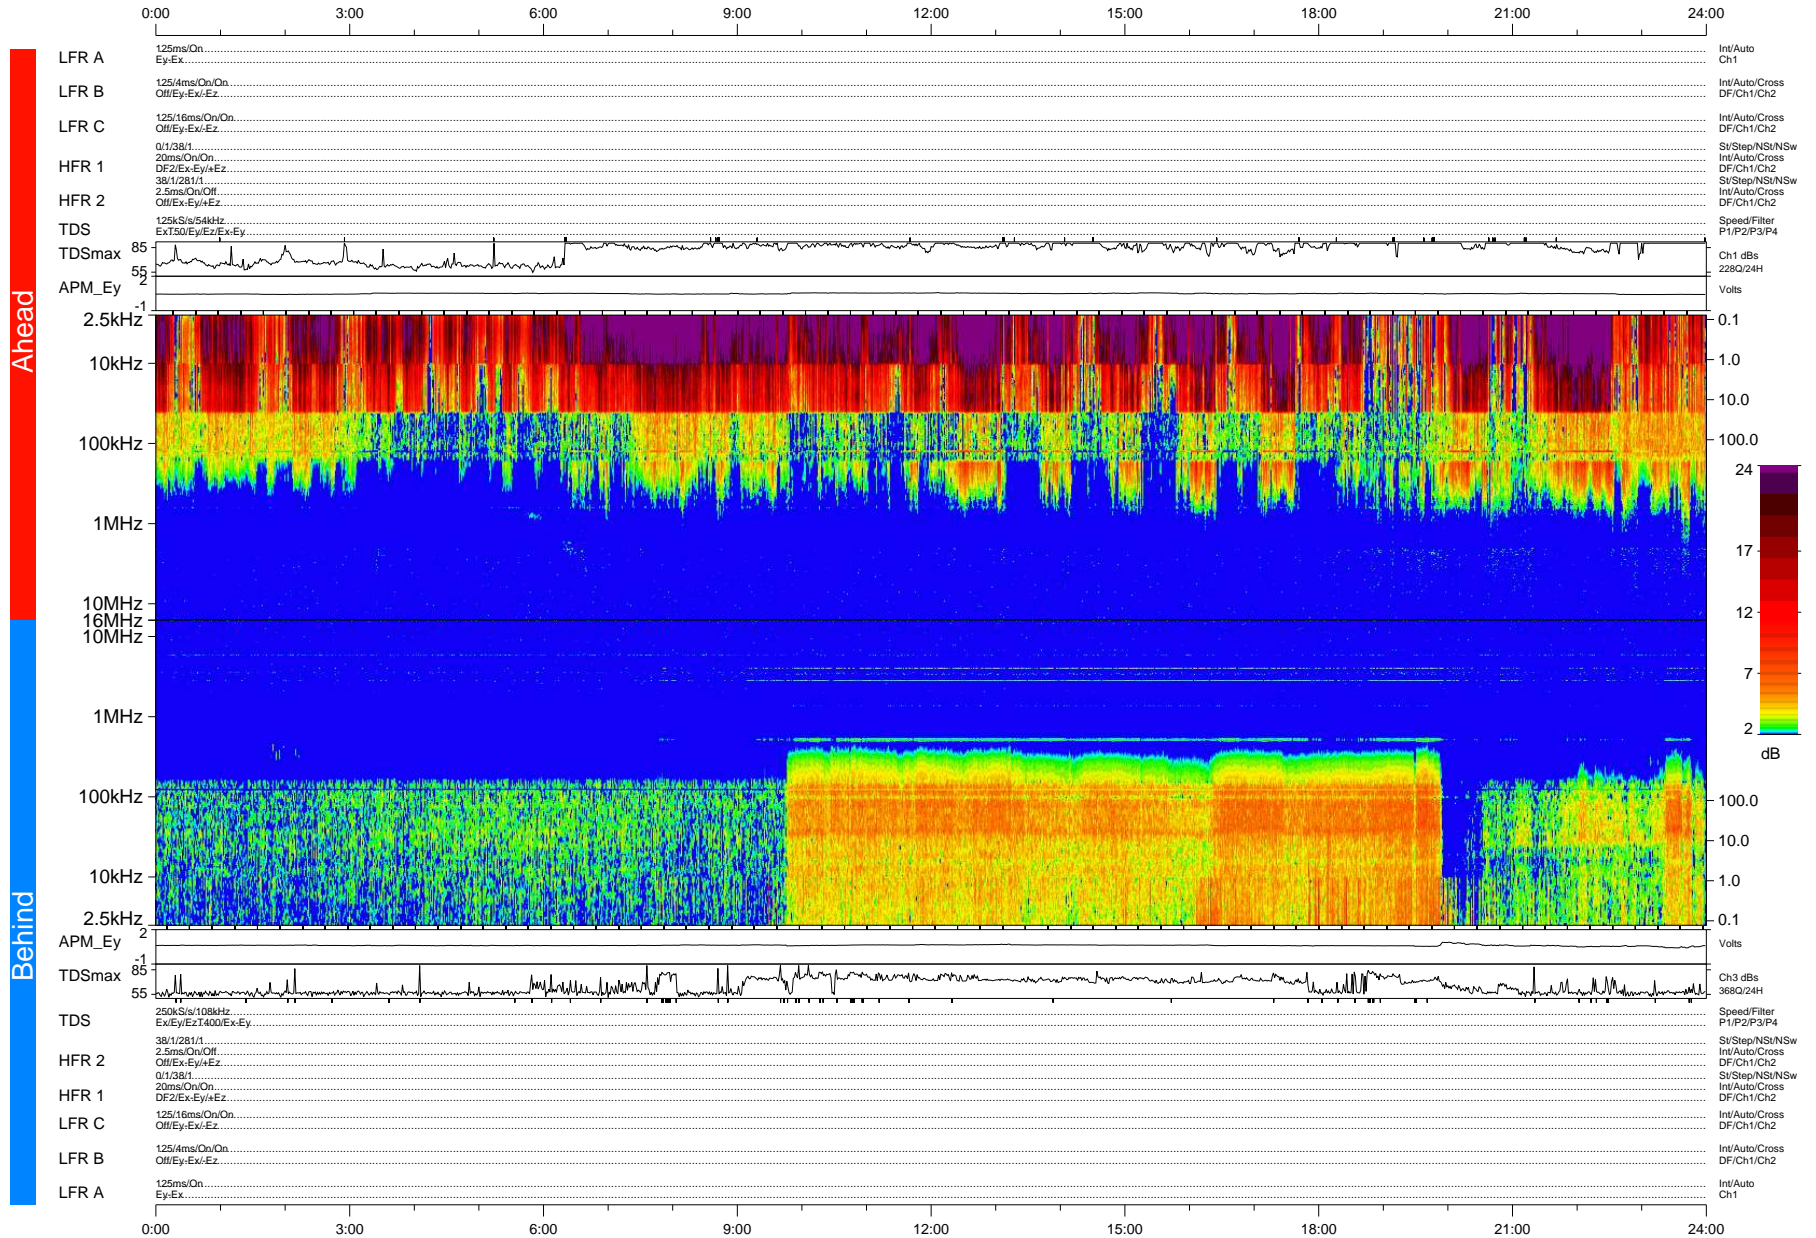

# STEREO/WAVES Daily Summary - 14-Mar-2009 (DOY 073)

Ahead source file: swaves\_ahead\_2009\_073\_1\_04.fin (Recovery: 100.0% HK, 99% Pkts)  
 Ahead PSE Angle: 44.5°

DPU up 52.1d, V406d6

Behind PSE Angle: -47.5°  
 Behind source file: swaves\_behind\_2009\_073\_1\_04.fin (Recovery: 100.0% HK, 120% Pkts)

Time (UTC)

file: stereo\_swaves\_daily-summary\_color-status\_20090314\_v04 DPU up 346.1d, V406d11  
 made by: space.umn.edu on macOS with IDL 8.8.2 on 2022-10-17 04:18:23, with Tmlib V945 / dynspec V311