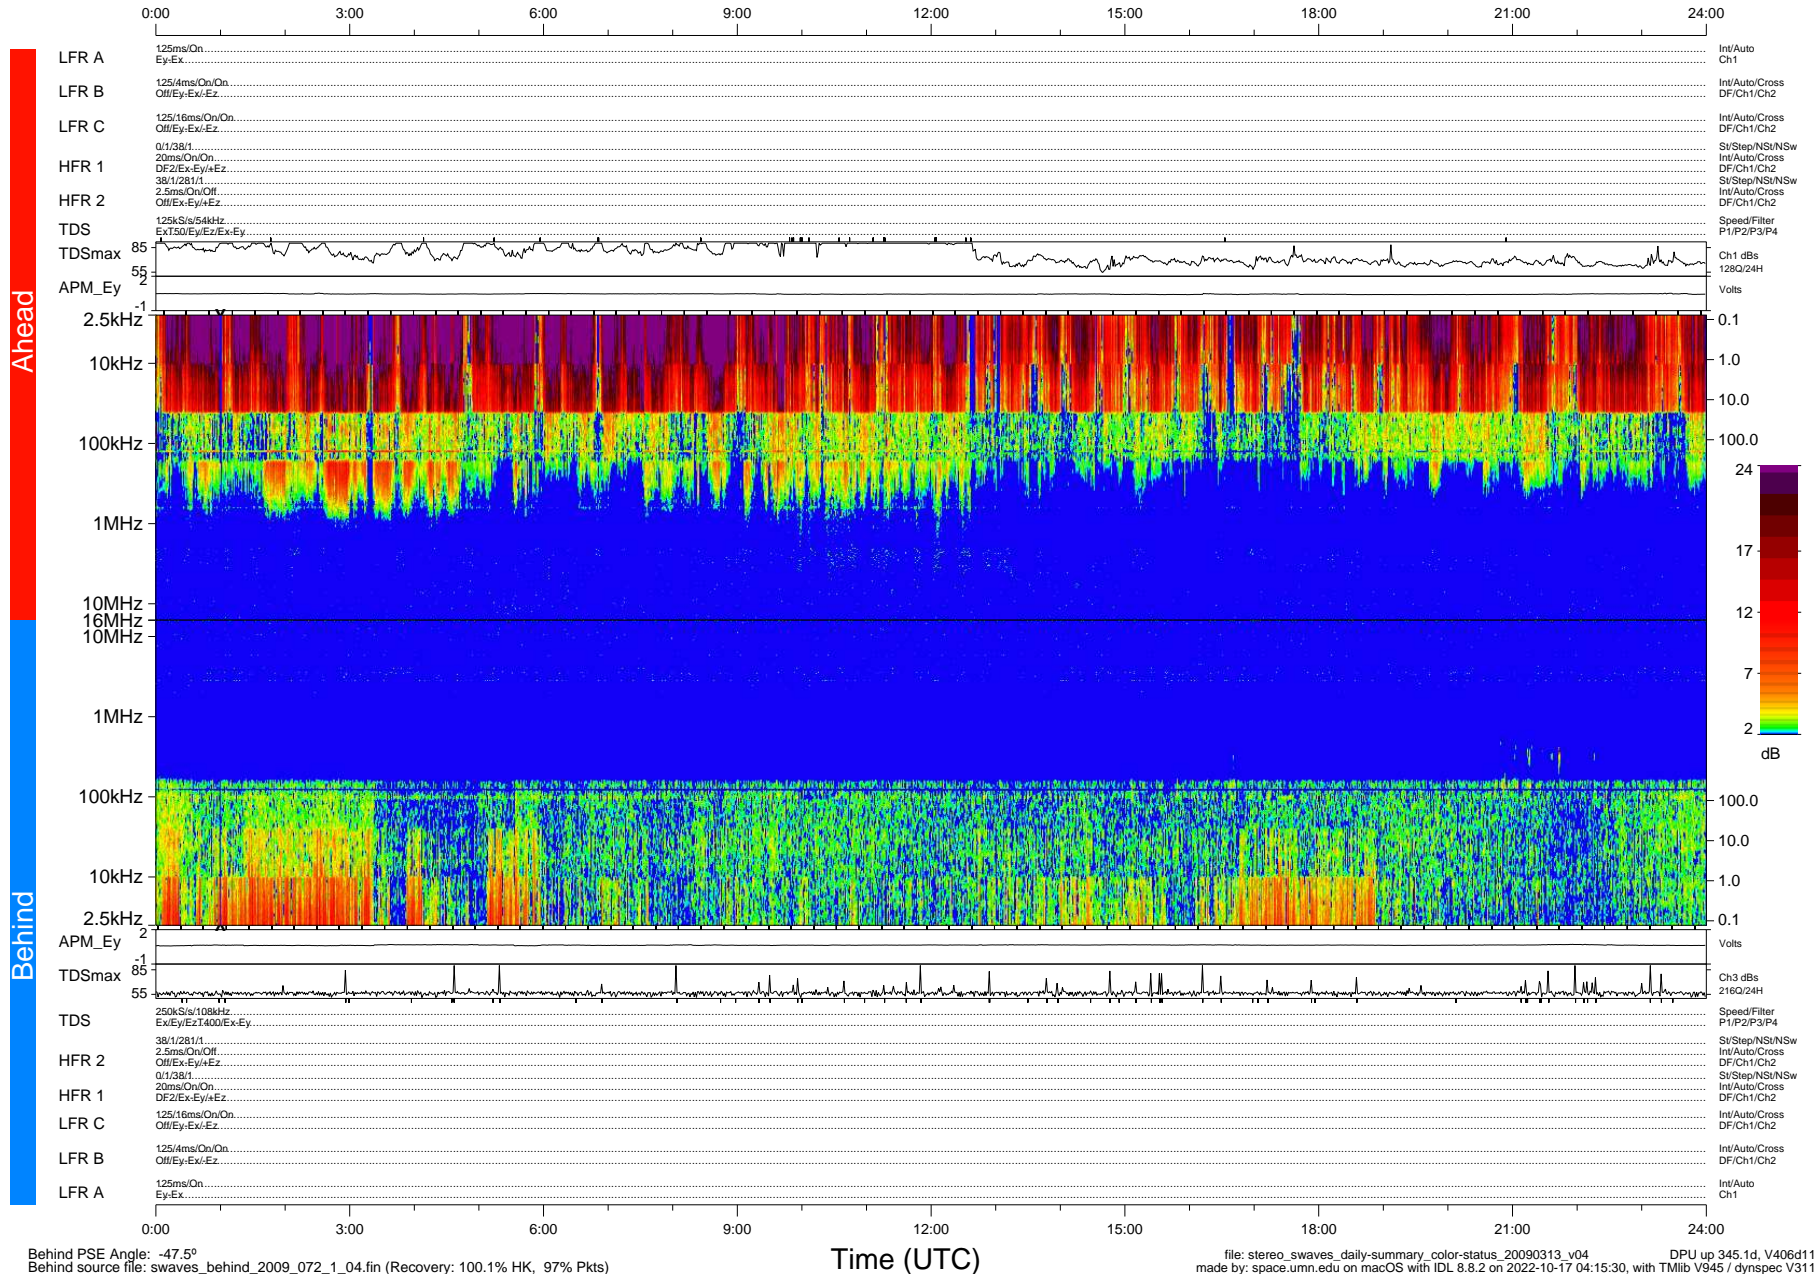

STEREO/WAVES Daily Summary - 13-Mar-2009 (DOY 072)

Ahead source file: swaves_ahead_2009_072_1_03.ptp (Recovery: 100.0% HK, 84% Pkts)
 Ahead PSE Angle: 44.5°

DPU up 51.1d, V406d6

Behind PSE Angle: -47.5°
 Behind source file: swaves_behind_2009_072_1_04.fin (Recovery: 100.1% HK, 97% Pkts)

Time (UTC)

file: stereo_swaves_daily-summary_color-status_20090313_v04
 DPU up 345.1d, V406d11
 made by: space.umn.edu on macOS with IDL 8.8.2 on 2022-10-17 04:15:30, with TMLib V945 / dynspec V311