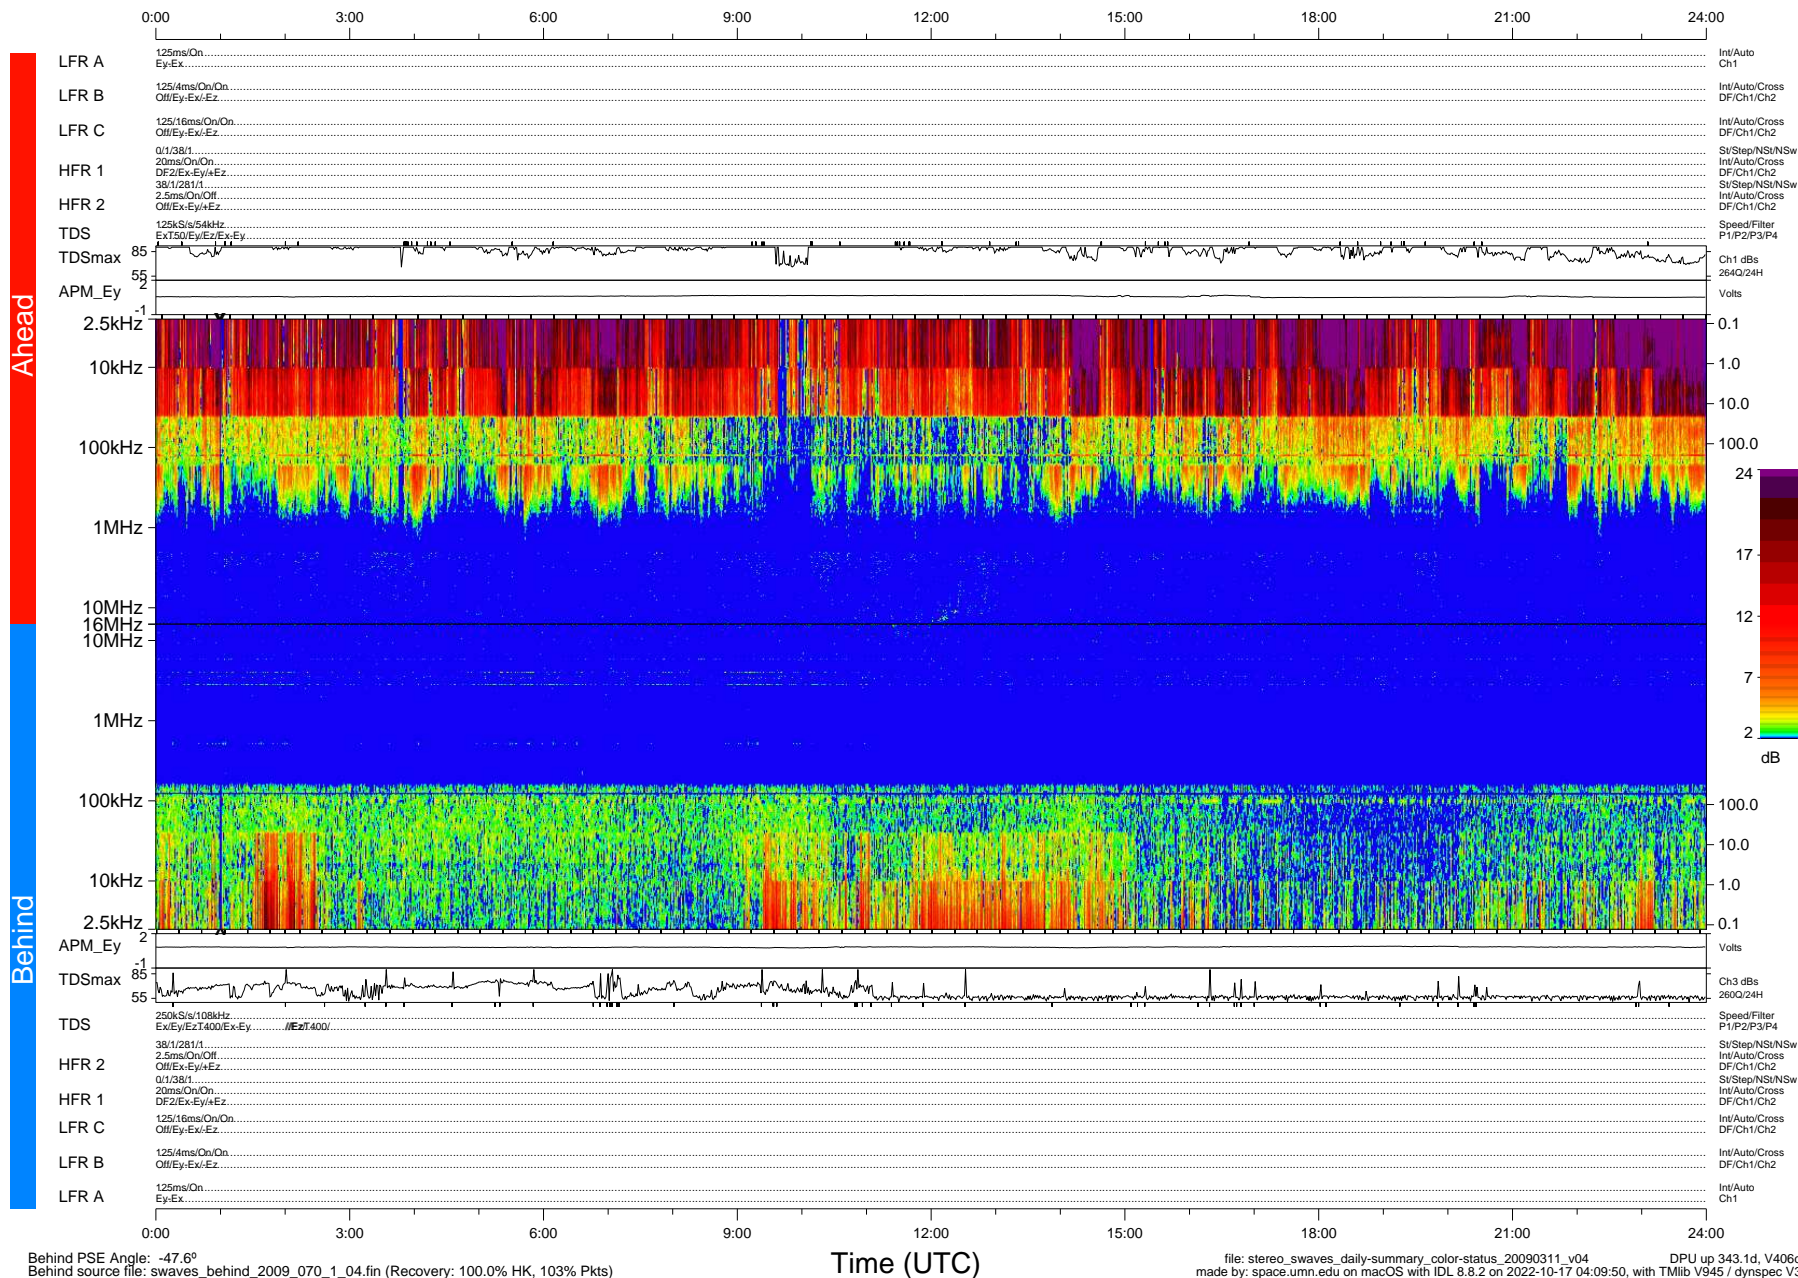

STEREO/WAVES Daily Summary - 11-Mar-2009 (DOY 070)

Ahead source file: swaves_ahead_2009_070_1_04.fin (Recovery: 100.0% HK, 104% Pkts)
Ahead PSE Angle: 44.3°

DPU up 49.1d, V406d6

Behind PSE Angle: -47.6°
Behind source file: swaves_behind_2009_070_1_04.fin (Recovery: 100.0% HK, 103% Pkts)

Time (UTC)