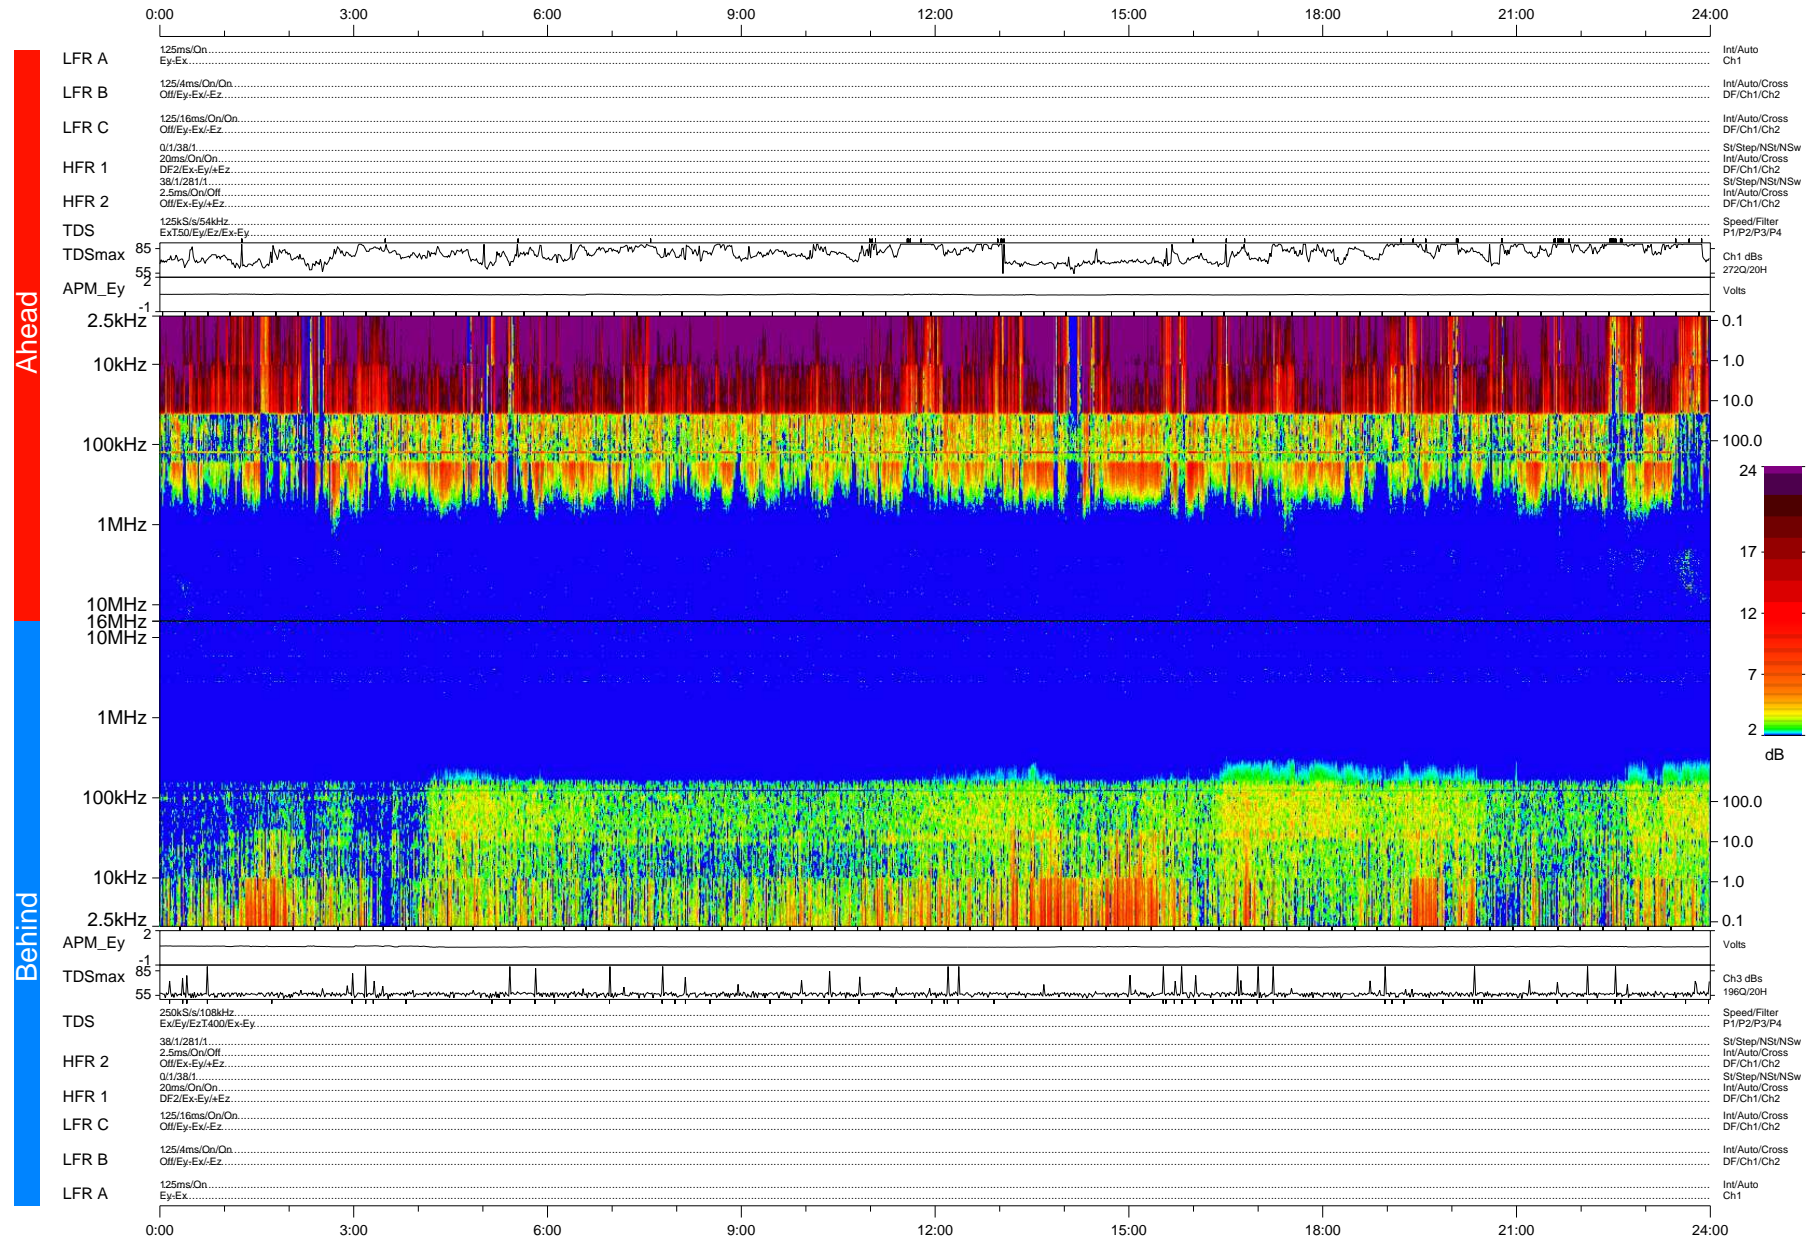

STEREO/WAVES Daily Summary - 08-Mar-2009 (DOY 067)

Ahead source file: swaves_ahead_2009_067_1_04.fin (Recovery: 100.0% HK, 105% Pkts)
 Ahead PSE Angle: 44.2°

DPU up 46.1d, V406d6

Behind PSE Angle: -47.6°
 Behind source file: swaves_behind_2009_067_1_04.fin (Recovery: 100.0% HK, 94% Pkts)

Time (UTC)

file: stereo_swaves_daily-summary_color-status_20090308_v04 DPU up 340.1d, V406d11
 made by: space.umn.edu on macOS with IDL 8.8.2 on 2022-10-17 04:01:16, with TMLib V945 / dynspec V311