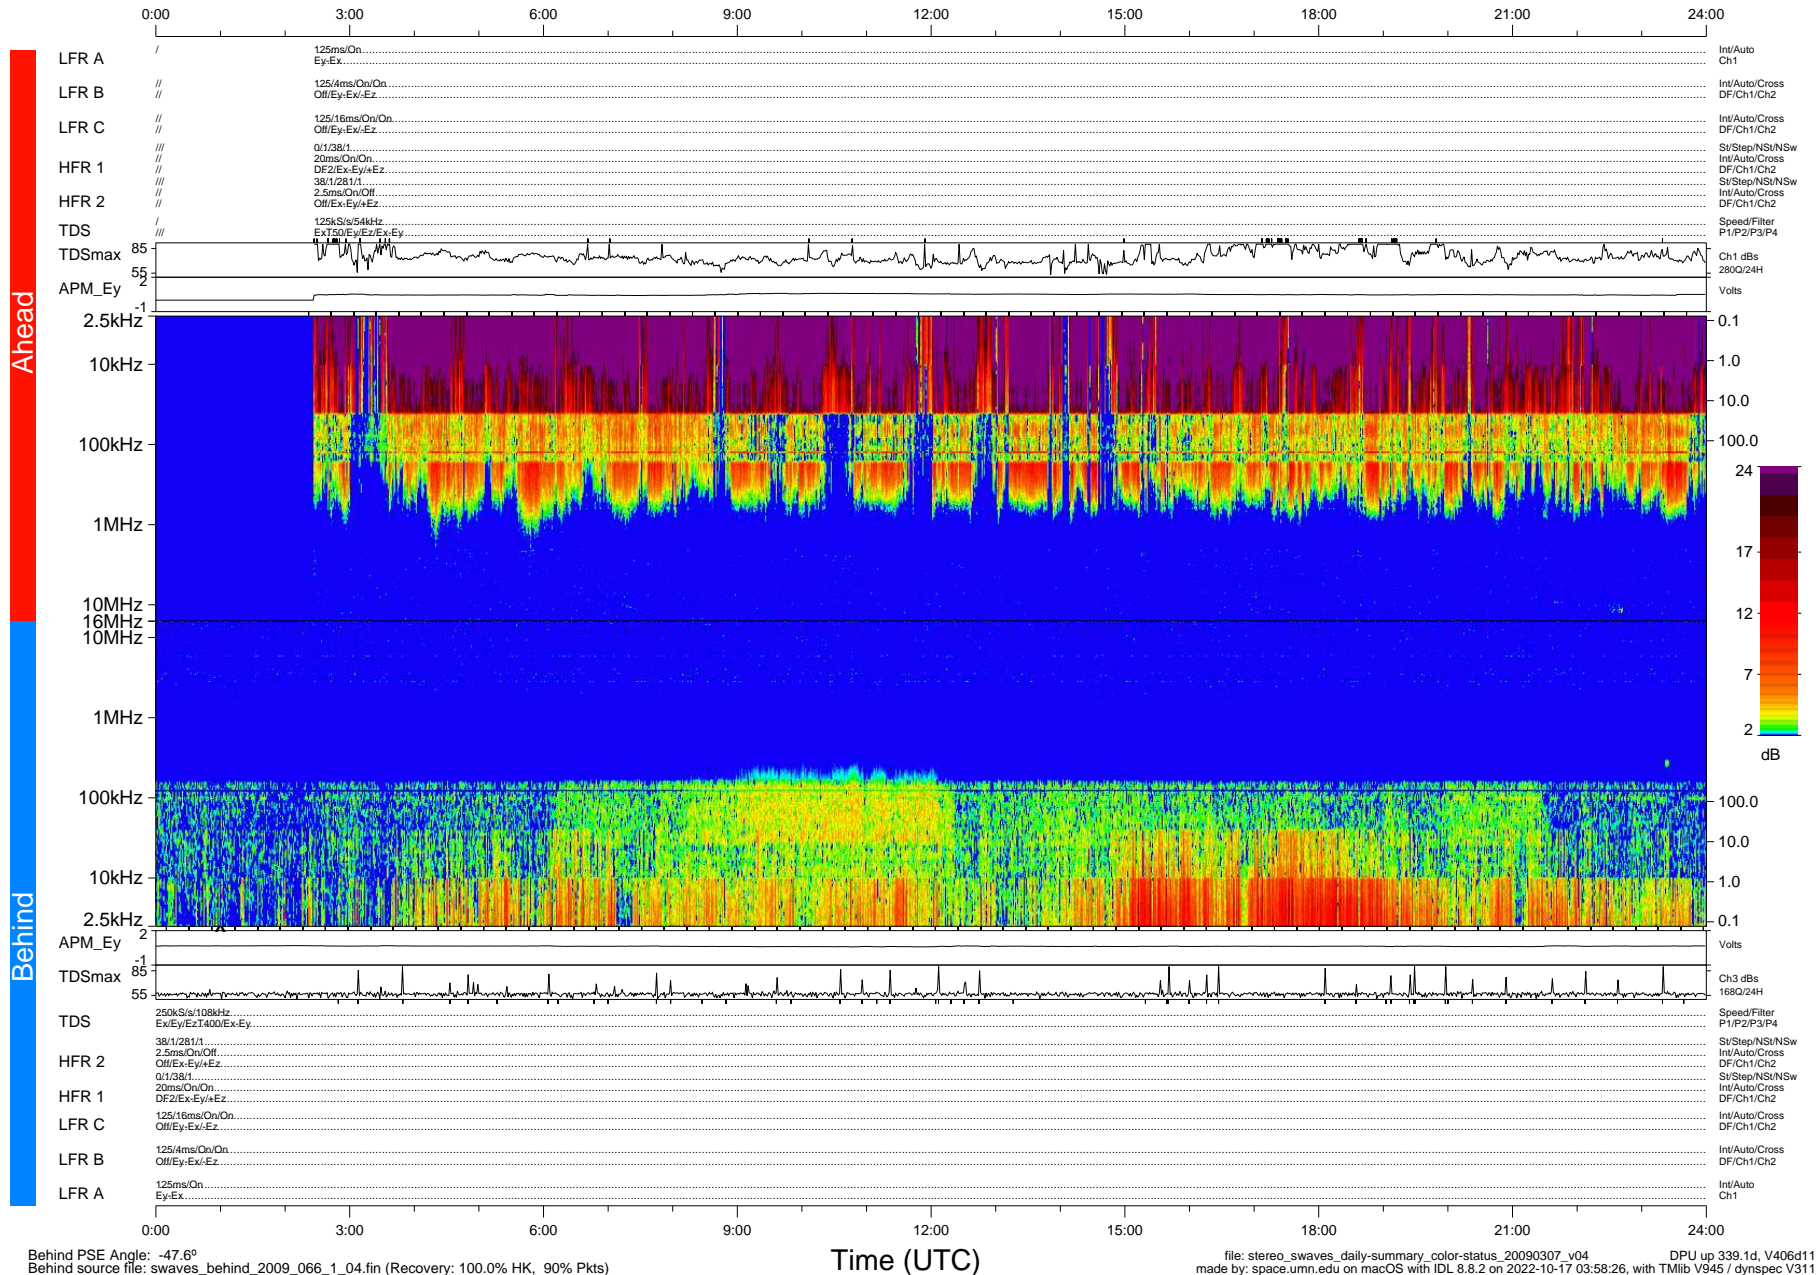

STEREO/WAVES Daily Summary - 07-Mar-2009 (DOY 066)

Ahead source file: swaves_ahead_2009_066_1_04.fin (Recovery: 89.8% HK, 101% Pkts)
Ahead PSE Angle: 44.1°

DPU up 45.1d, V406d6

Behind PSE Angle: -47.6°
Behind source file: swaves_behind_2009_066_1_04.fin (Recovery: 100.0% HK, 90% Pkts)