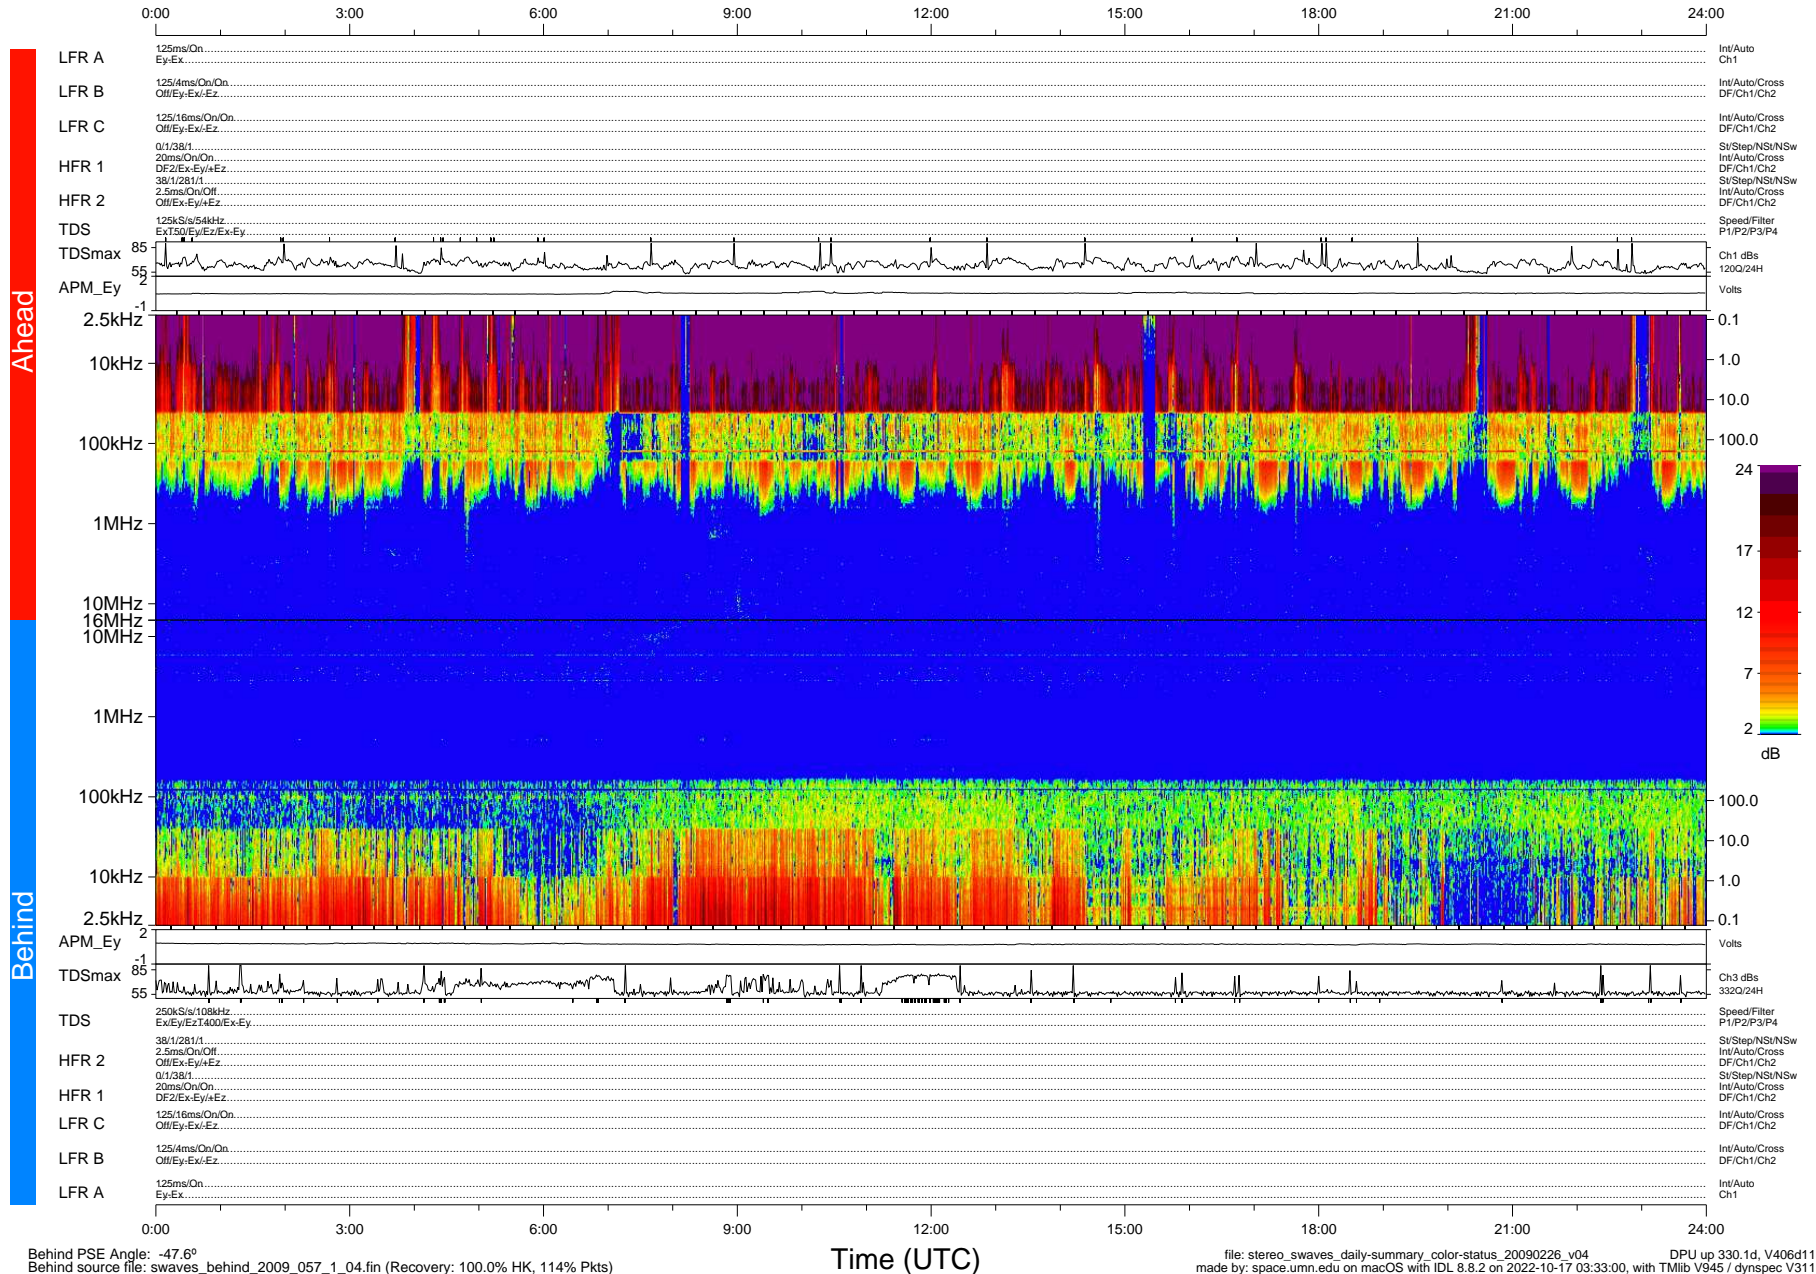

STEREO/WAVES Daily Summary - 26-Feb-2009 (DOY 057)

Ahead source file: swaves_ahead_2009_057_1_04.fin (Recovery: 100.0% HK, 83% Pkts)
Ahead PSE Angle: 43.9°

DPU up 36.1d, V406d6

Behind PSE Angle: -47.6°
Behind source file: swaves_behind_2009_057_1_04.fin (Recovery: 100.0% HK, 114% Pkts)

Time (UTC)