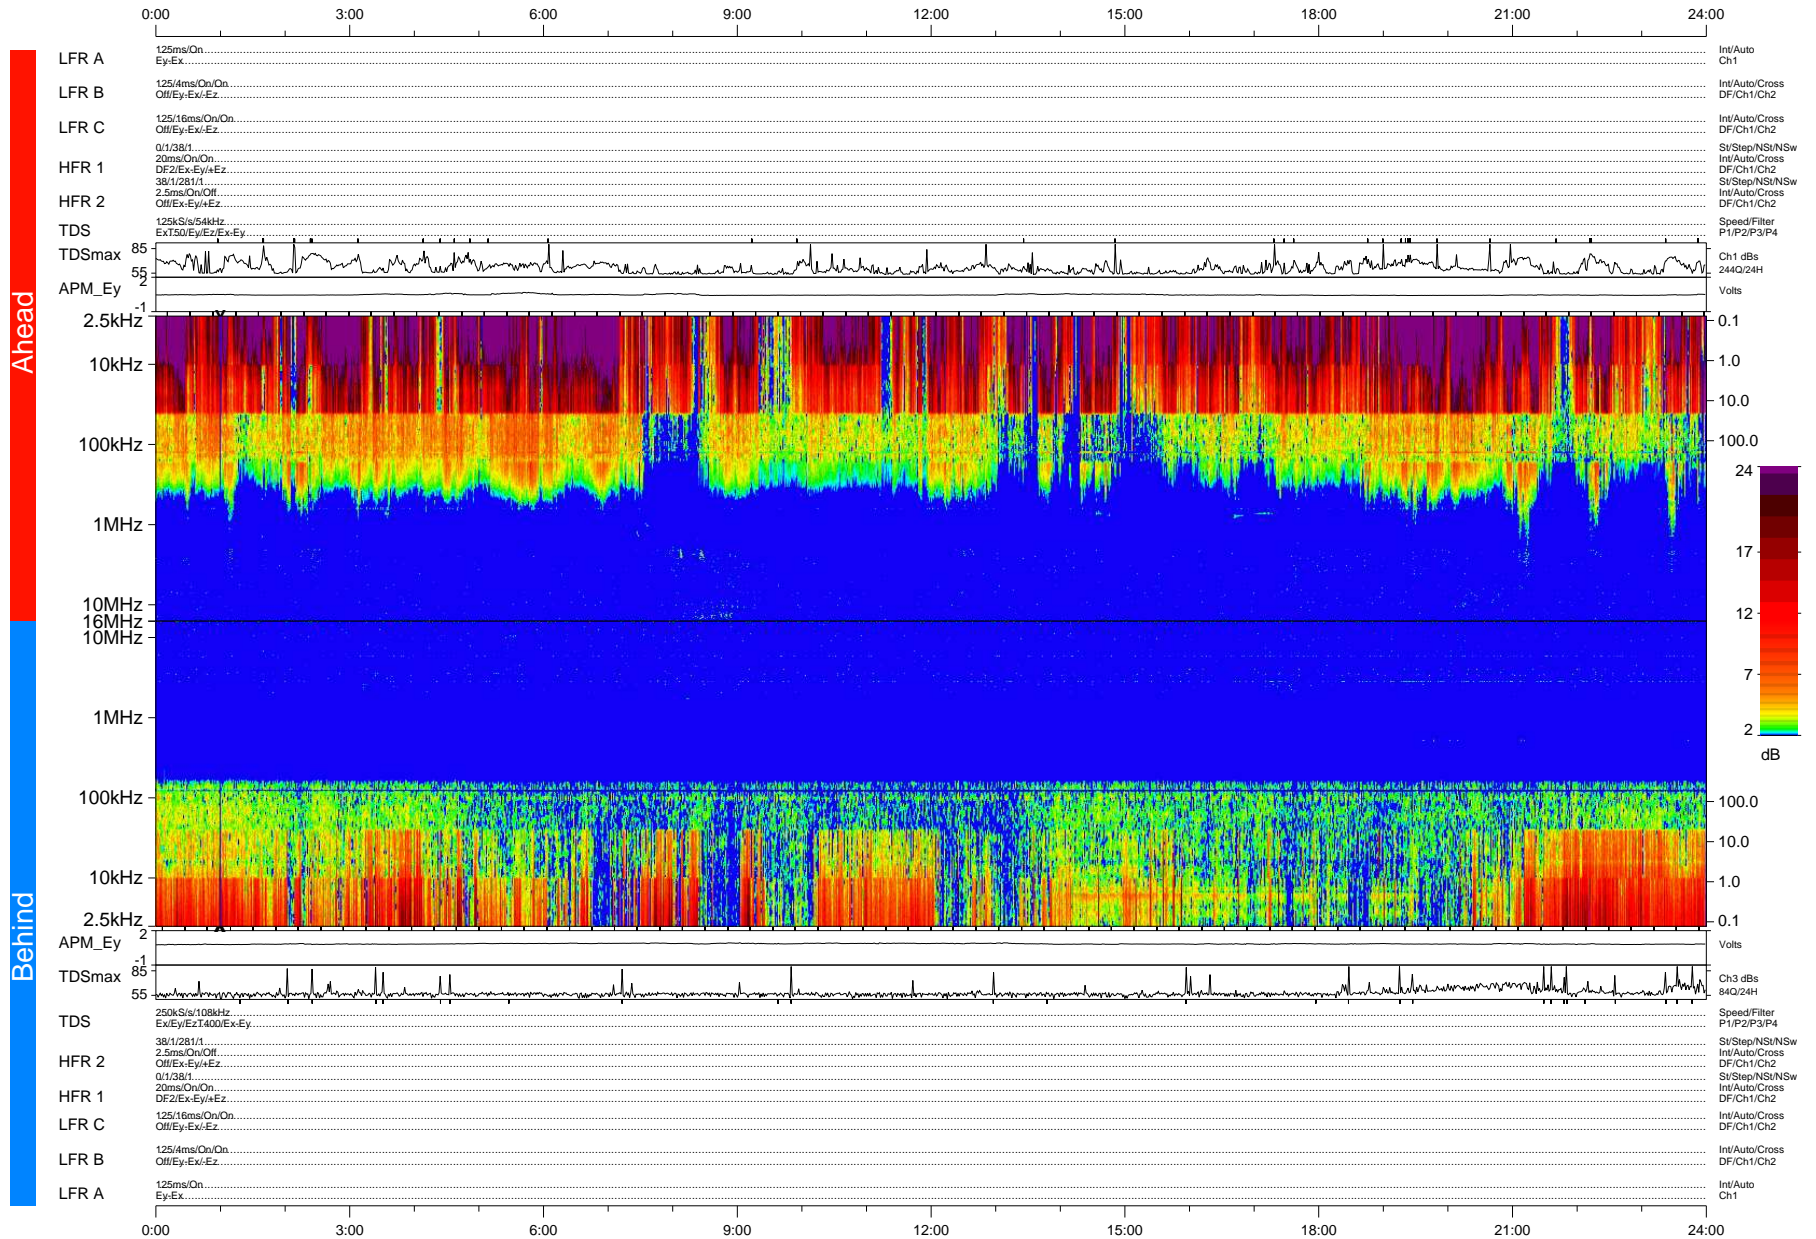

# STEREO/WAVES Daily Summary - 25-Feb-2009 (DOY 056)

Ahead source file: swaves\_ahead\_2009\_056\_1\_04.fin (Recovery: 100.0% HK, 102% Pkts)  
 Ahead PSE Angle: 43.8°

DPU up 35.1d, V406d6

Behind PSE Angle: -47.6°  
 Behind source file: swaves\_behind\_2009\_056\_1\_04.fin (Recovery: 100.0% HK, 78% Pkts)

Time (UTC)

file: stereo\_swaves\_daily-summary\_color-status\_20090225\_v04  
 DPU up 329.1d, V406d11  
 made by: space.umn.edu on macOS with IDL 8.8.2 on 2022-10-17 03:30:09, with TMLib V945 / dynspec V311