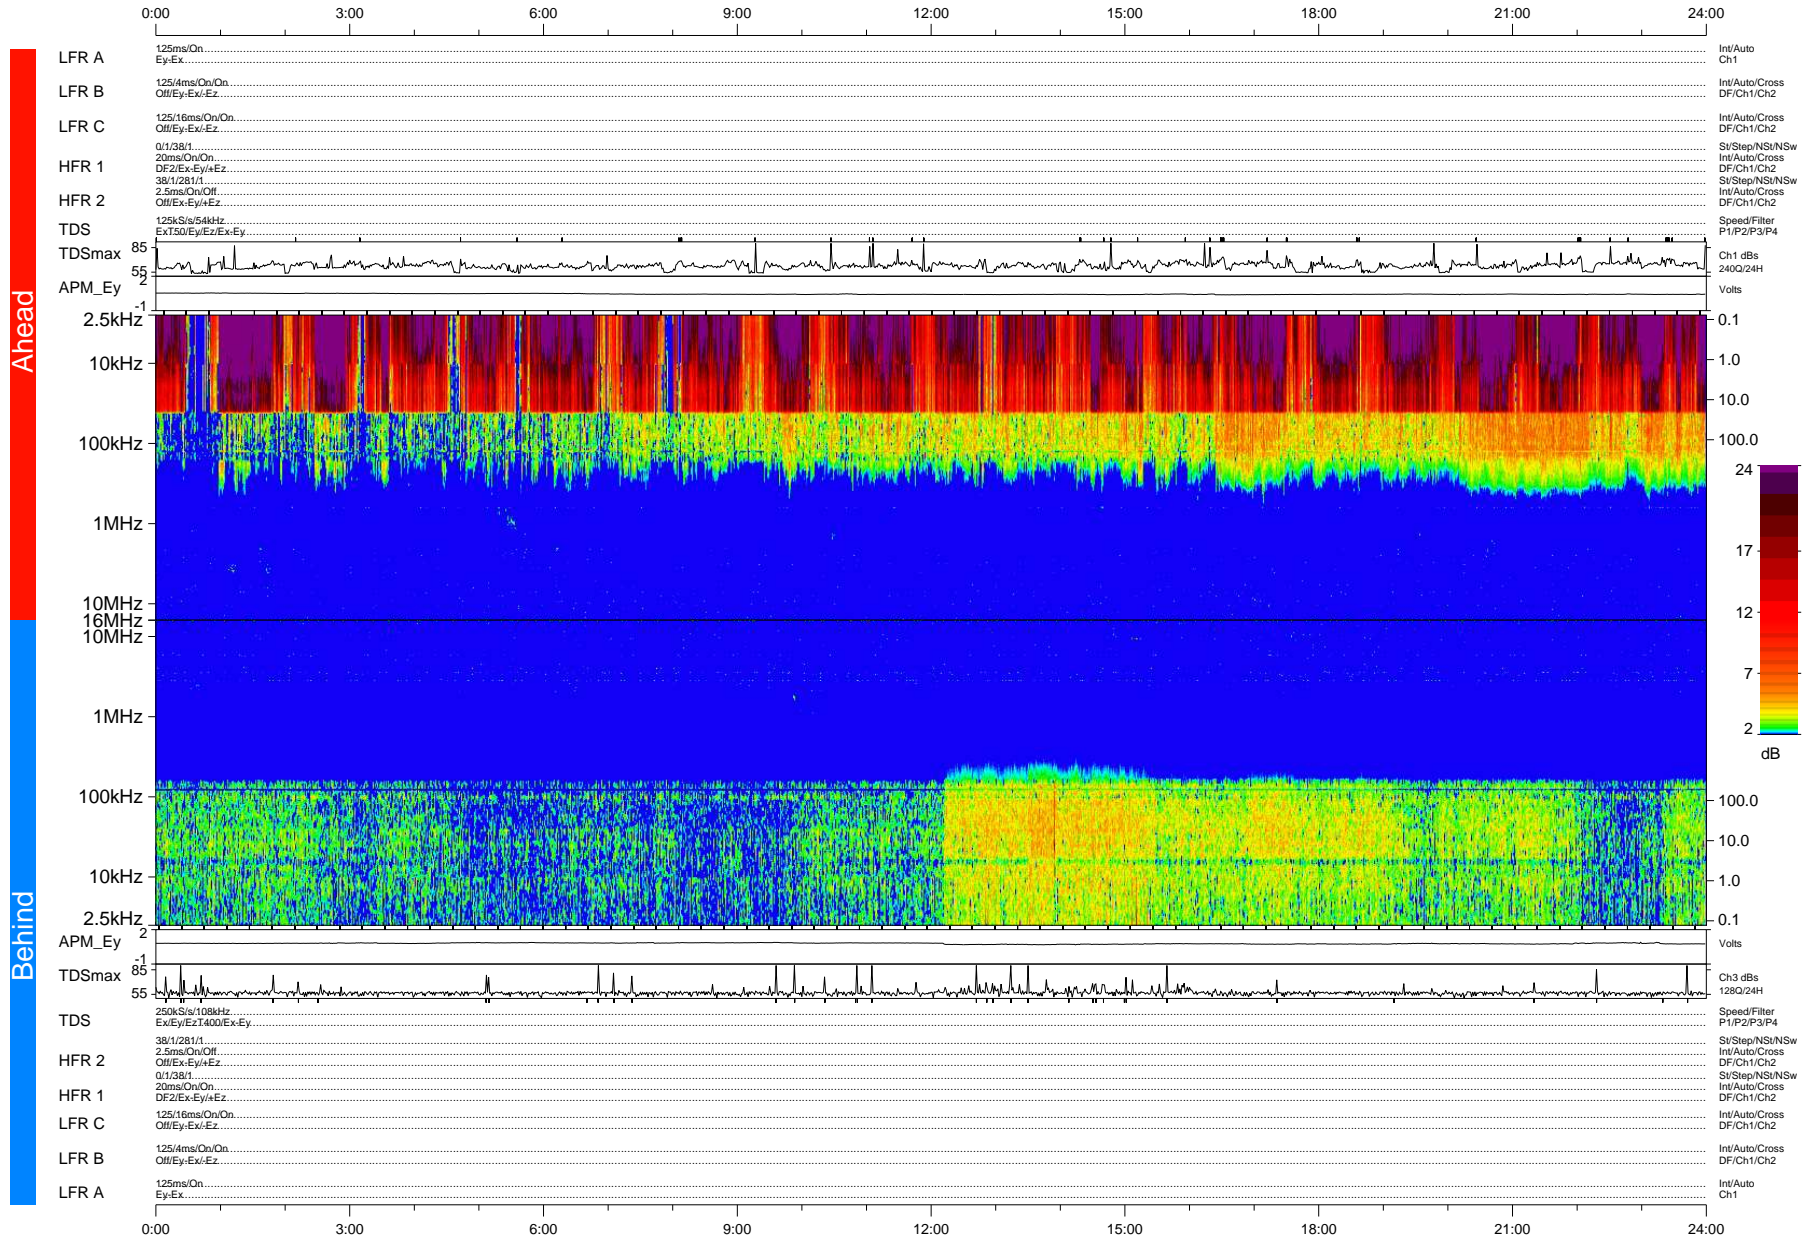

STEREO/WAVES Daily Summary - 22-Feb-2009 (DOY 053)

Ahead source file: swaves_ahead_2009_053_1_04.fin (Recovery: 100.0% HK, 101% Pkts)
Ahead PSE Angle: 43.7°

DPU up 32.1d, V406d6

Behind PSE Angle: -47.6°
Behind source file: swaves_behind_2009_053_1_04.fin (Recovery: 100.0% HK, 84% Pkts)

Time (UTC)