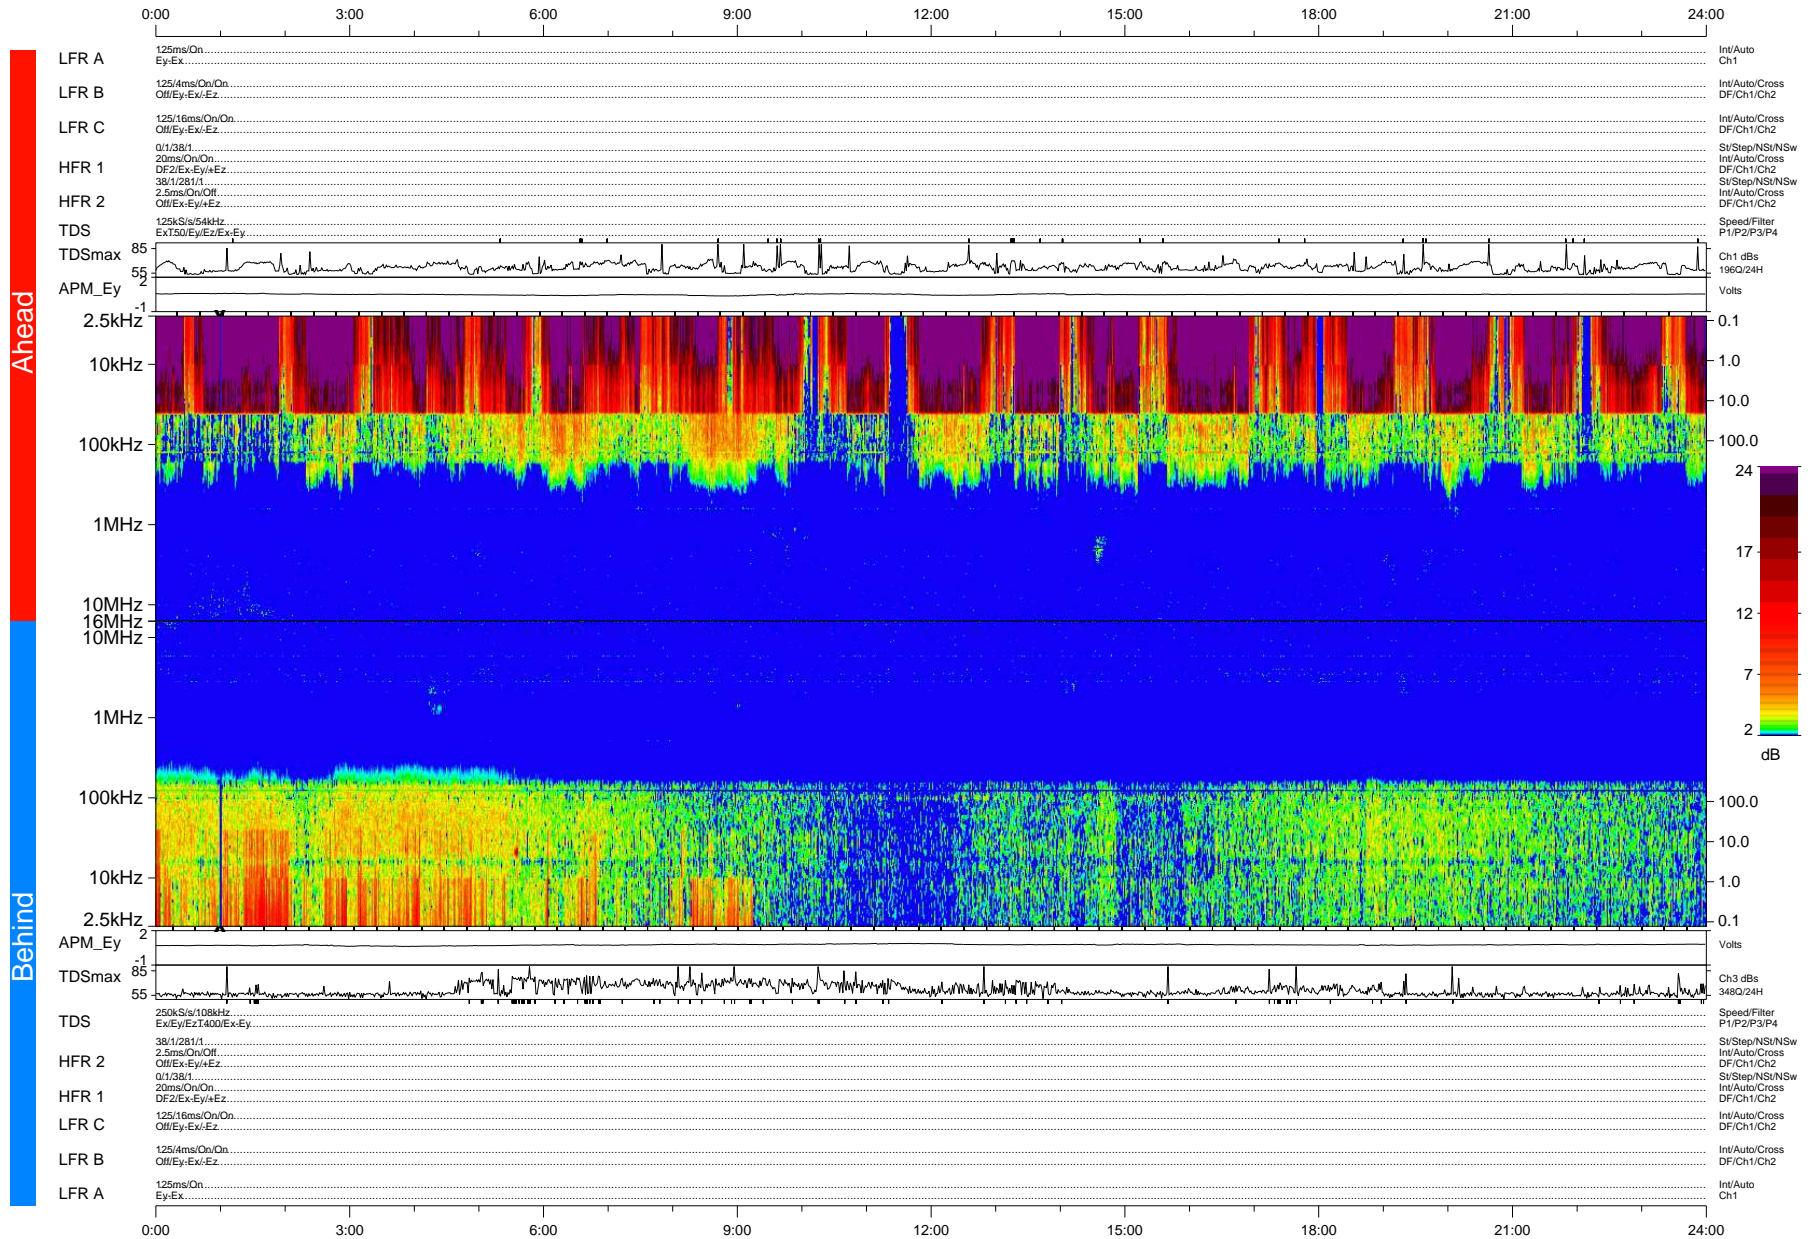

STEREO/WAVES Daily Summary - 21-Feb-2009 (DOY 052)

Ahead source file: swaves_ahead_2009_052_1_04.fin (Recovery: 100.0% HK, 94% Pkts)
 Ahead PSE Angle: 43.7°

DPU up 31.1d, V406d6

Behind PSE Angle: -47.6°
 Behind source file: swaves_behind_2009_052_1_04.fin (Recovery: 100.0% HK, 117% Pkts)

Time (UTC)

file: stereo_swaves_daily-summary_color-status_20090221_v04 DPU up 325.1d, V406d11
 made by: space.umn.edu on macOS with IDL 8.8.2 on 2022-10-17 03:18:47, with TMLib V945 / dynspec V311