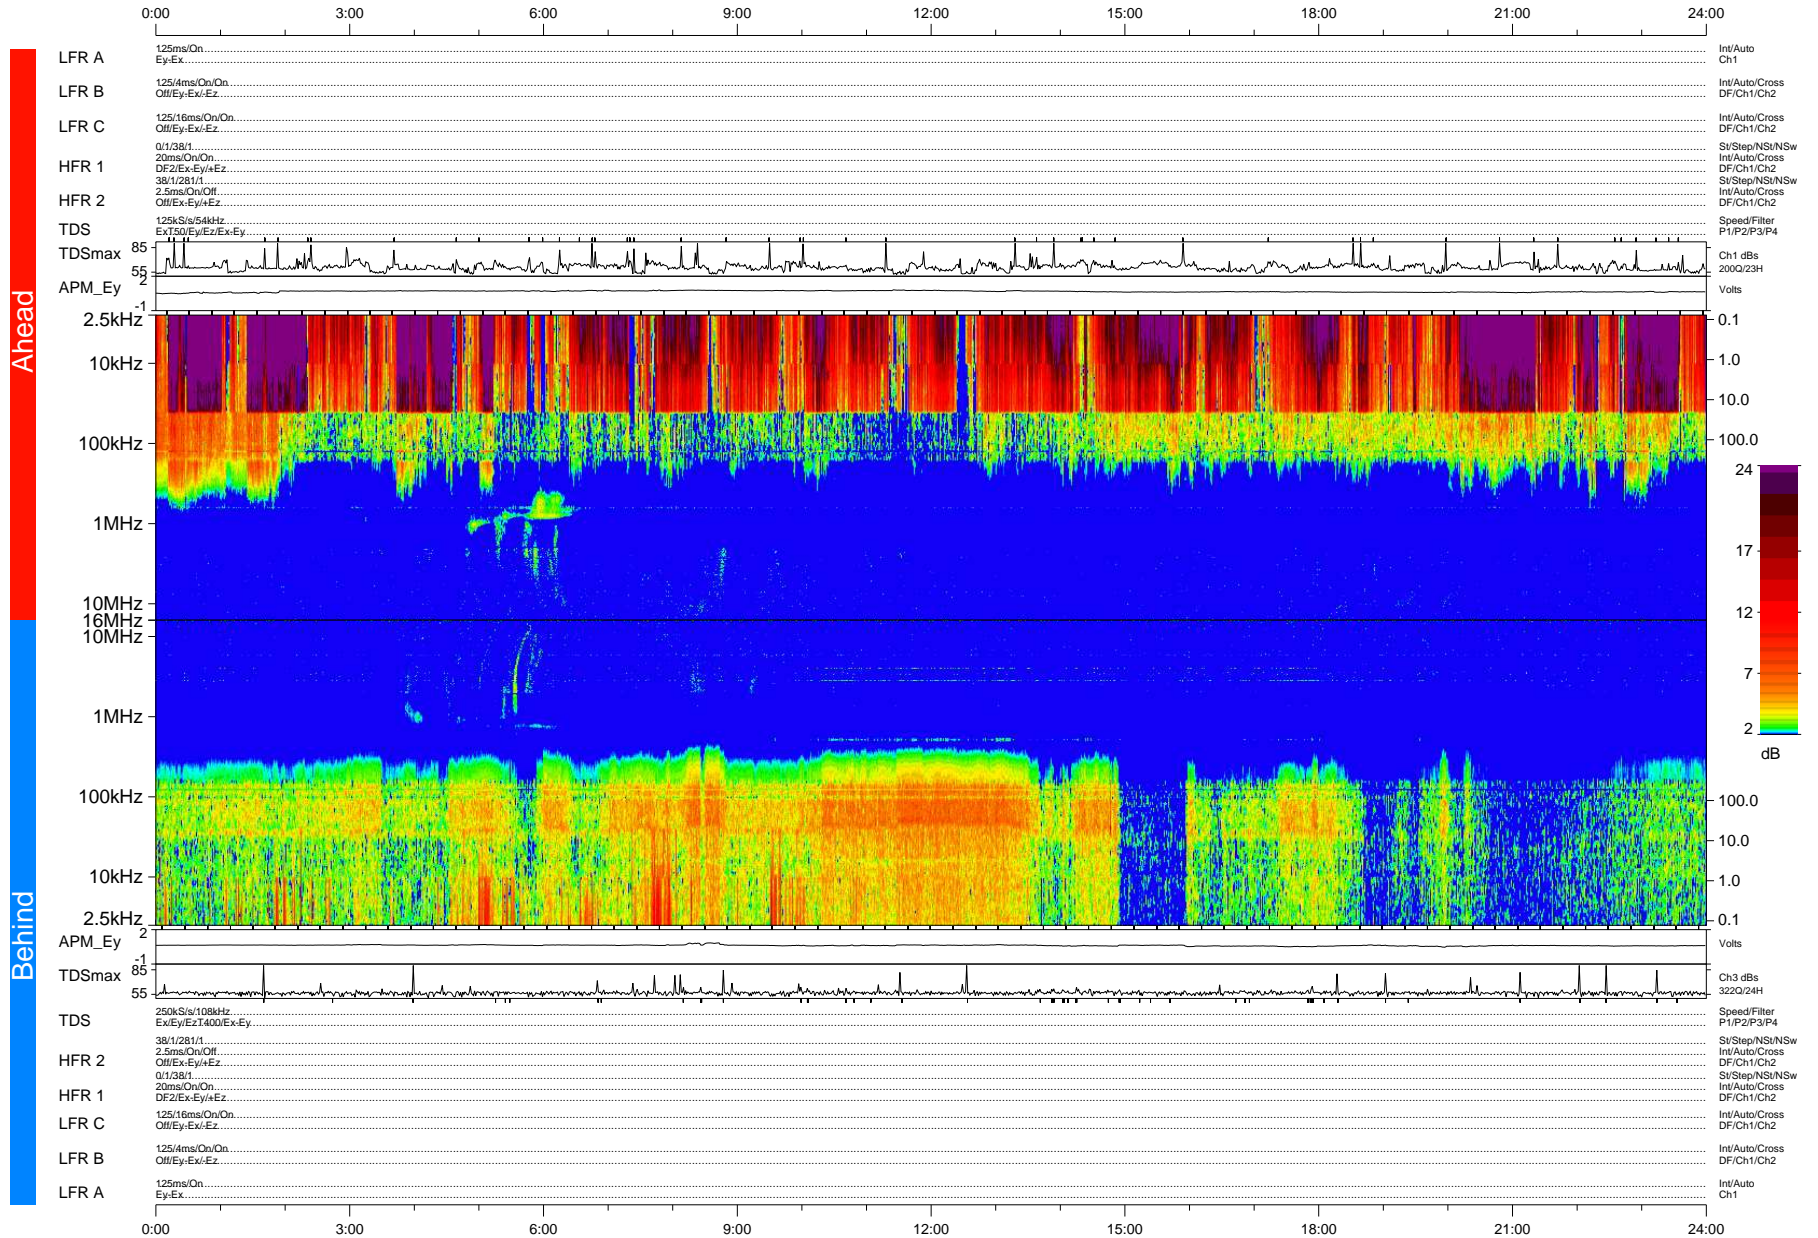

# STEREO/WAVES Daily Summary - 18-Feb-2009 (DOY 049)

Ahead source file: swaves\_ahead\_2009\_049\_1\_04.fin (Recovery: 100.0% HK, 95% Pkts)  
 Ahead PSE Angle: 43.5°

DPU up 28.1d, V406d6

Behind PSE Angle: -47.6°  
 Behind source file: swaves\_behind\_2009\_049\_1\_04.fin (Recovery: 100.0% HK, 113% Pkts)

Time (UTC)

file: stereo\_swaves\_daily-summary\_color-status\_20090218\_v04  
 DPU up 322.1d, V406d11  
 made by: space.umn.edu on macOS with IDL 8.8.2 on 2022-10-17 03:10:15, with TMLib V945 / dynspec V311