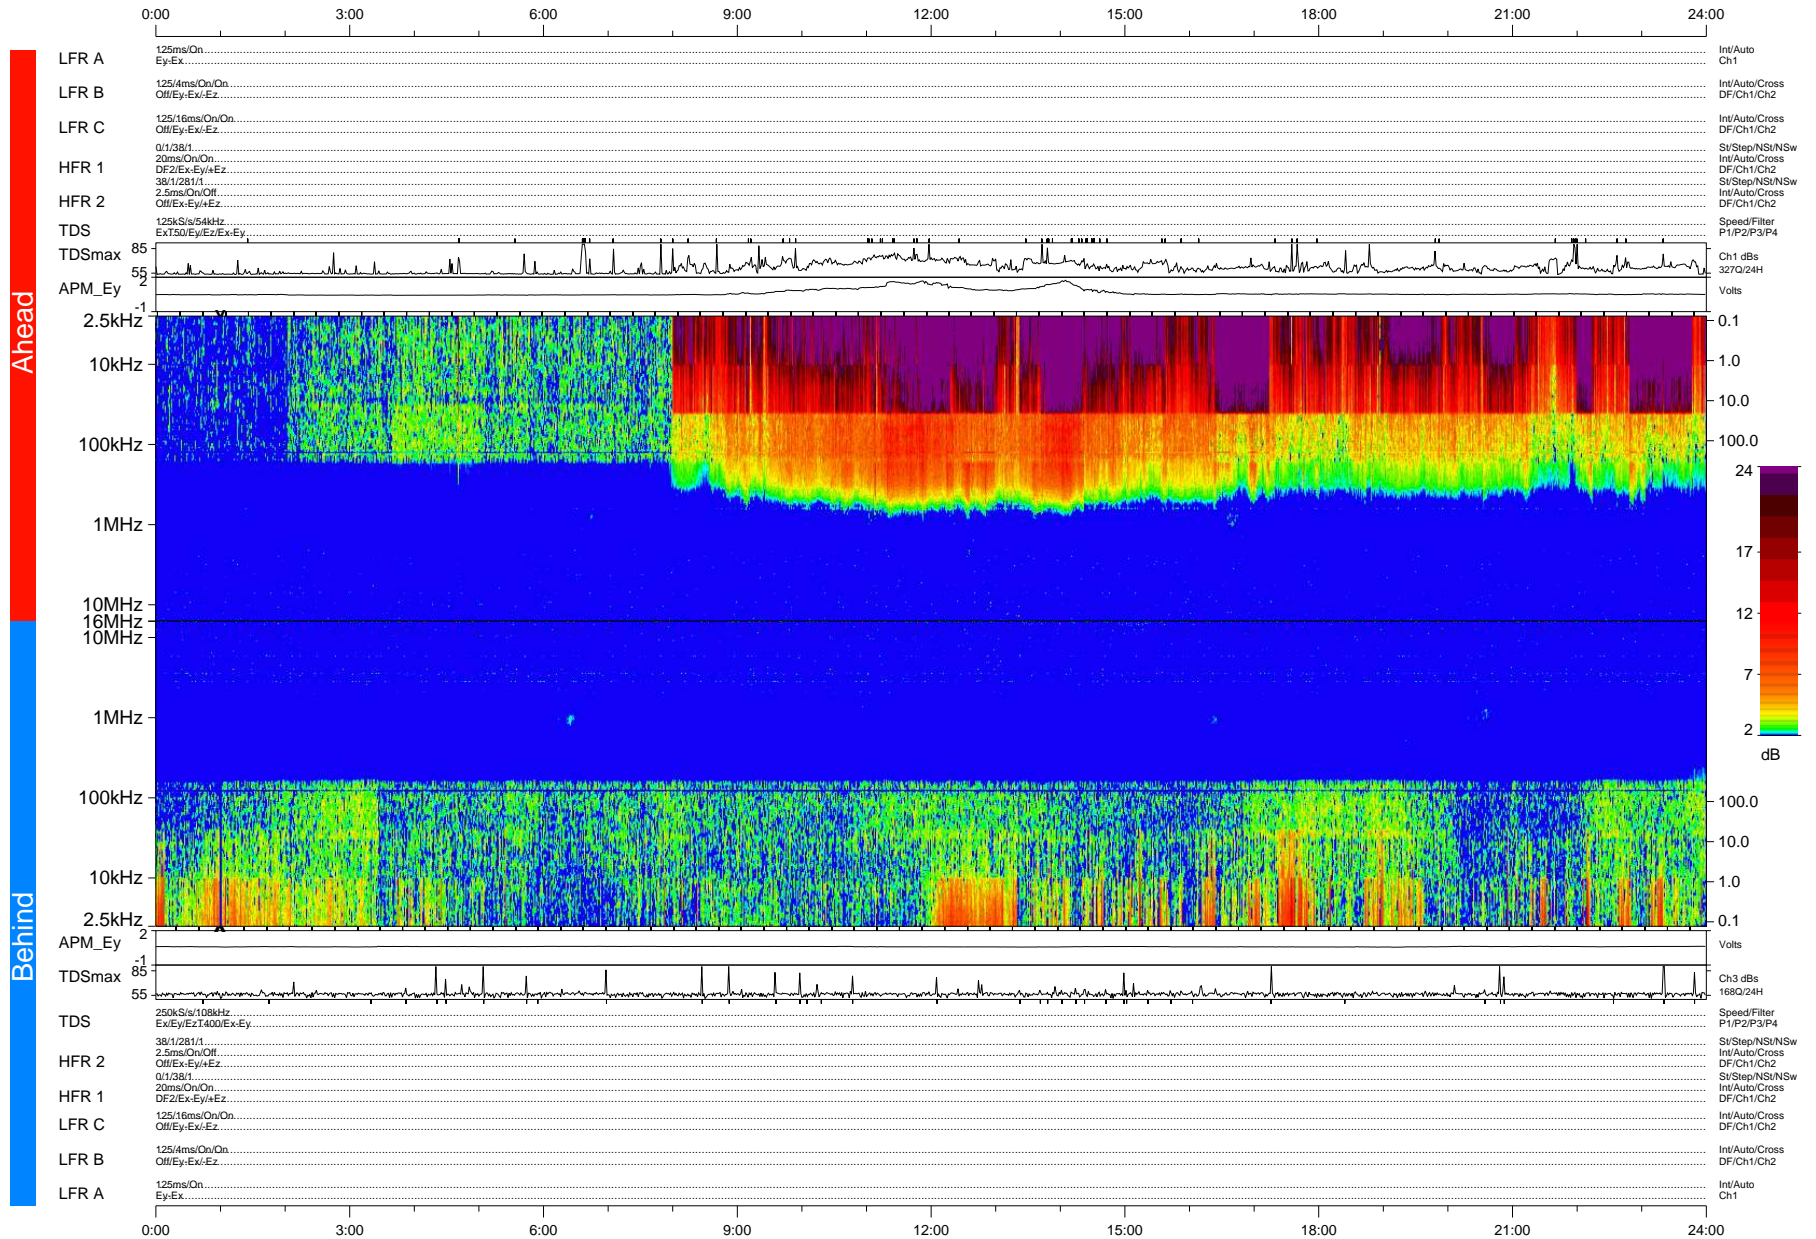

STEREO/WAVES Daily Summary - 17-Feb-2009 (DOY 048)

Ahead source file: swaves_ahead_2009_048_1_04.fin (Recovery: 100.0% HK, 114% Pkts)
Ahead PSE Angle: 43.5°

DPU up 27.1d, V406d6

Behind PSE Angle: -47.6°
Behind source file: swaves_behind_2009_048_1_04.fin (Recovery: 100.0% HK, 90% Pkts)

Time (UTC)