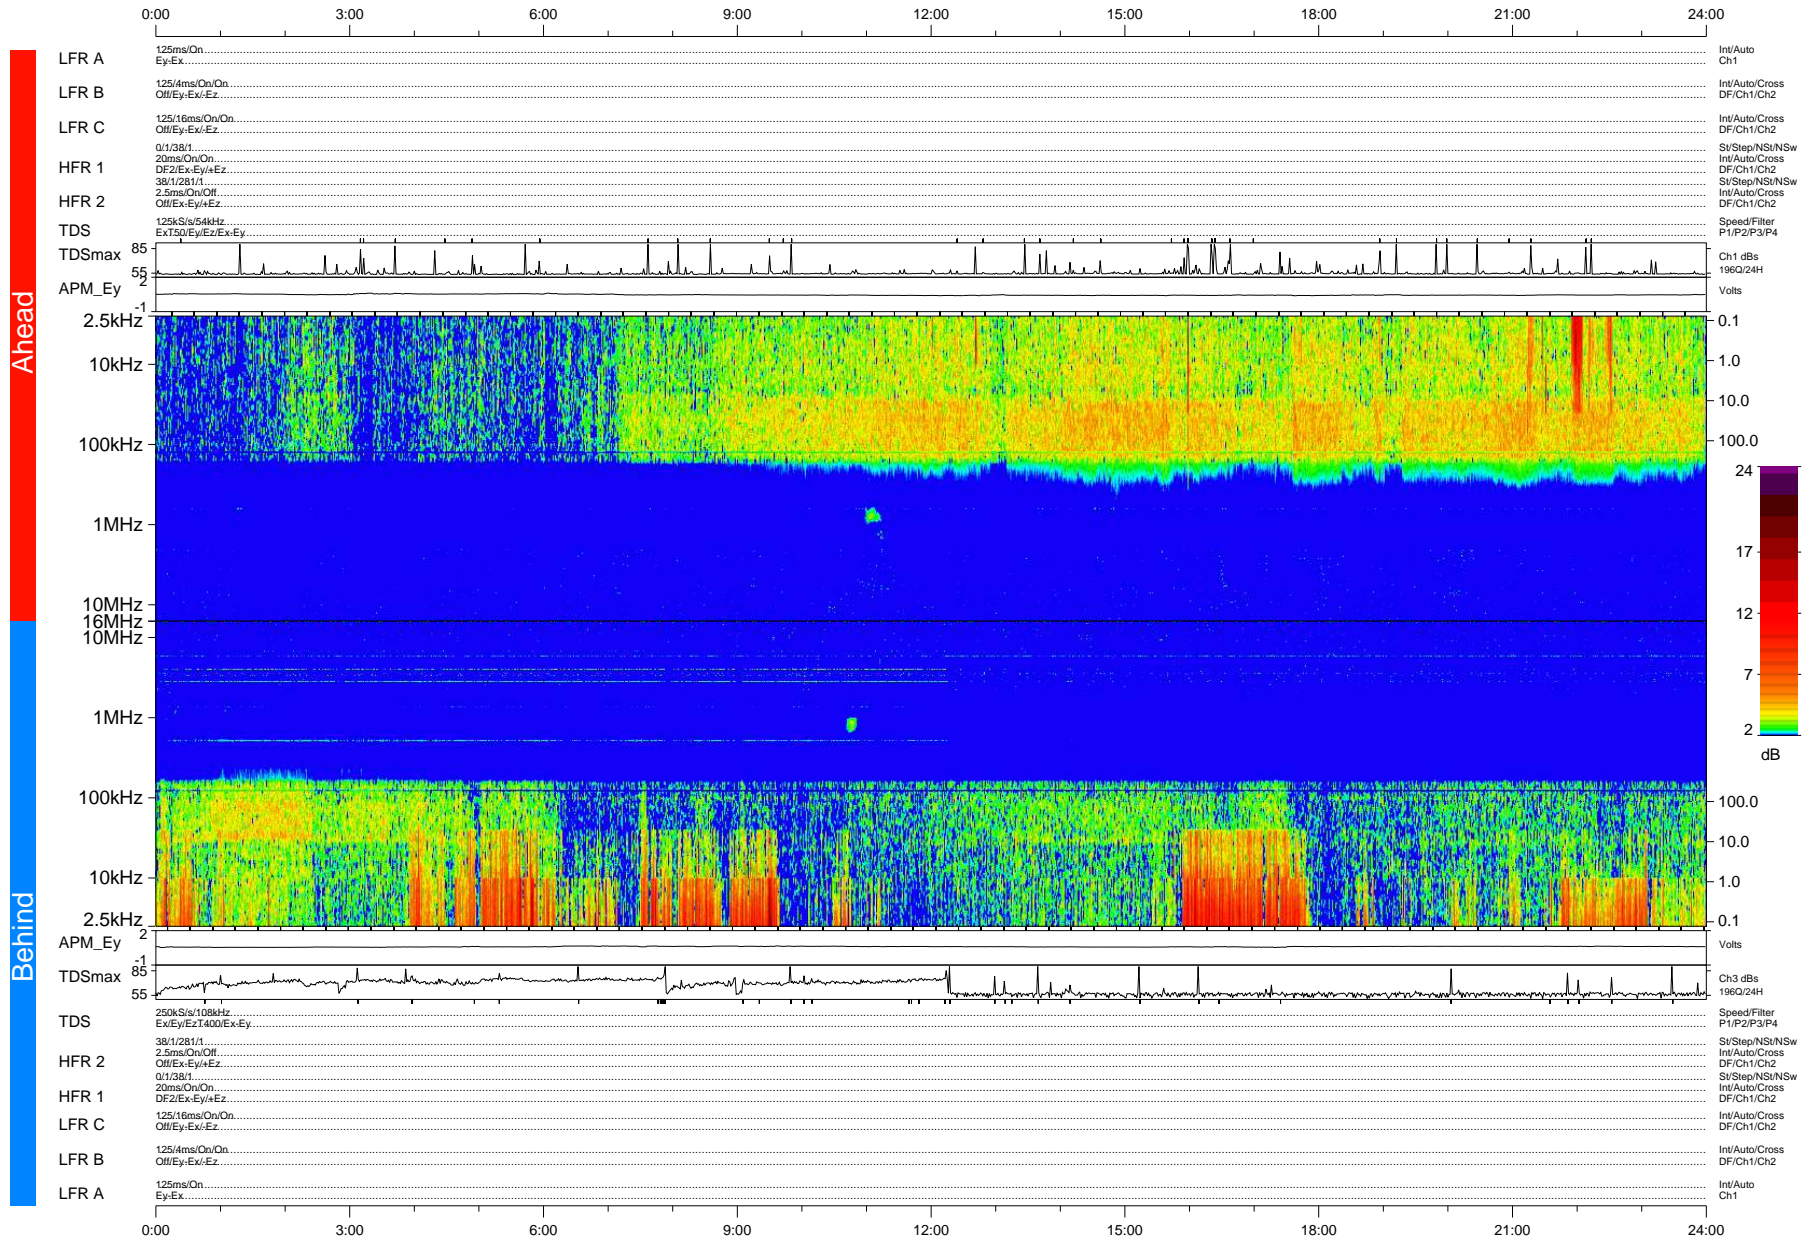

STEREO/WAVES Daily Summary - 16-Feb-2009 (DOY 047)

Ahead source file: swaves_ahead_2009_047_1_04.fin (Recovery: 100.0% HK, 94% Pkts)
 Ahead PSE Angle: 43.5°

DPU up 26.1d, V406d6

Behind PSE Angle: -47.6°
 Behind source file: swaves_behind_2009_047_1_04.fin (Recovery: 100.0% HK, 94% Pkts)

Time (UTC)

file: stereo_swaves_daily-summary_color-status_20090216_v04 DPU up 320.1d, V406d11
 made by: space.umn.edu on macOS with IDL 8.8.2 on 2022-10-17 03:04:34, with TMLib V945 / dynspec V311