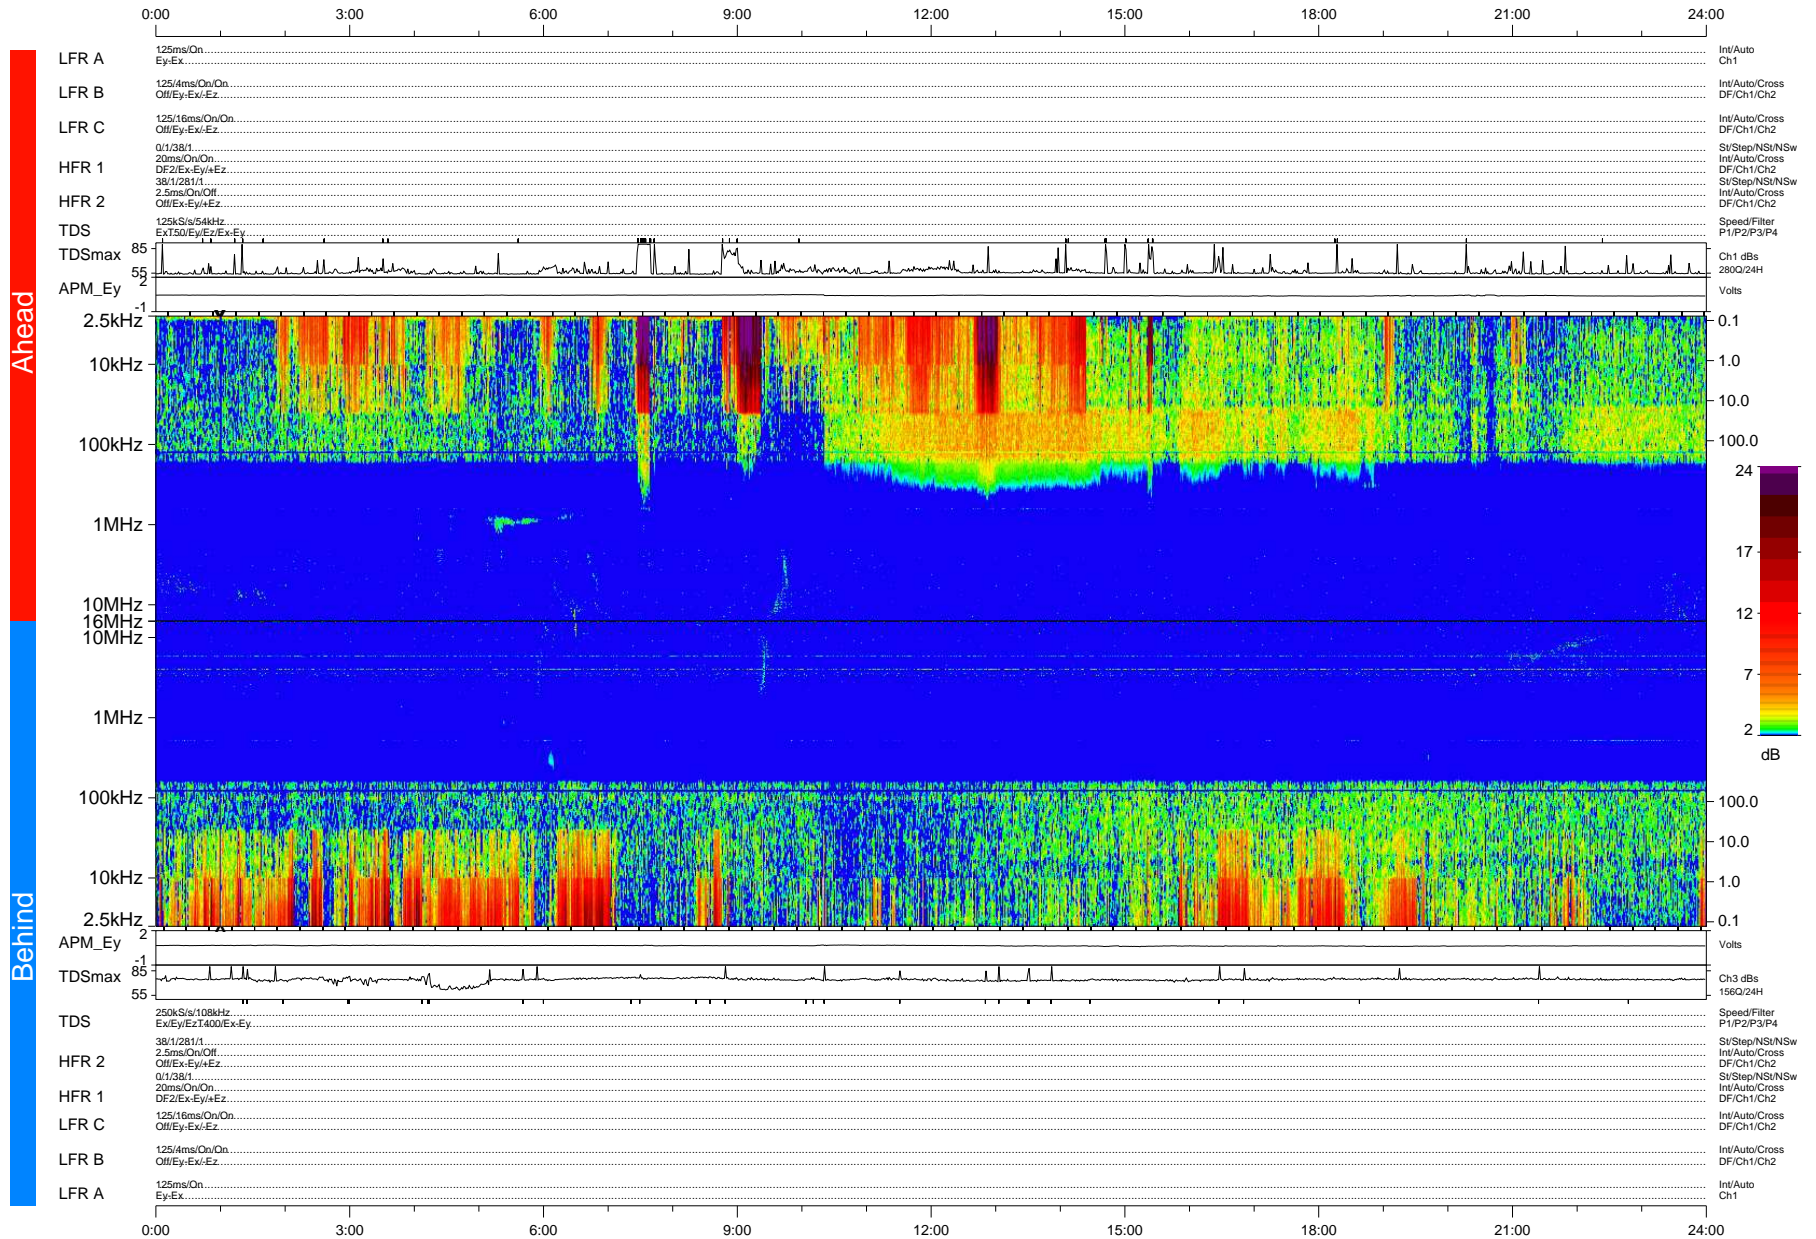

STEREO/WAVES Daily Summary - 13-Feb-2009 (DOY 044)

Ahead source file: swaves_ahead_2009_044_1_04.fin (Recovery: 100.0% HK, 107% Pkts)
Ahead PSE Angle: 43.4°

DPU up 23.1d, V406d6

Behind PSE Angle: -47.5°
Behind source file: swaves_behind_2009_044_1_04.fin (Recovery: 100.0% HK, 89% Pkts)

Time (UTC)