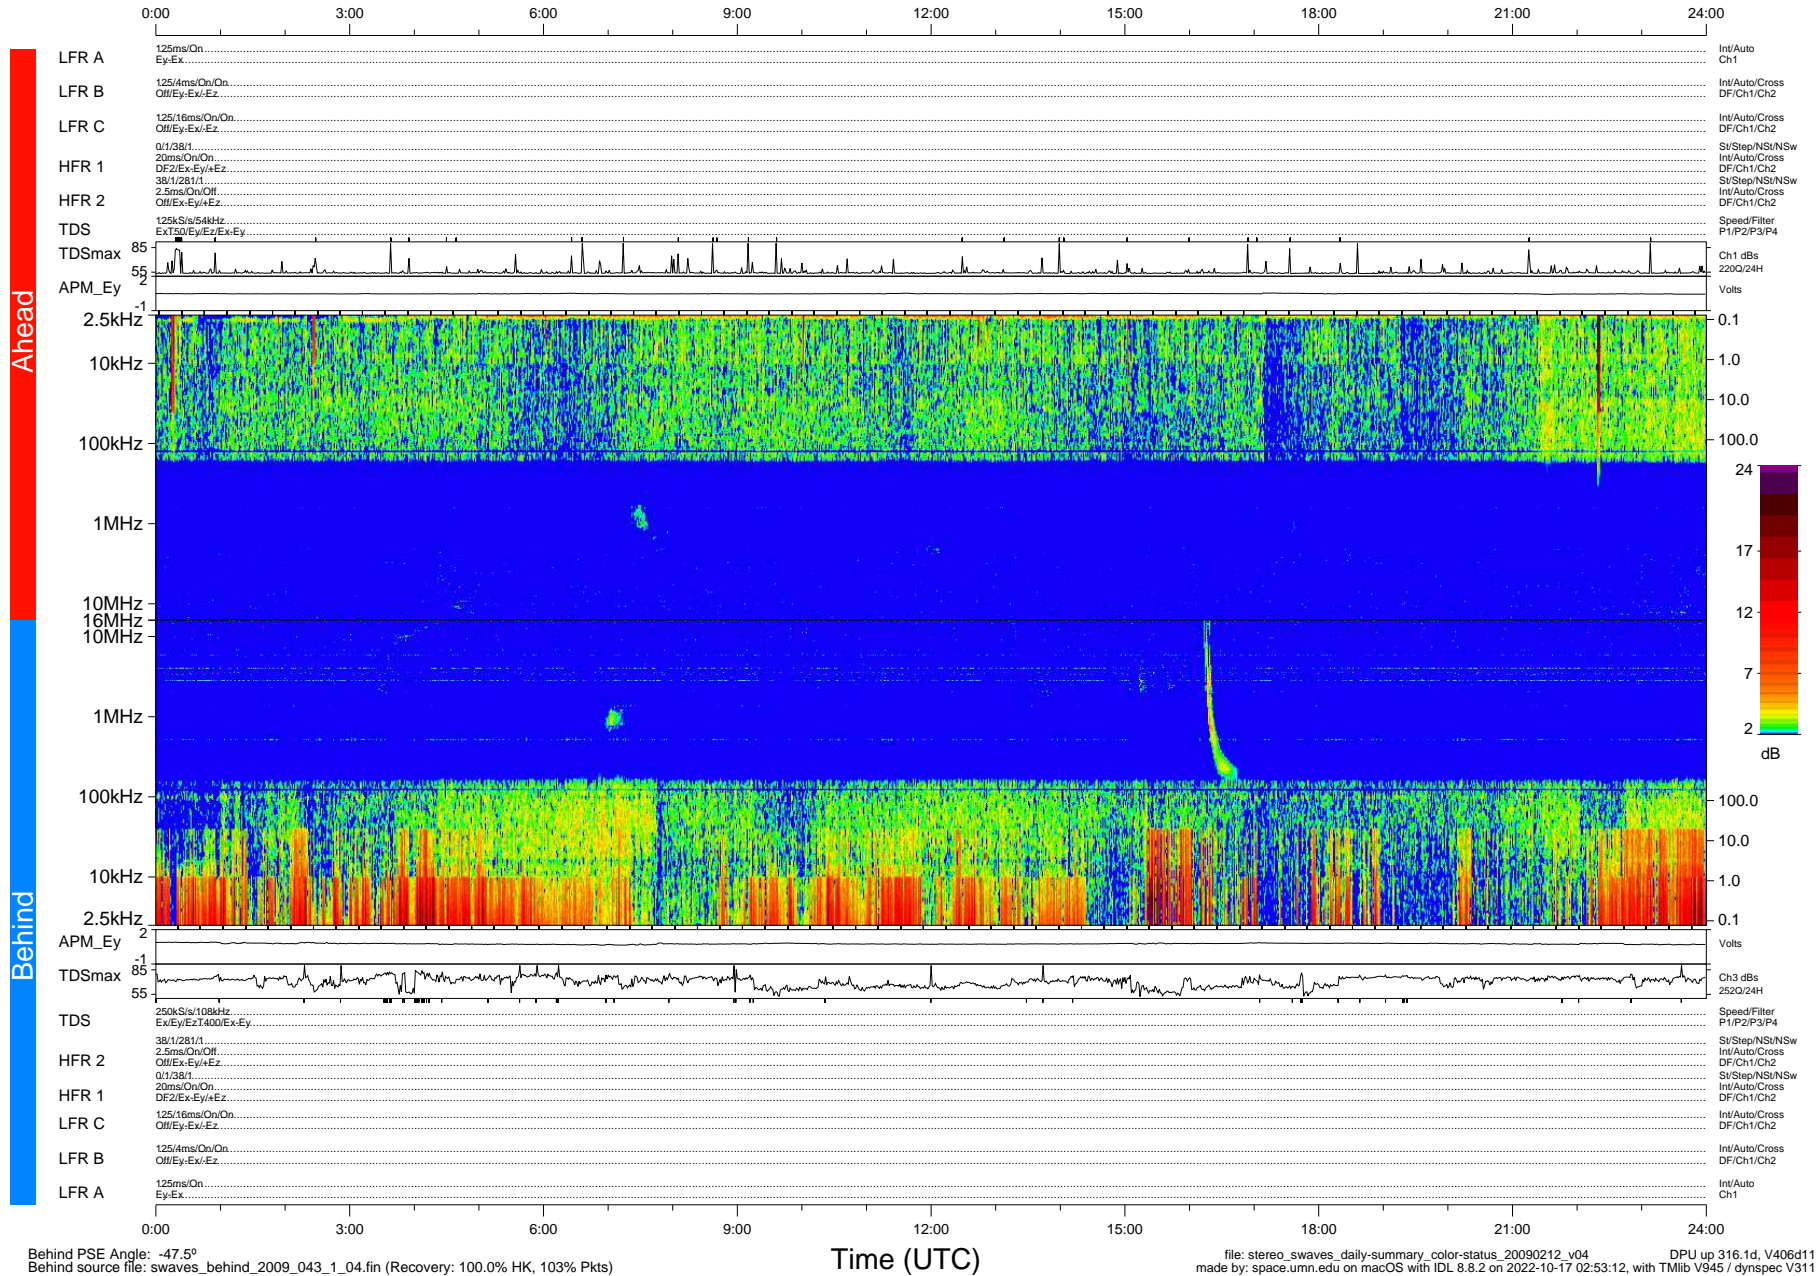

STEREO/WAVES Daily Summary - 12-Feb-2009 (DOY 043)

Ahead source file: swaves_ahead_2009_043_1_04.fin (Recovery: 100.0% HK, 98% Pkts)
Ahead PSE Angle: 43.4°

DPU up 22.1d, V406d6

Behind PSE Angle: -47.5°
Behind source file: swaves_behind_2009_043_1_04.fin (Recovery: 100.0% HK, 103% Pkts)

Time (UTC)