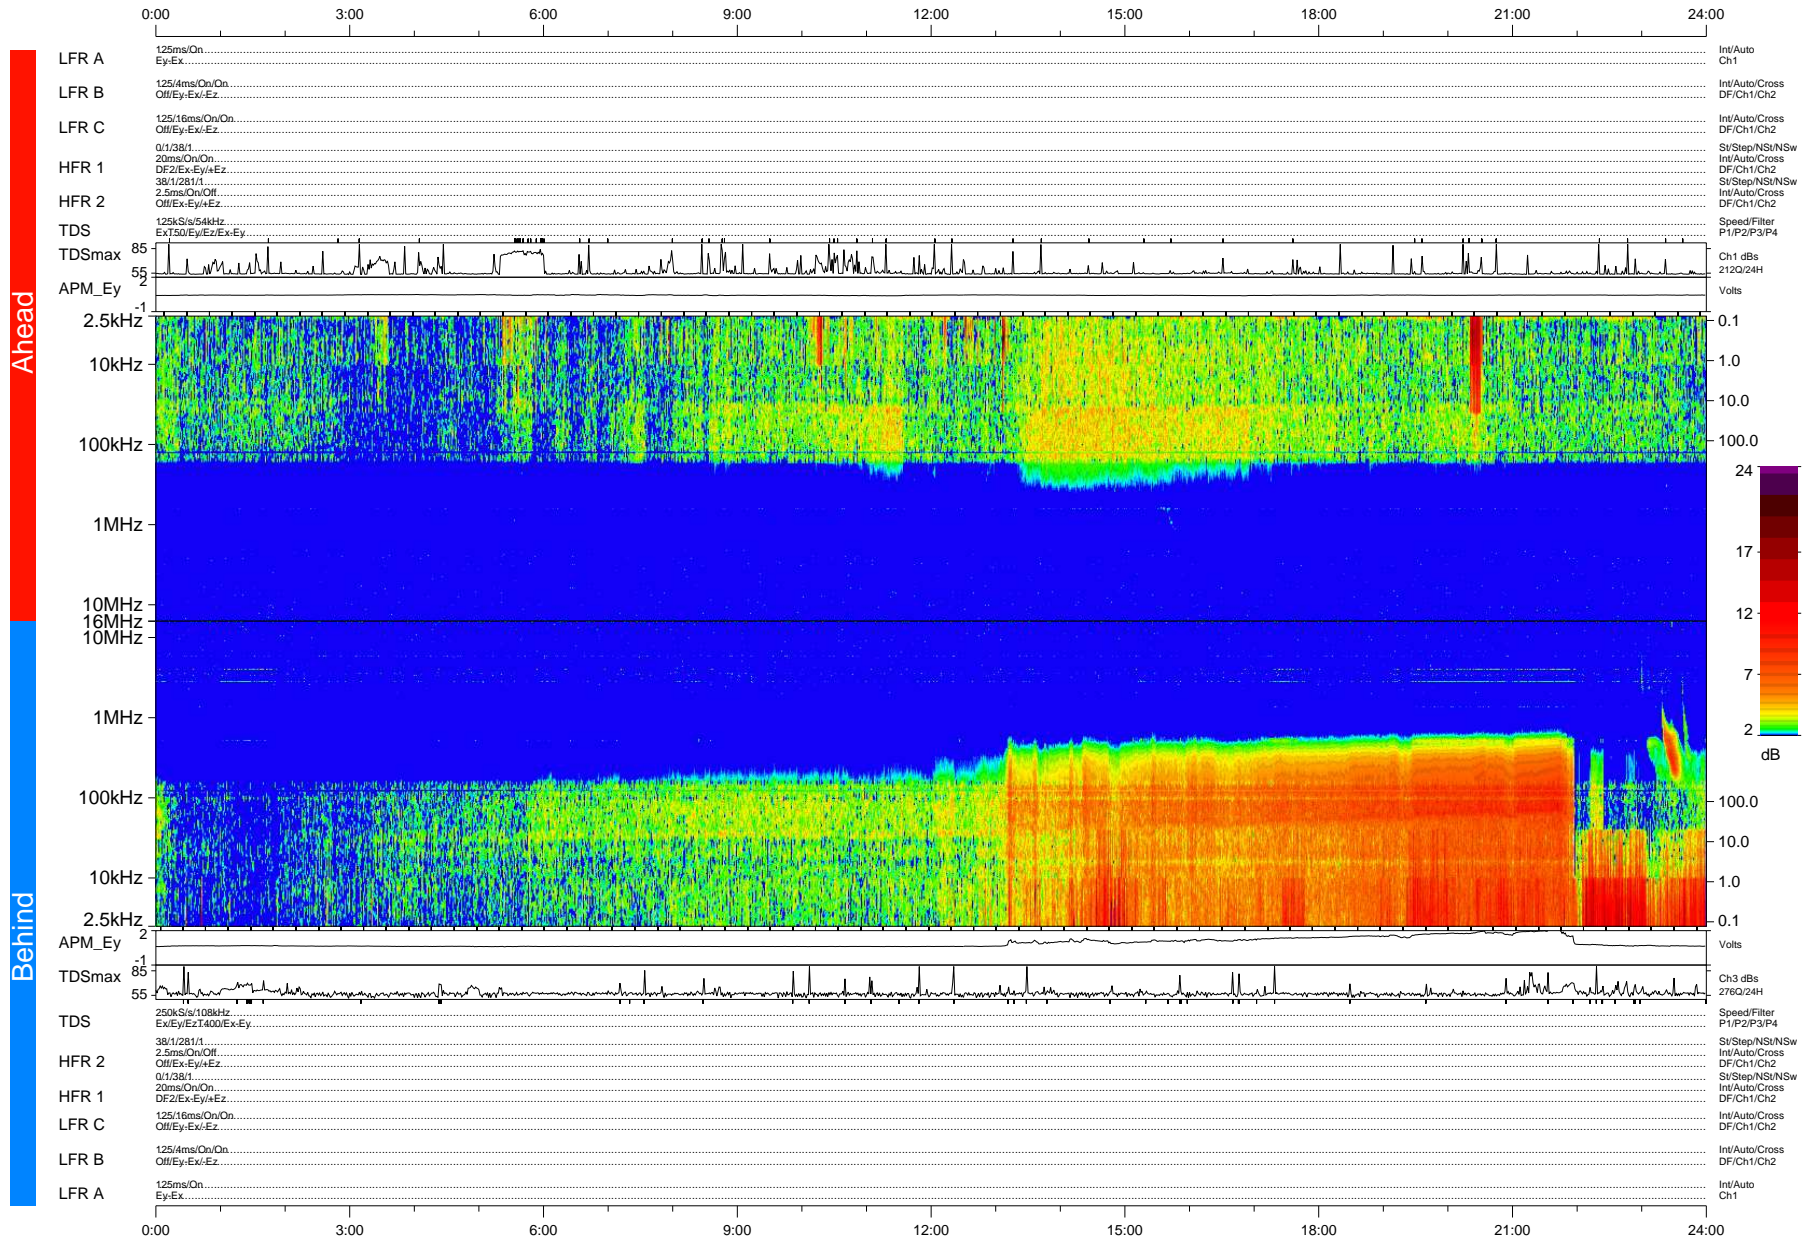

STEREO/WAVES Daily Summary - 10-Feb-2009 (DOY 041)

Ahead source file: swaves_ahead_2009_041_1_04.fin (Recovery: 100.0% HK, 97% Pkts)
Ahead PSE Angle: 43.3°

DPU up 20.1d, V406d6

Behind PSE Angle: -47.5°
Behind source file: swaves_behind_2009_041_1_04.fin (Recovery: 100.0% HK, 106% Pkts)

Time (UTC)