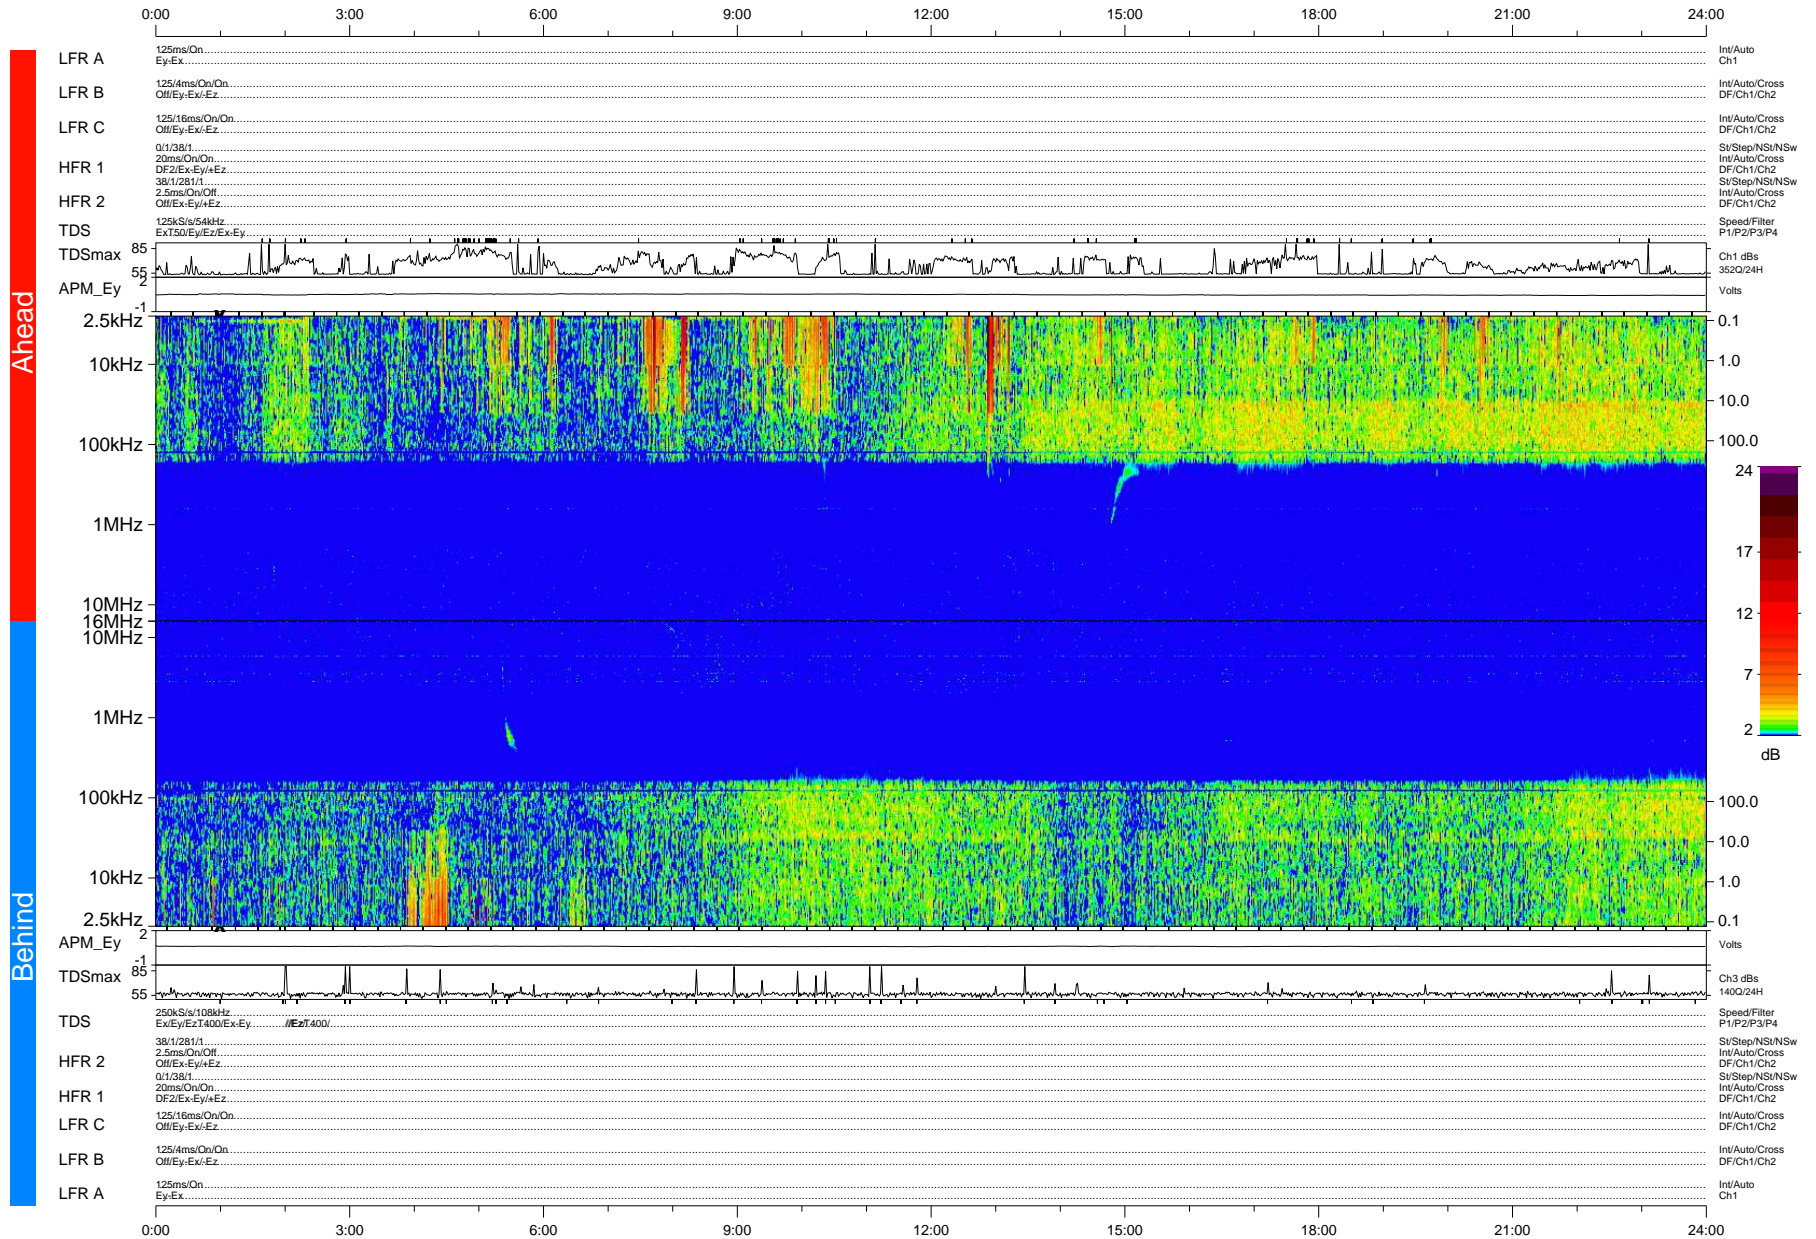

STEREO/WAVES Daily Summary - 09-Feb-2009 (DOY 040)

Ahead source file: swaves_ahead_2009_040_1_04.fin (Recovery: 100.0% HK, 117% Pkts)
Ahead PSE Angle: 43.3°

DPU up 19.1d, V406d6

Behind PSE Angle: -47.5°
Behind source file: swaves_behind_2009_040_1_04.fin (Recovery: 100.0% HK, 86% Pkts)

Time (UTC)