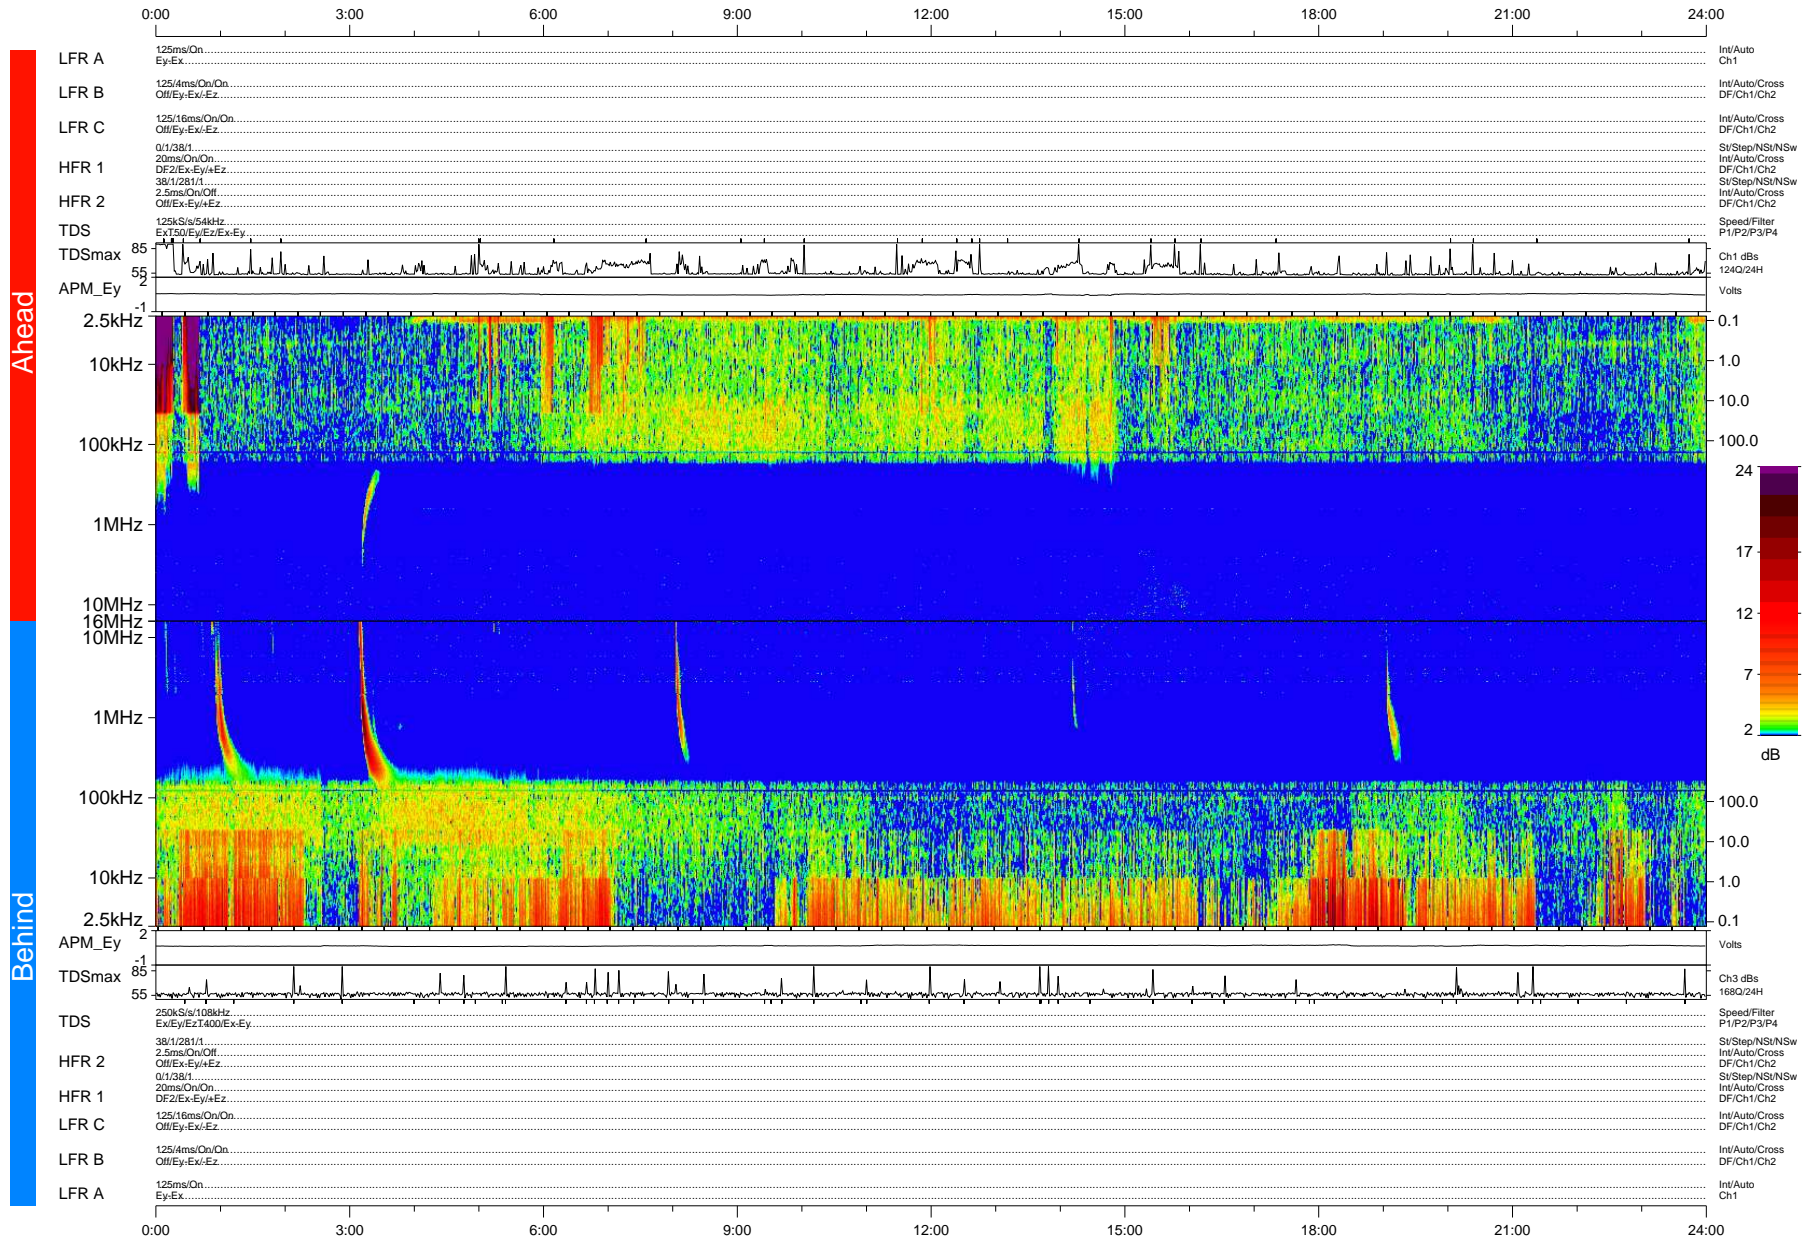

STEREO/WAVES Daily Summary - 08-Feb-2009 (DOY 039)

Ahead source file: swaves_ahead_2009_039_1_04.fin (Recovery: 100.0% HK, 84% Pkts)
 Ahead PSE Angle: 43.2°

DPU up 18.1d, V406d6

Behind PSE Angle: -47.5°
 Behind source file: swaves_behind_2009_039_1_04.fin (Recovery: 100.0% HK, 90% Pkts)

Time (UTC)

file: stereo_swaves_daily-summary_color-status_20090208_v04 DPU up 312.1d, V406d11
 made by: space.umn.edu on macOS with IDL 8.8.2 on 2022-10-17 02:41:46, with TMLib V945 / dynspec V311