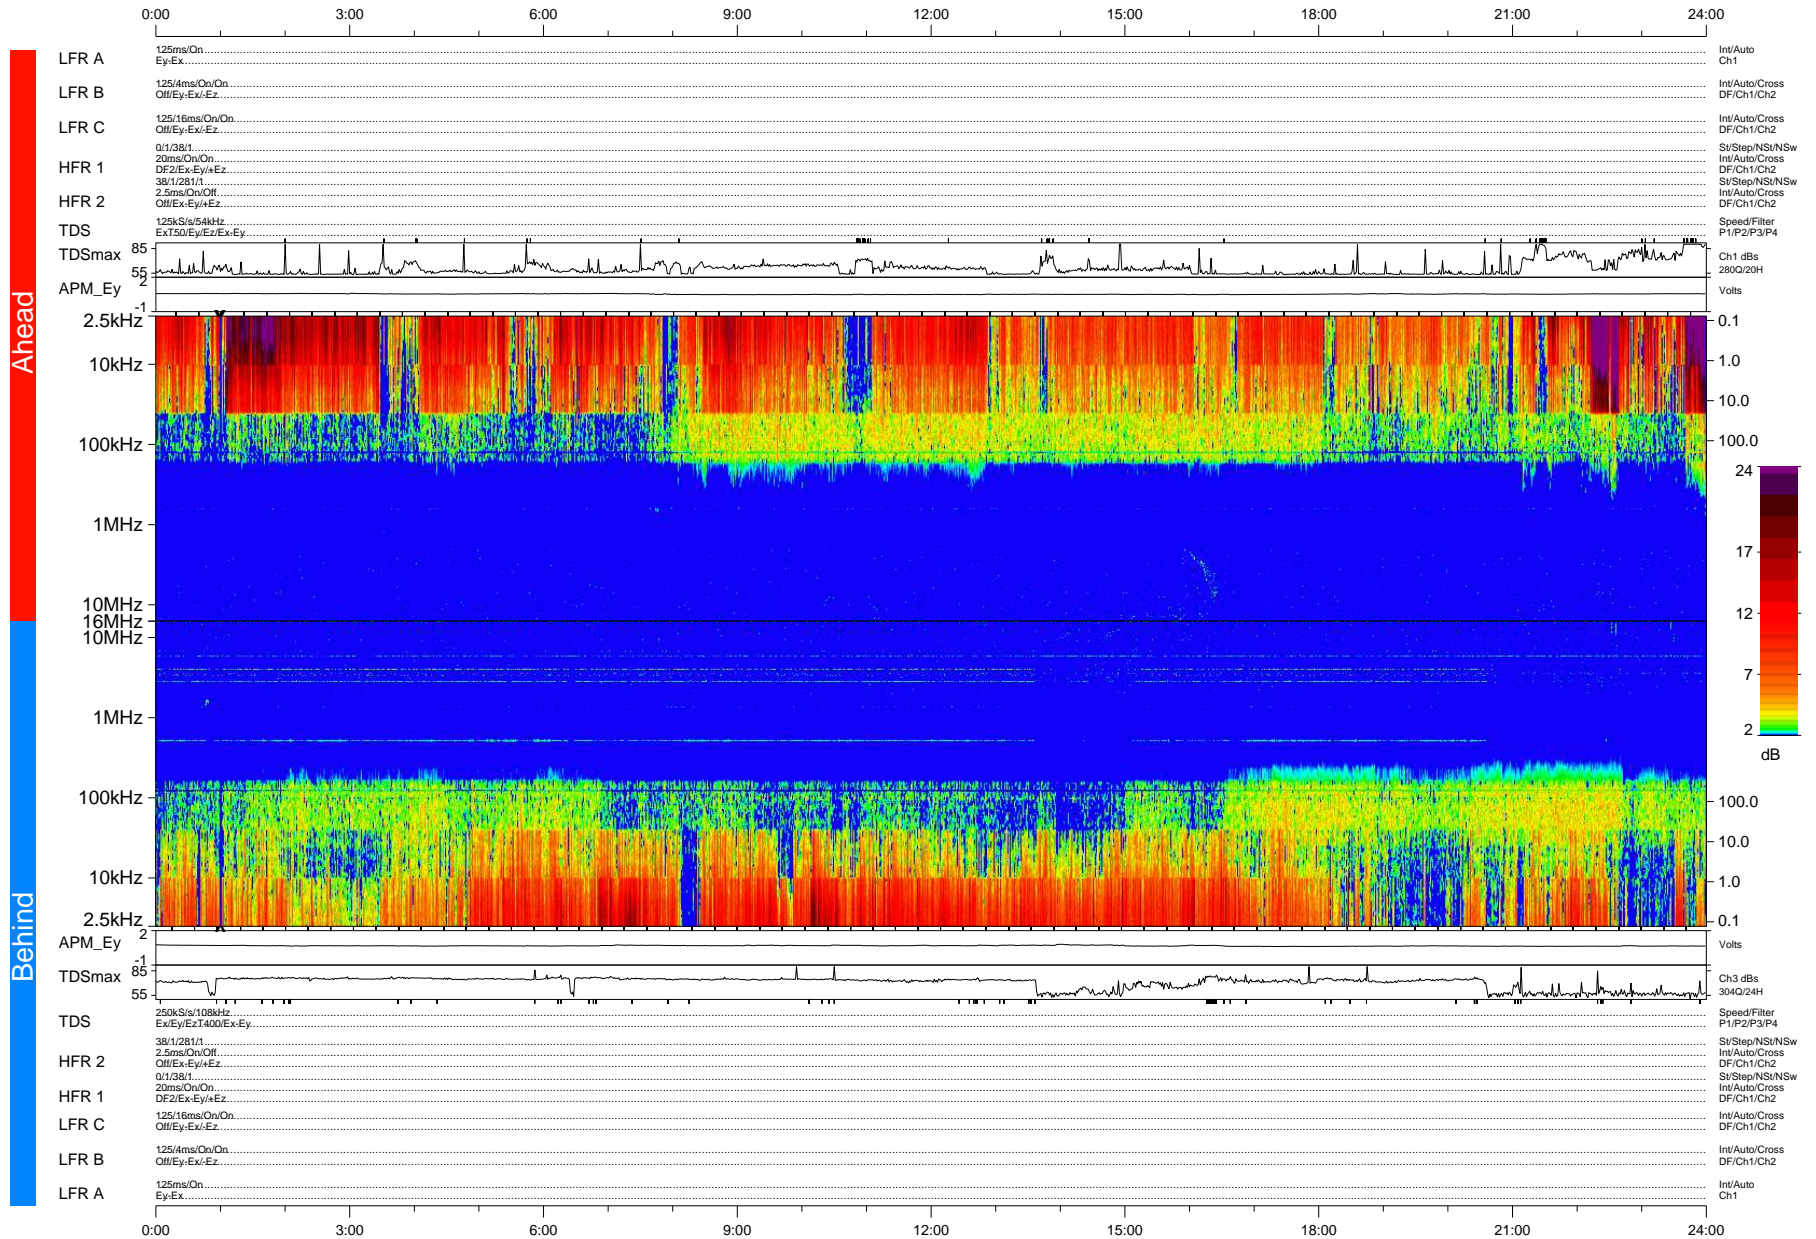

STEREO/WAVES Daily Summary - 07-Feb-2009 (DOY 038)

Ahead source file: swaves_ahead_2009_038_1_04.fin (Recovery: 100.0% HK, 106% Pkts)
Ahead PSE Angle: 43.2°

DPU up 17.1d, V406d6

Behind PSE Angle: -47.5°
Behind source file: swaves_behind_2009_038_1_04.fin (Recovery: 100.0% HK, 110% Pkts)

Time (UTC)