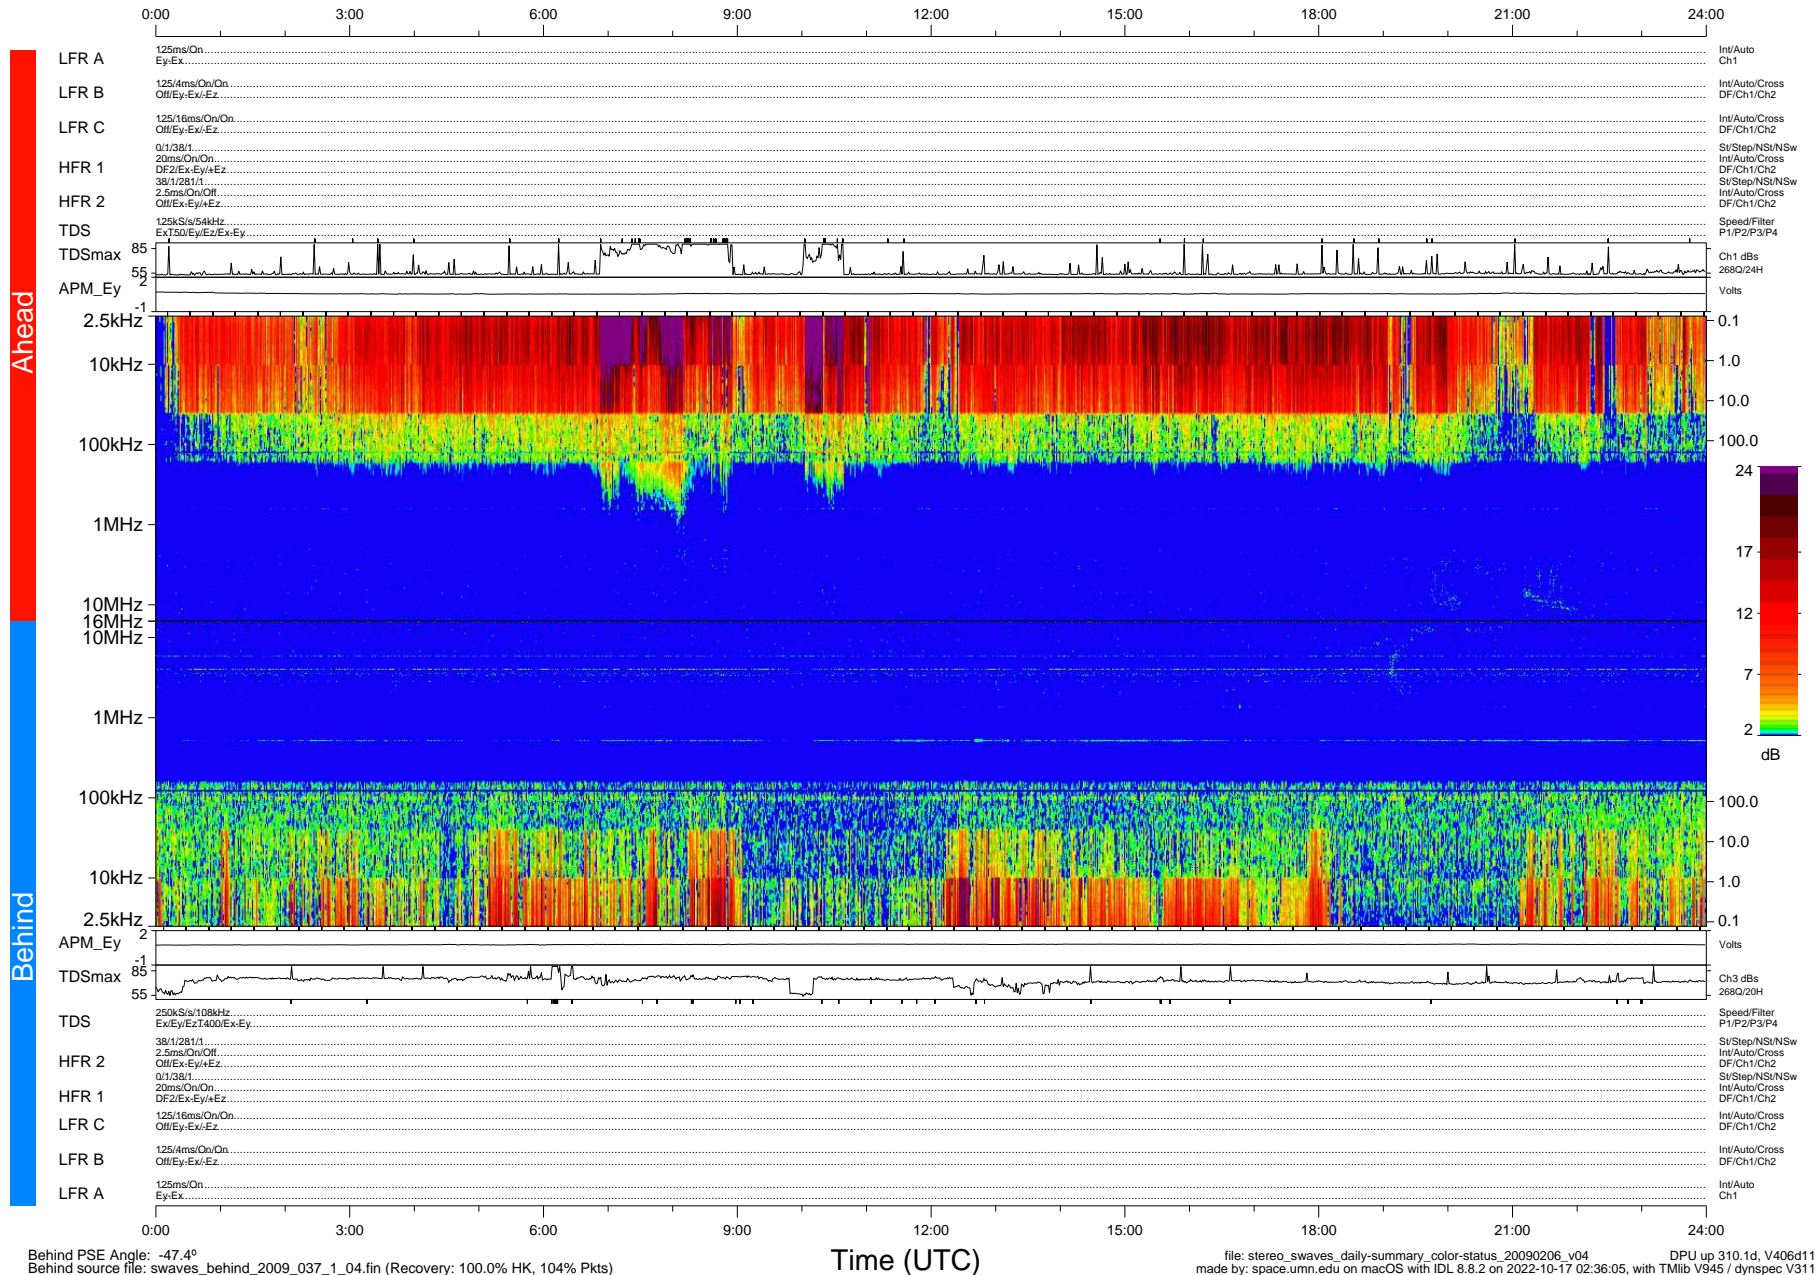

STEREO/WAVES Daily Summary - 06-Feb-2009 (DOY 037)

Ahead source file: swaves_ahead_2009_037_1_04.fin (Recovery: 100.0% HK, 105% Pkts)
Ahead PSE Angle: 43.3°

DPU up 16.1d, V406d6

Behind PSE Angle: -47.4°
Behind source file: swaves_behind_2009_037_1_04.fin (Recovery: 100.0% HK, 104% Pkts)

Time (UTC)