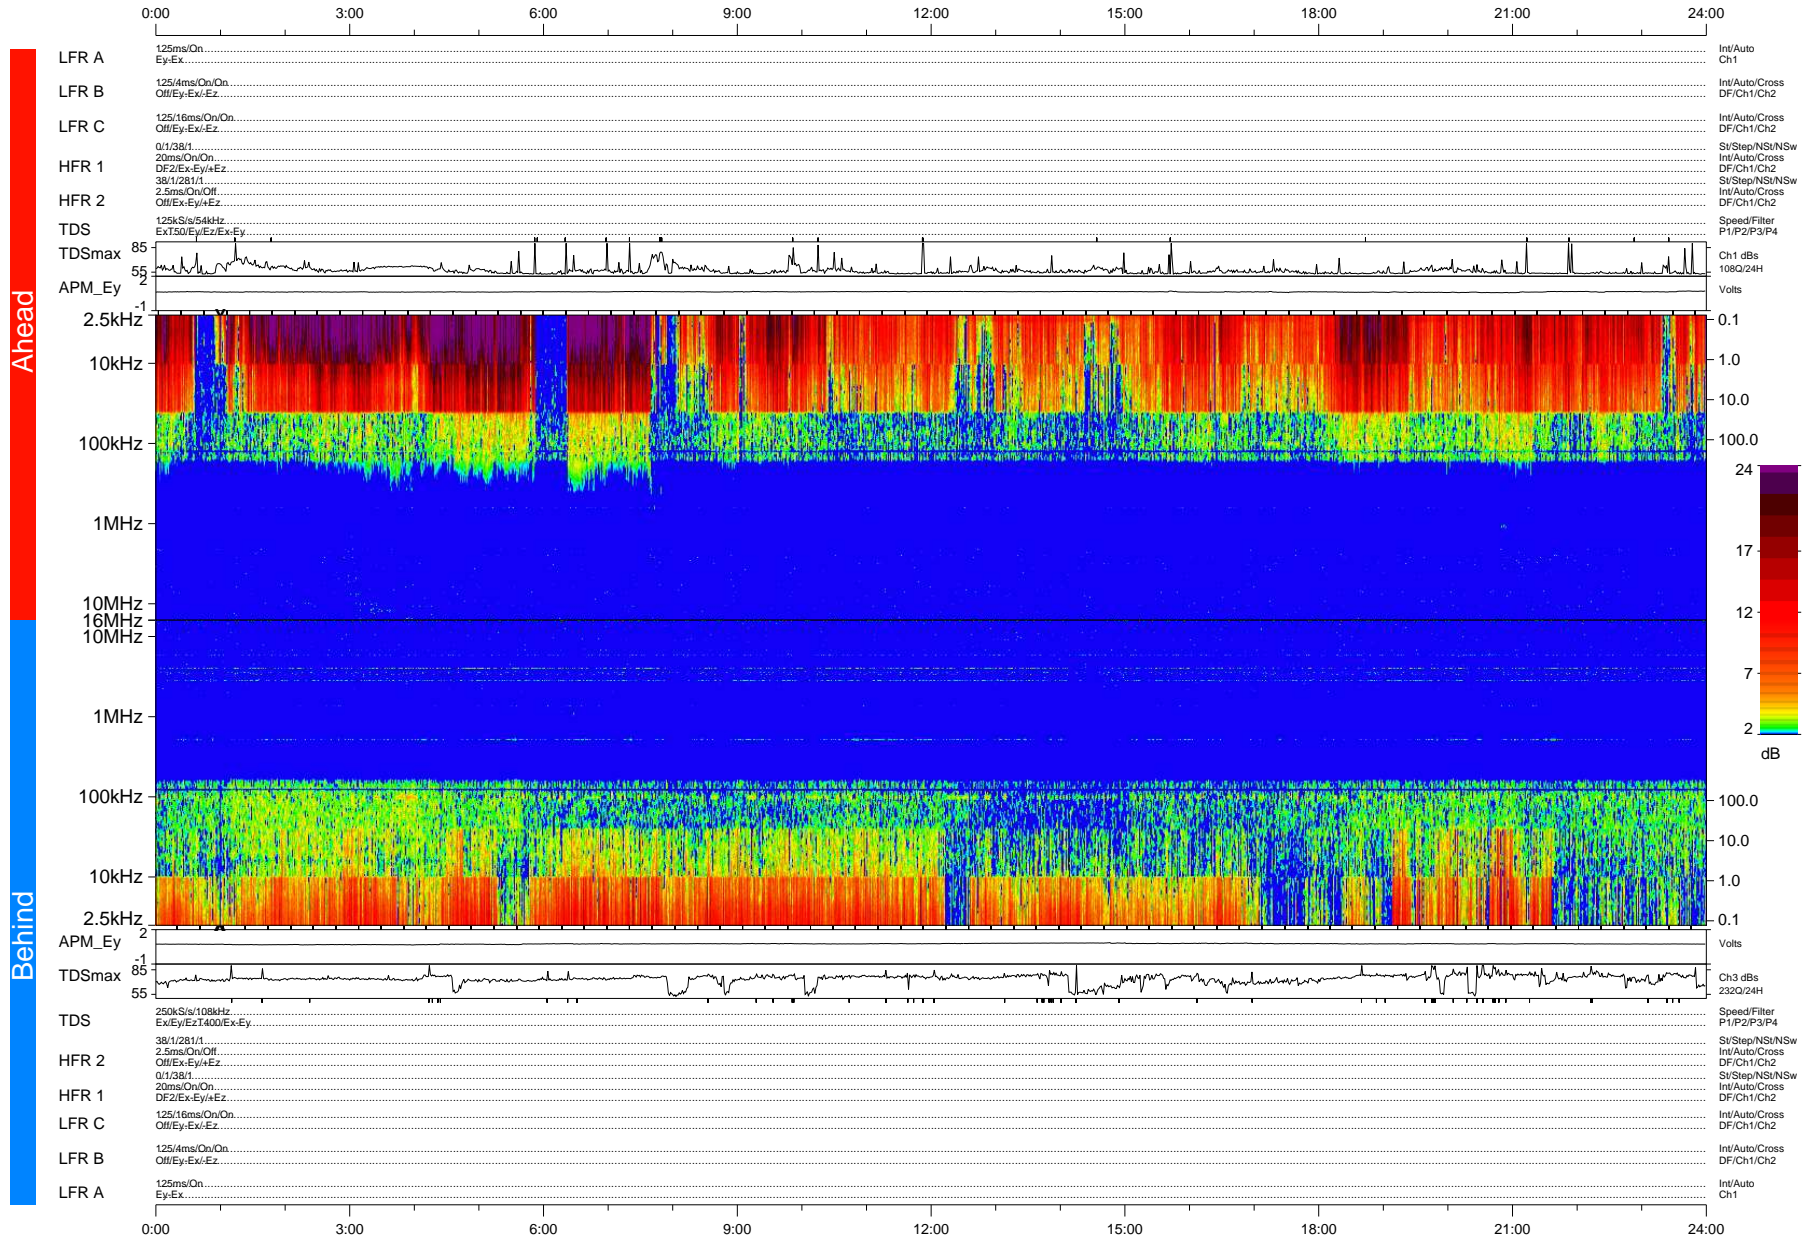

STEREO/WAVES Daily Summary - 05-Feb-2009 (DOY 036)

Ahead source file: swaves_ahead_2009_036_1_04.fin (Recovery: 100.1% HK, 82% Pkts)
 Ahead PSE Angle: 43.2°

DPU up 15.1d, V406d6

Behind PSE Angle: -47.4°
 Behind source file: swaves_behind_2009_036_1_04.fin (Recovery: 100.0% HK, 100% Pkts)

Time (UTC)

file: stereo_swaves_daily-summary_color-status_20090205_v04
 DPU up 309.1d, V406d11
 made by: space.umn.edu on macOS with IDL 8.8.2 on 2022-10-17 02:33:13, with TMLib V945 / dynspec V311