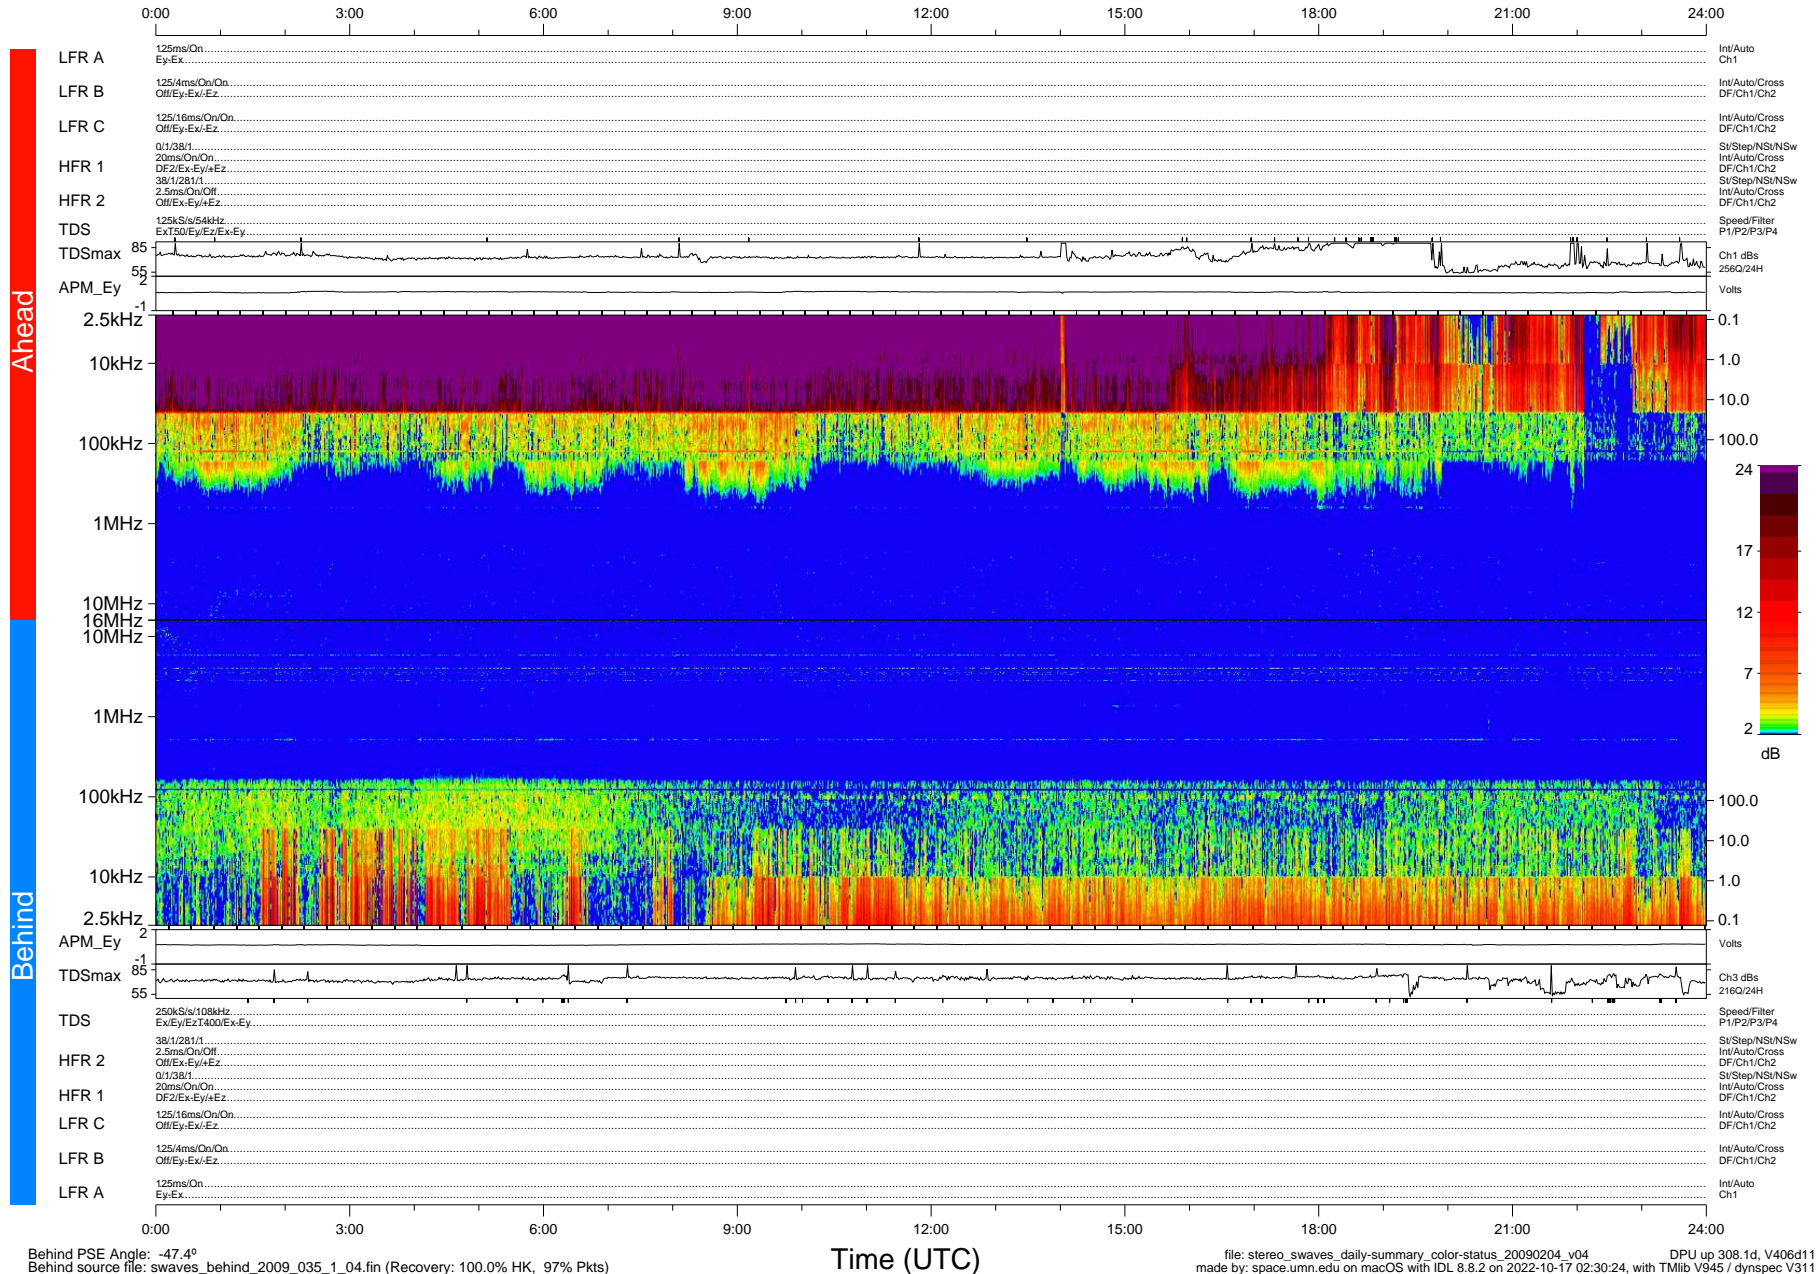

STEREO/WAVES Daily Summary - 04-Feb-2009 (DOY 035)

Ahead source file: swaves_ahead_2009_035_1_04.fin (Recovery: 100.0% HK, 103% Pkts)
Ahead PSE Angle: 43.2°

DPU up 14.1d, V406d6

Behind PSE Angle: -47.4°
Behind source file: swaves_behind_2009_035_1_04.fin (Recovery: 100.0% HK, 97% Pkts)

Time (UTC)