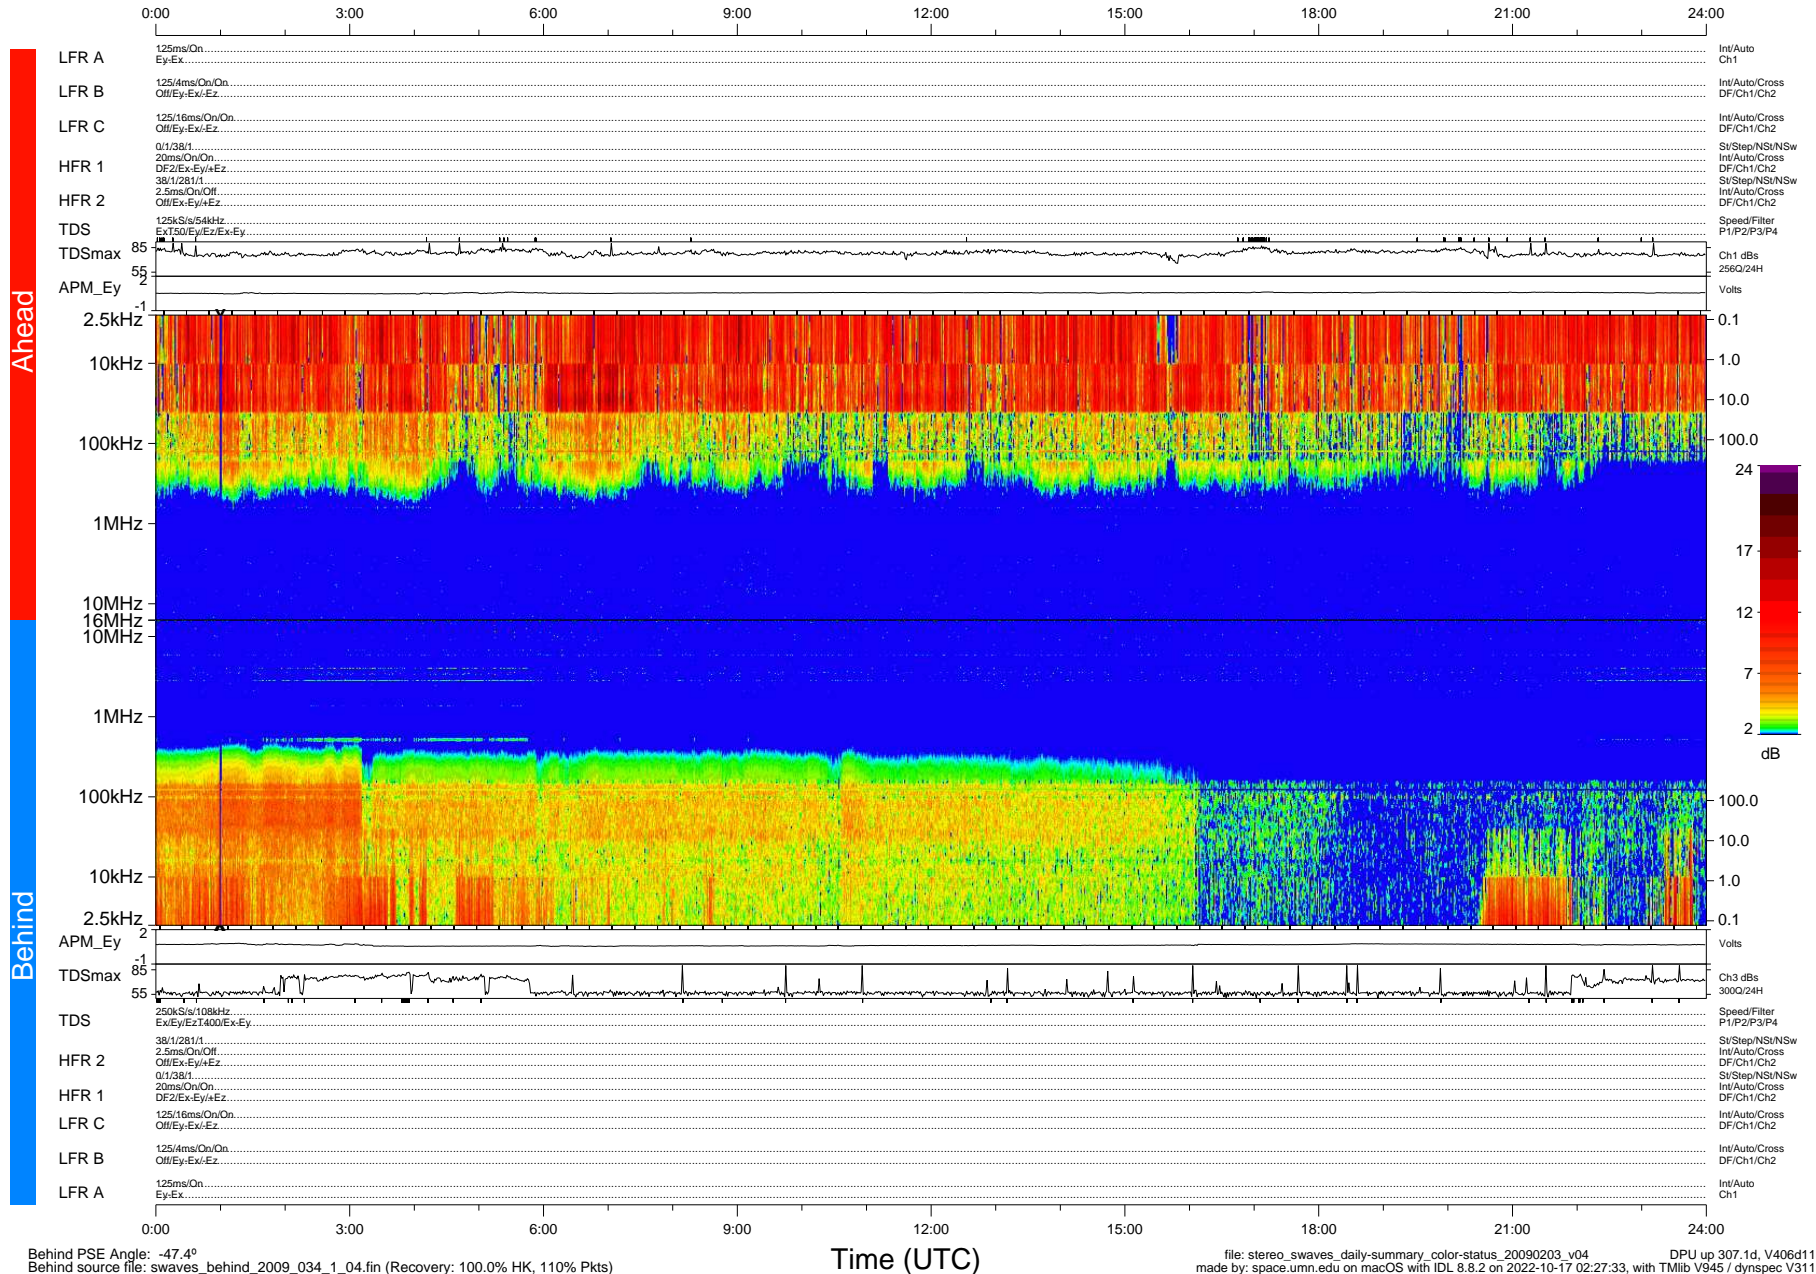

STEREO/WAVES Daily Summary - 03-Feb-2009 (DOY 034)

Ahead source file: swaves_ahead_2009_034_1_04.fin (Recovery: 100.0% HK, 103% Pkts)
Ahead PSE Angle: 43.2°

DPU up 13.1d, V406d6

Behind PSE Angle: -47.4°
Behind source file: swaves_behind_2009_034_1_04.fin (Recovery: 100.0% HK, 110% Pkts)