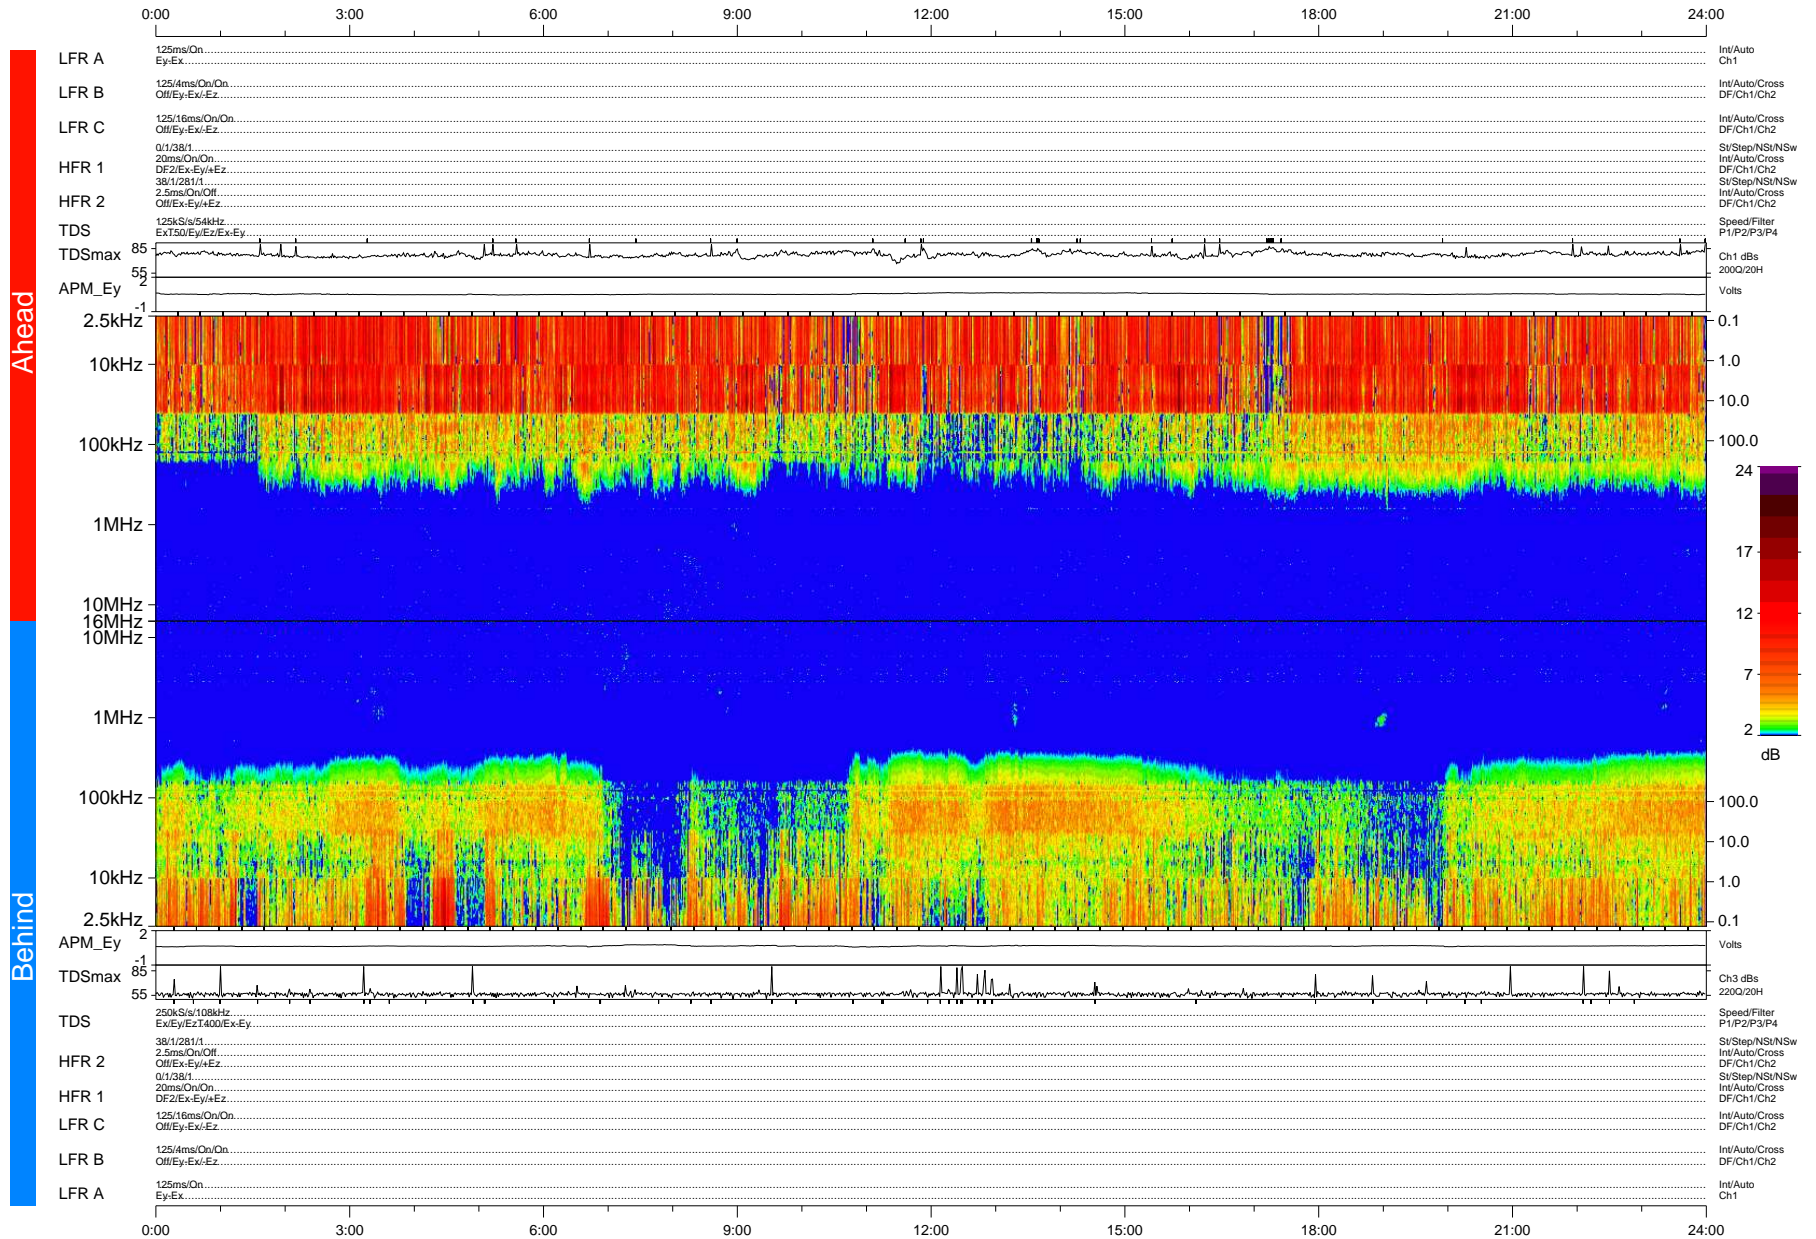

STEREO/WAVES Daily Summary - 02-Feb-2009 (DOY 033)

Ahead source file: swaves_ahead_2009_033_1_04.fin (Recovery: 100.0% HK, 94% Pkts)
 Ahead PSE Angle: 43.1°

DPU up 12.1d, V406d6

Behind PSE Angle: -47.3°
 Behind source file: swaves_behind_2009_033_1_04.fin (Recovery: 100.0% HK, 97% Pkts)

Time (UTC)

file: stereo_swaves_daily-summary_color-status_20090202_v04
 DPU up 306.1d, V406d11
 made by: space.umn.edu on macOS with IDL 8.8.2 on 2022-10-17 02:24:42, with Tlib V945 / dynspec V311