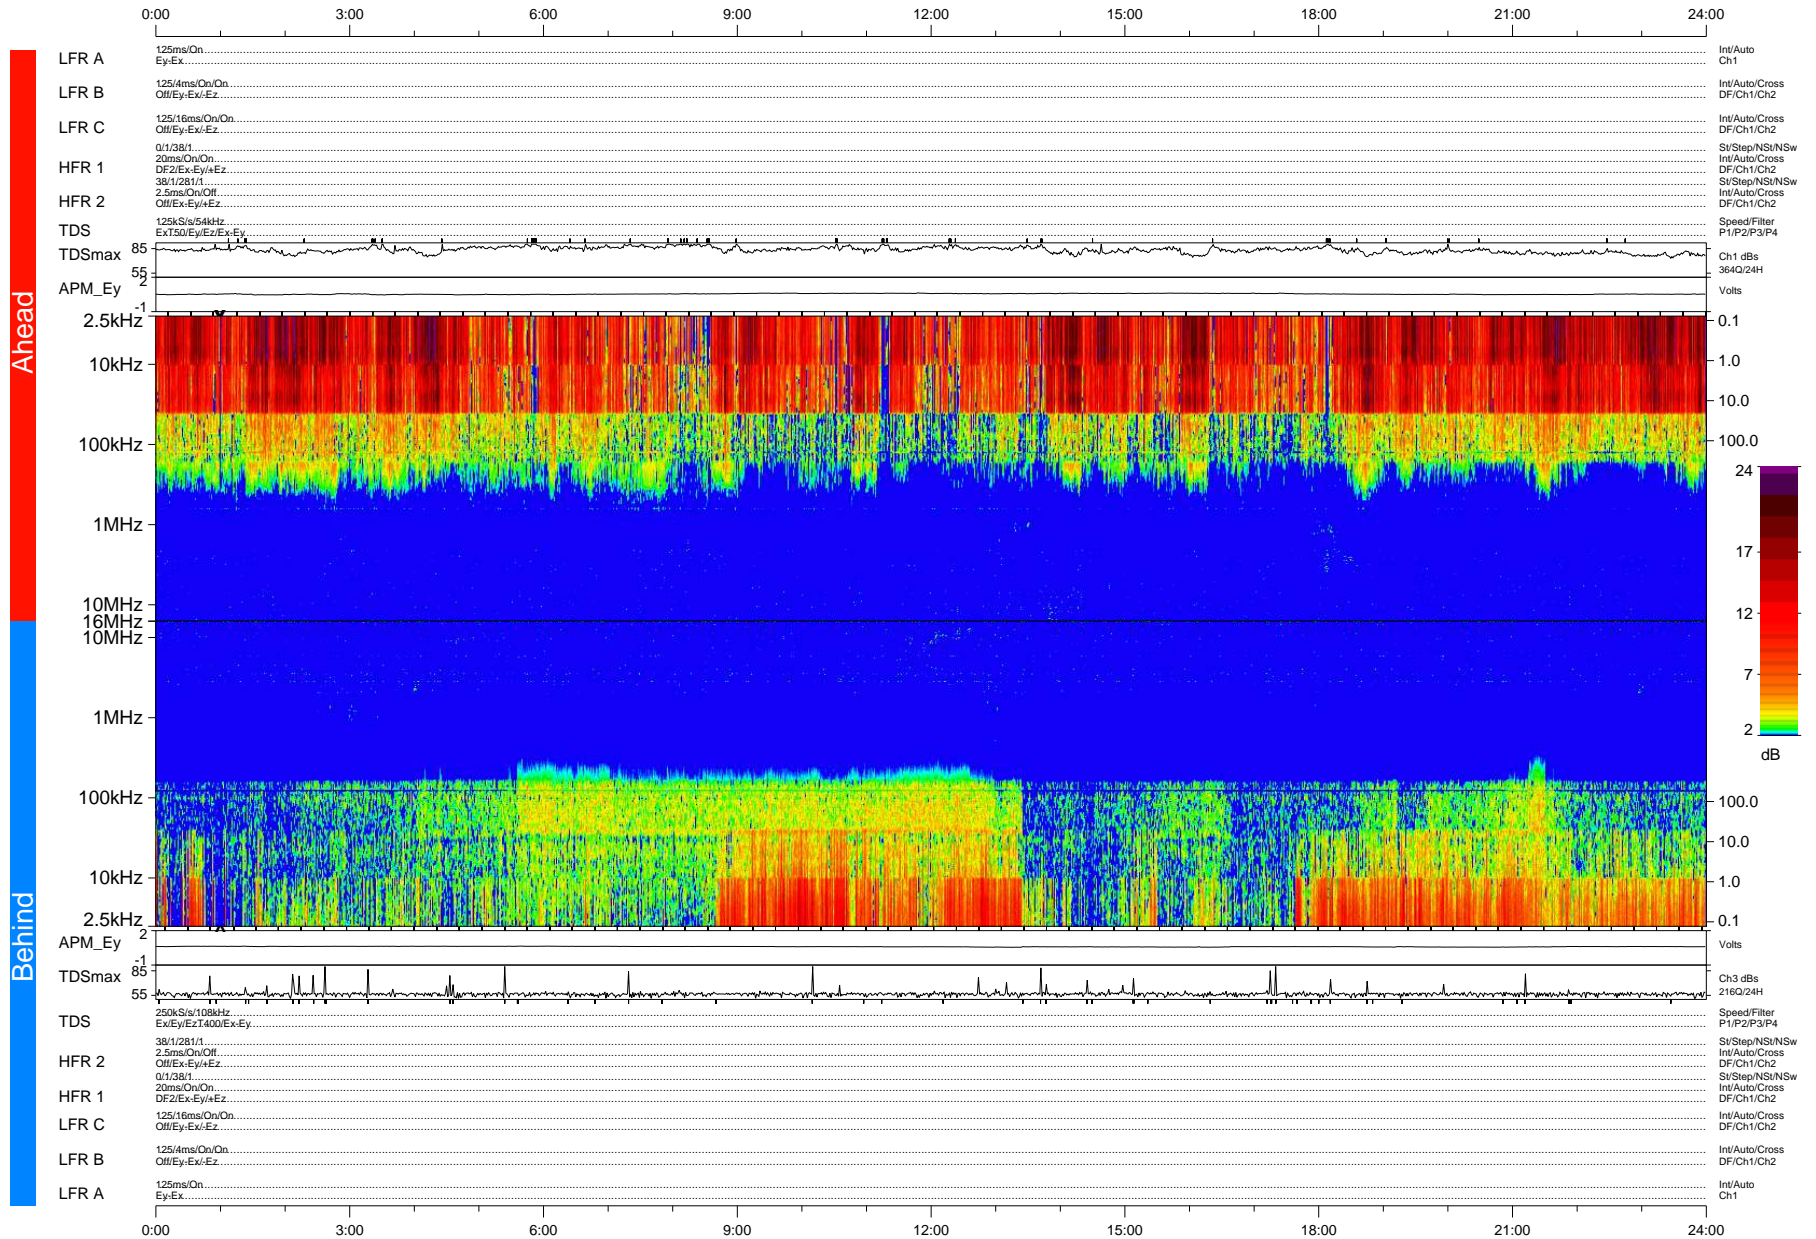

# STEREO/WAVES Daily Summary - 01-Feb-2009 (DOY 032)

Ahead source file: swaves\_ahead\_2009\_032\_1\_04.fin (Recovery: 100.0% HK, 119% Pkts)  
 Ahead PSE Angle: 43.1°

DPU up 11.1d, V406d6

Behind PSE Angle: -47.3°  
 Behind source file: swaves\_behind\_2009\_032\_1\_04.fin (Recovery: 100.0% HK, 97% Pkts)

Time (UTC)

file: stereo\_swaves\_daily-summary\_color-status\_20090201\_v04  
 DPU up 305.1d, V406d11  
 made by: space.umn.edu on macOS with IDL 8.8.2 on 2022-10-17 02:21:51, with TMLib V945 / dynspec V311