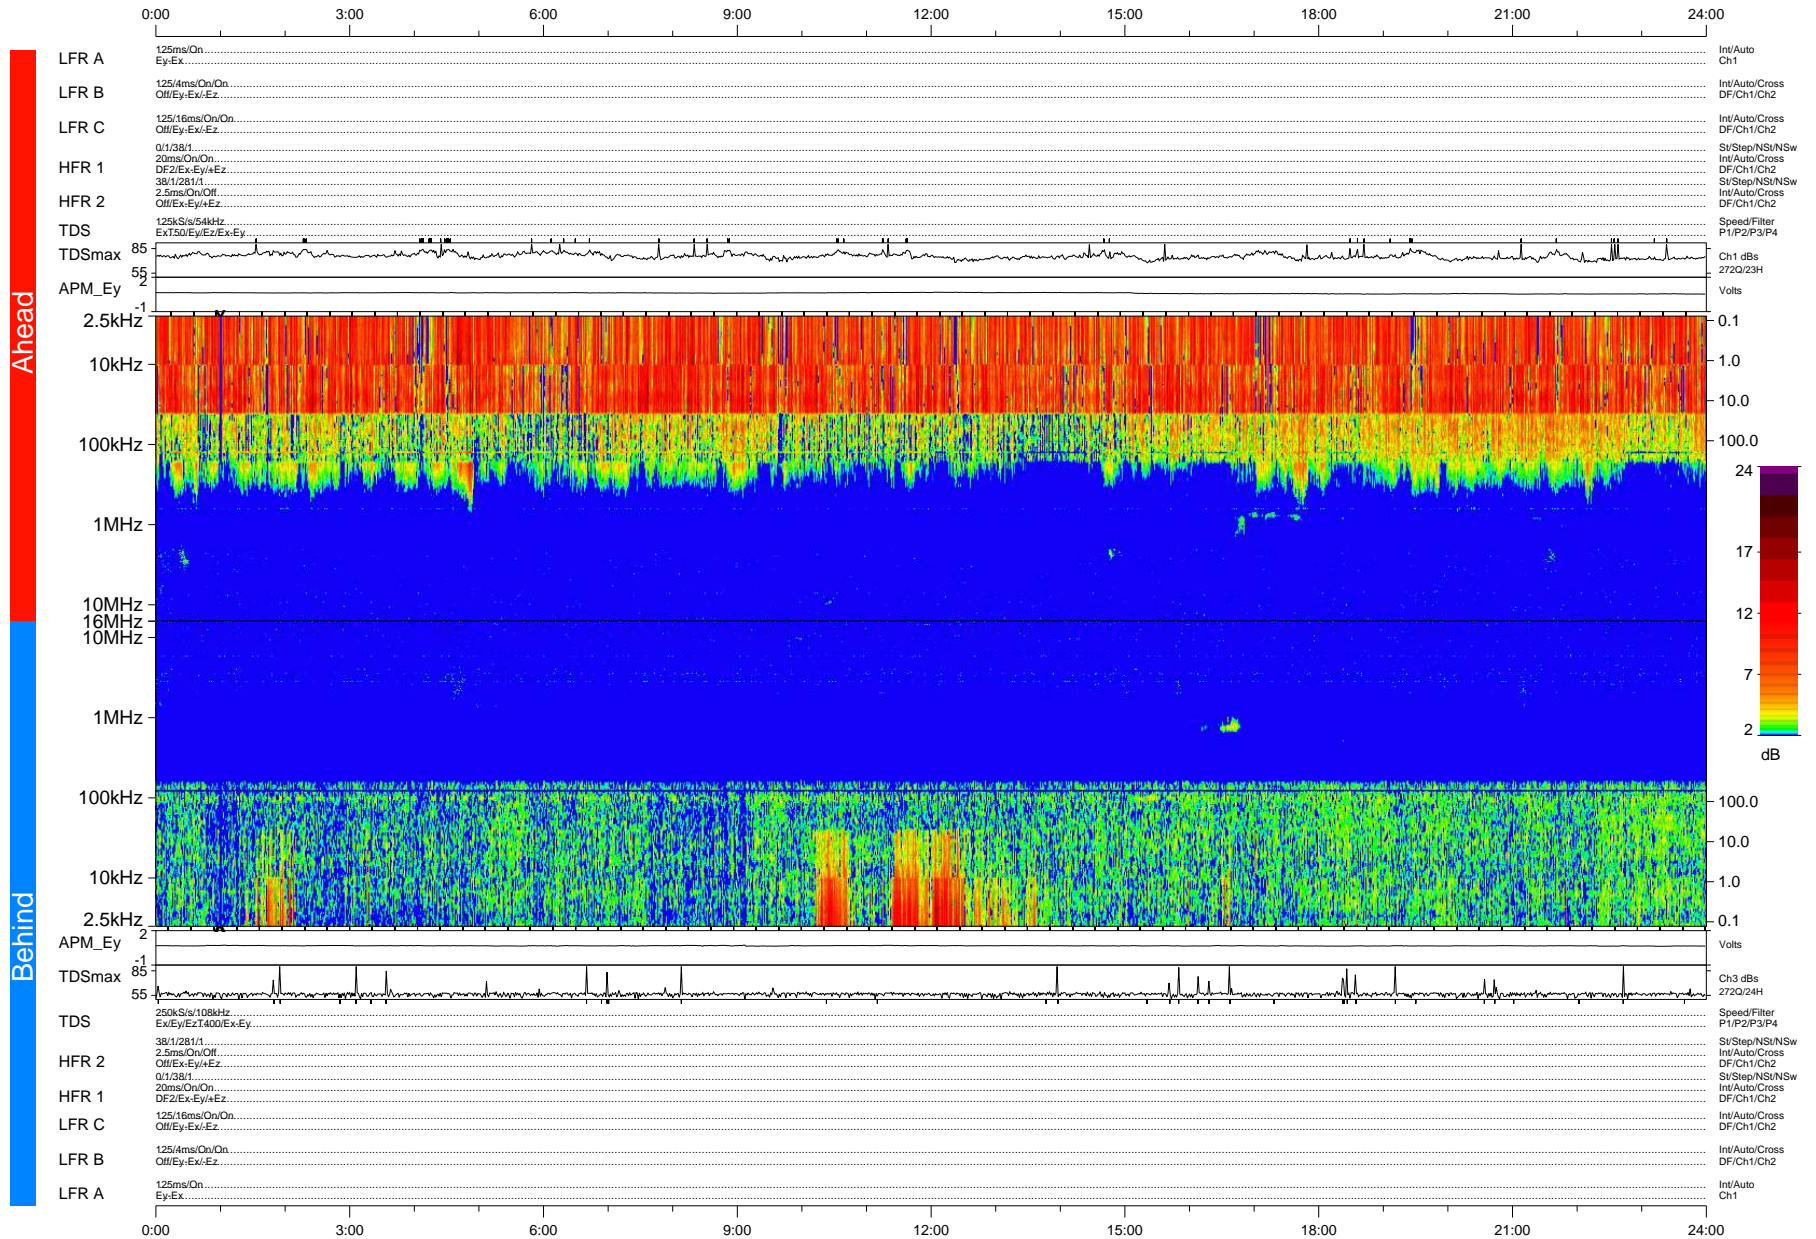

STEREO/WAVES Daily Summary - 28-Jan-2009 (DOY 028)

Ahead source file: swaves_ahead_2009_028_1_04.fin (Recovery: 100.0% HK, 105% Pkts)
Ahead PSE Angle: 43.0°

DPU up 7.1d, V406d6

Behind PSE Angle: -47.2°
Behind source file: swaves_behind_2009_028_1_04.fin (Recovery: 100.0% HK, 106% Pkts)

Time (UTC)