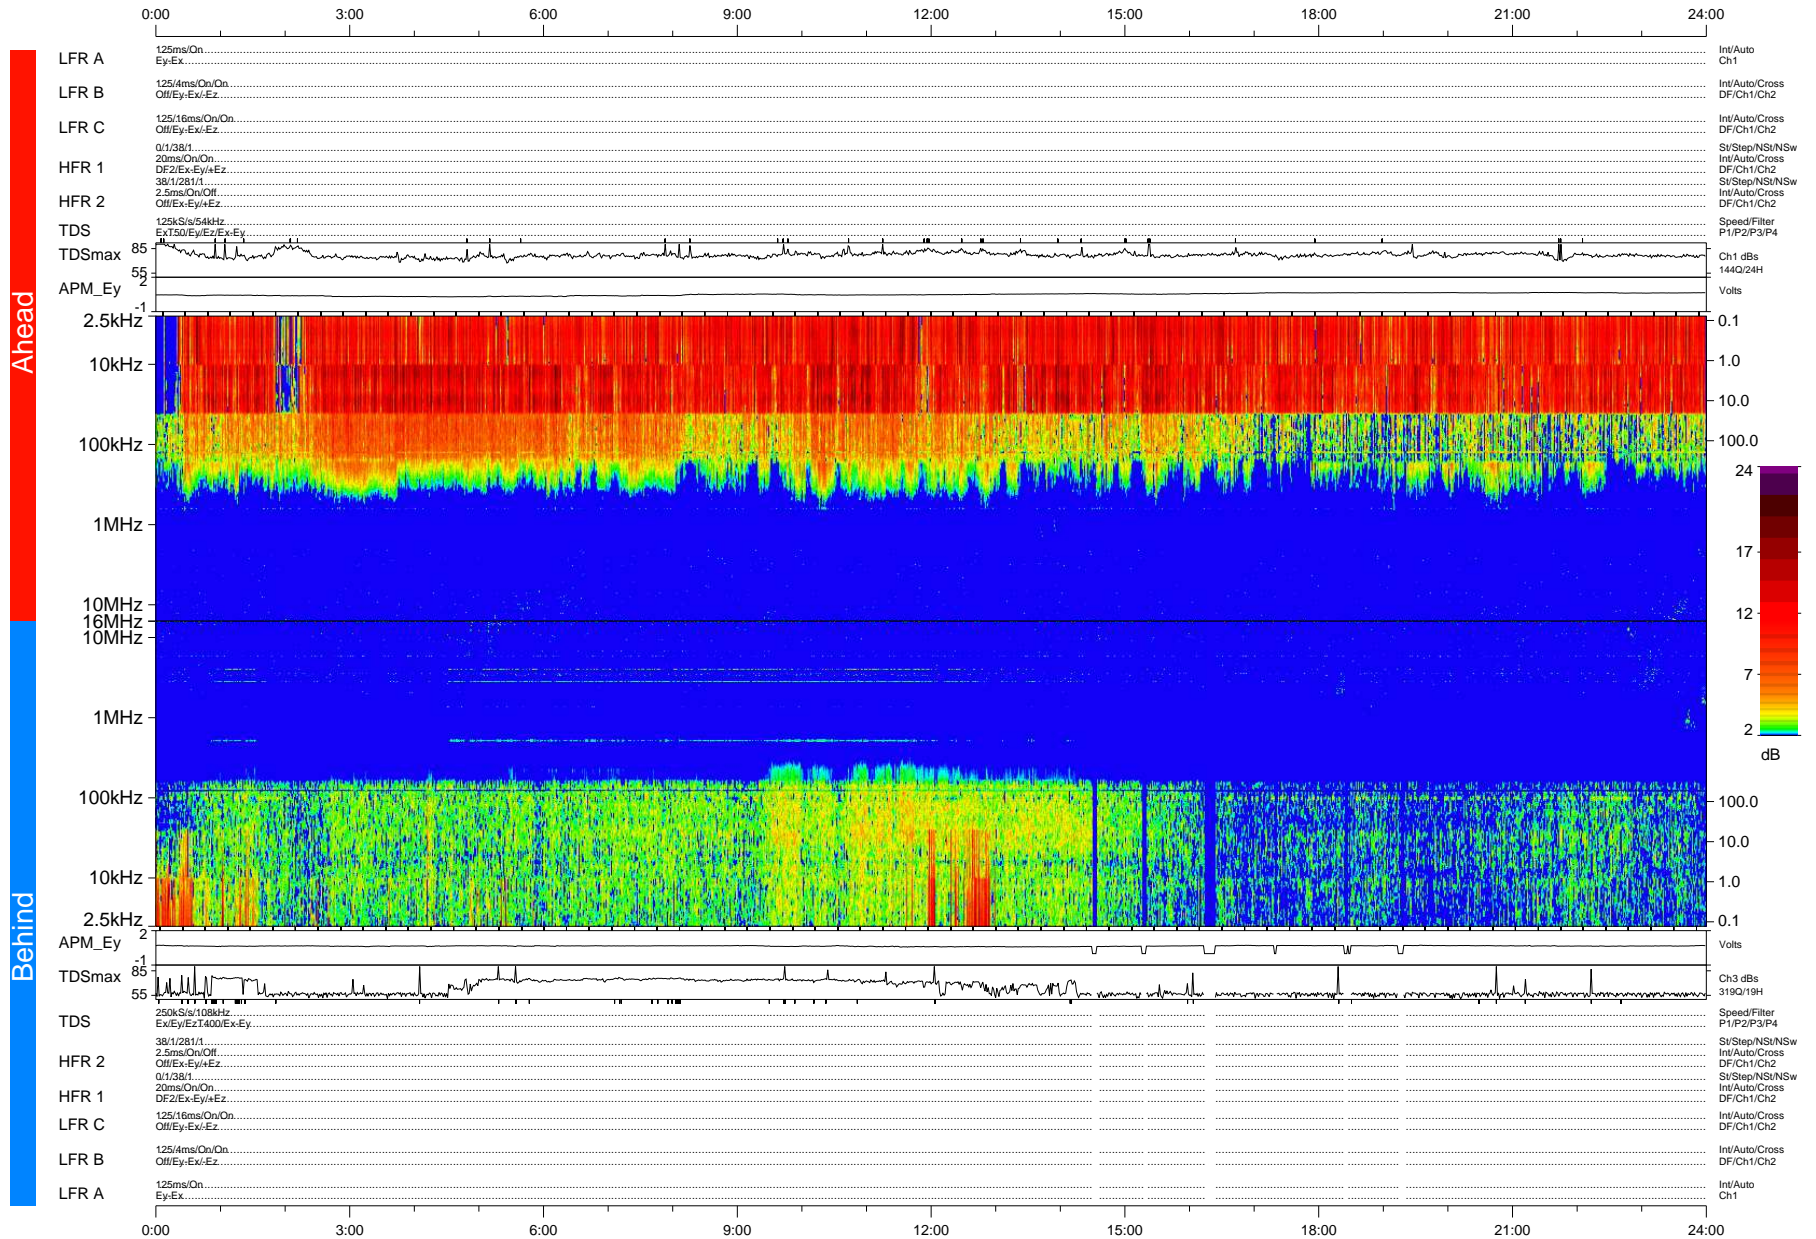

STEREO/WAVES Daily Summary - 27-Jan-2009 (DOY 027)

Ahead source file: swaves_ahead_2009_027_1_04.fin (Recovery: 100.0% HK, 87% Pkts)
Ahead PSE Angle: 43.0°

DPU up 6.1d, V406d6

Behind PSE Angle: -47.2°
Behind source file: swaves_behind_2009_027_1_04.fin (Recovery: 97.9% HK, 113% Pkts)

Time (UTC)