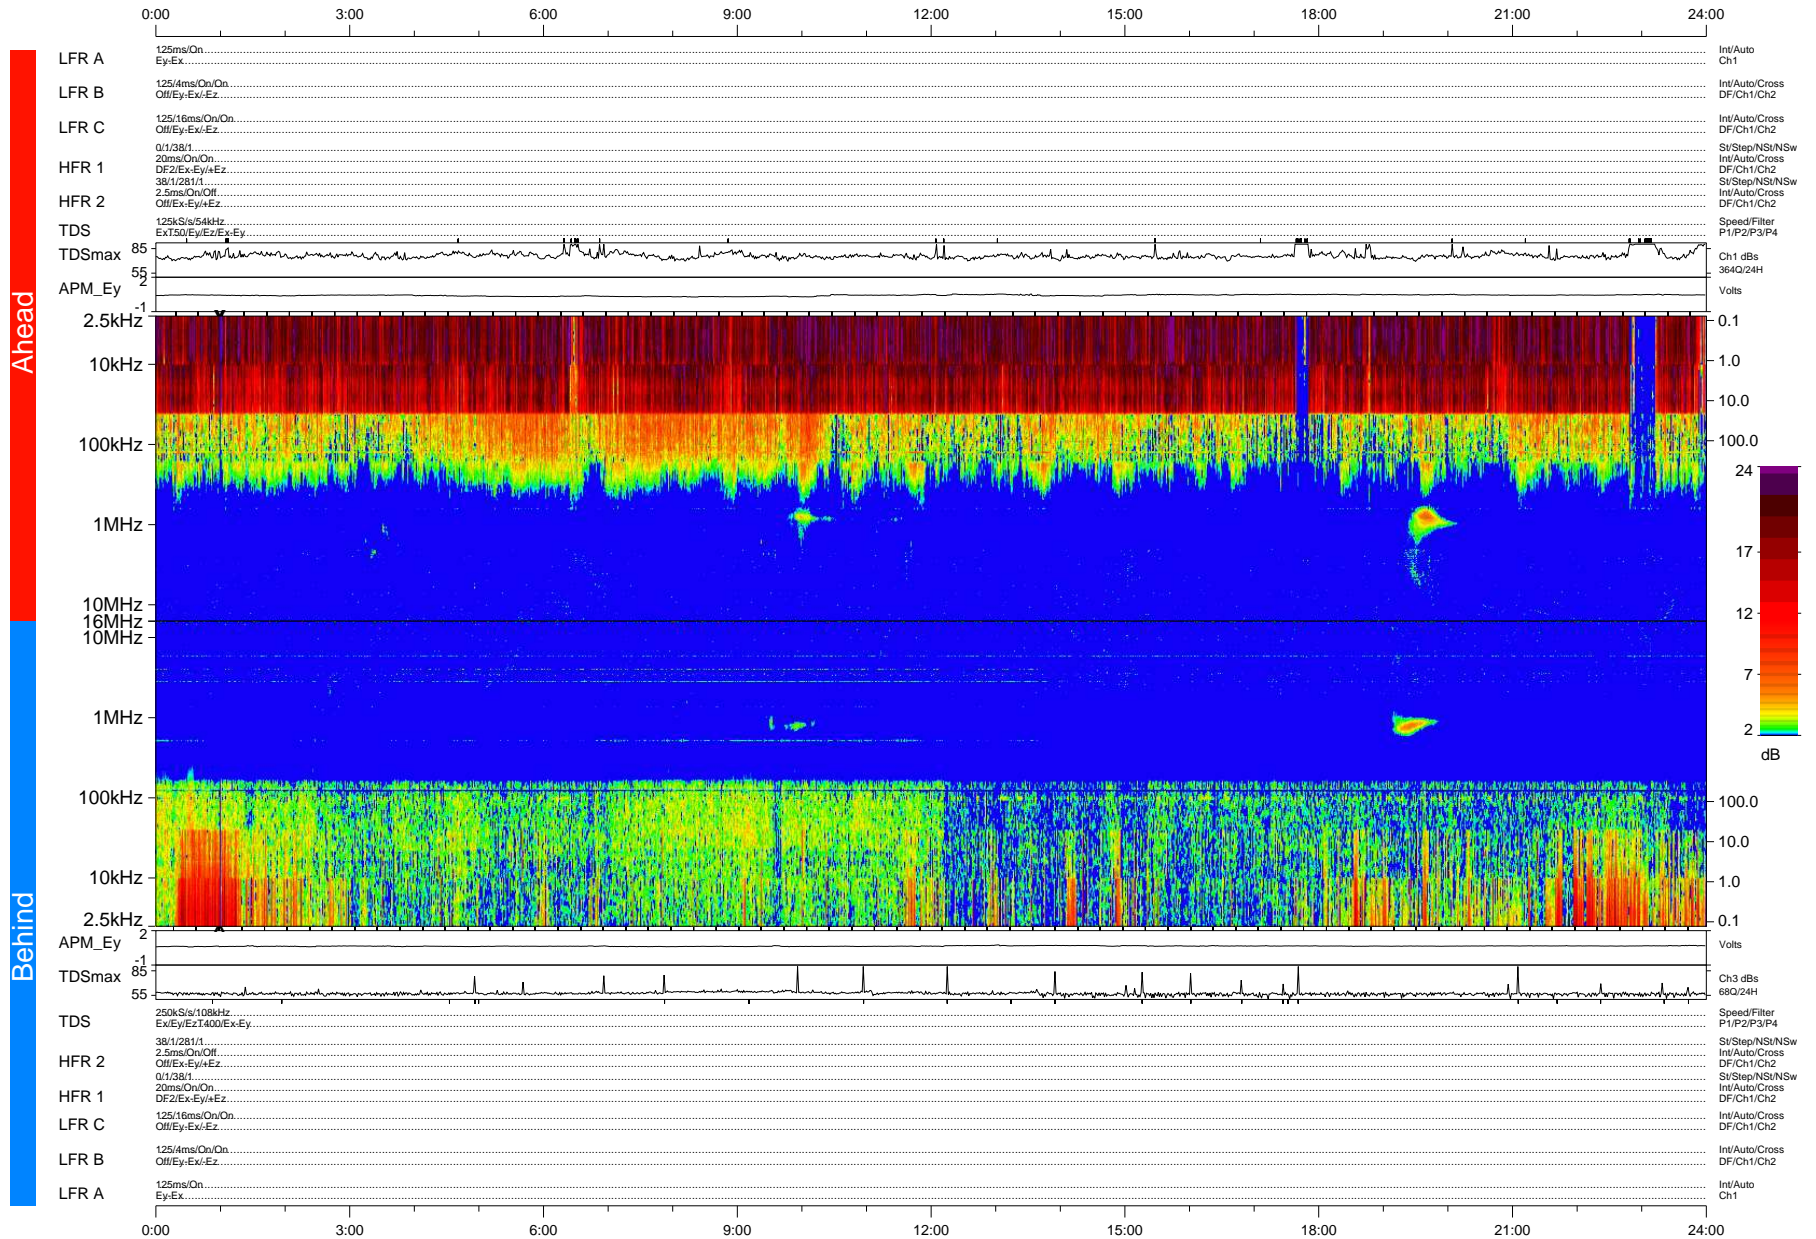

STEREO/WAVES Daily Summary - 26-Jan-2009 (DOY 026)

Ahead source file: swaves_ahead_2009_026_1_04.fin (Recovery: 100.0% HK, 119% Pkts)
Ahead PSE Angle: 43.0°

DPU up 5.1d, V406d6

Behind PSE Angle: -47.2°
Behind source file: swaves_behind_2009_026_1_04.fin (Recovery: 100.0% HK, 75% Pkts)

Time (UTC)