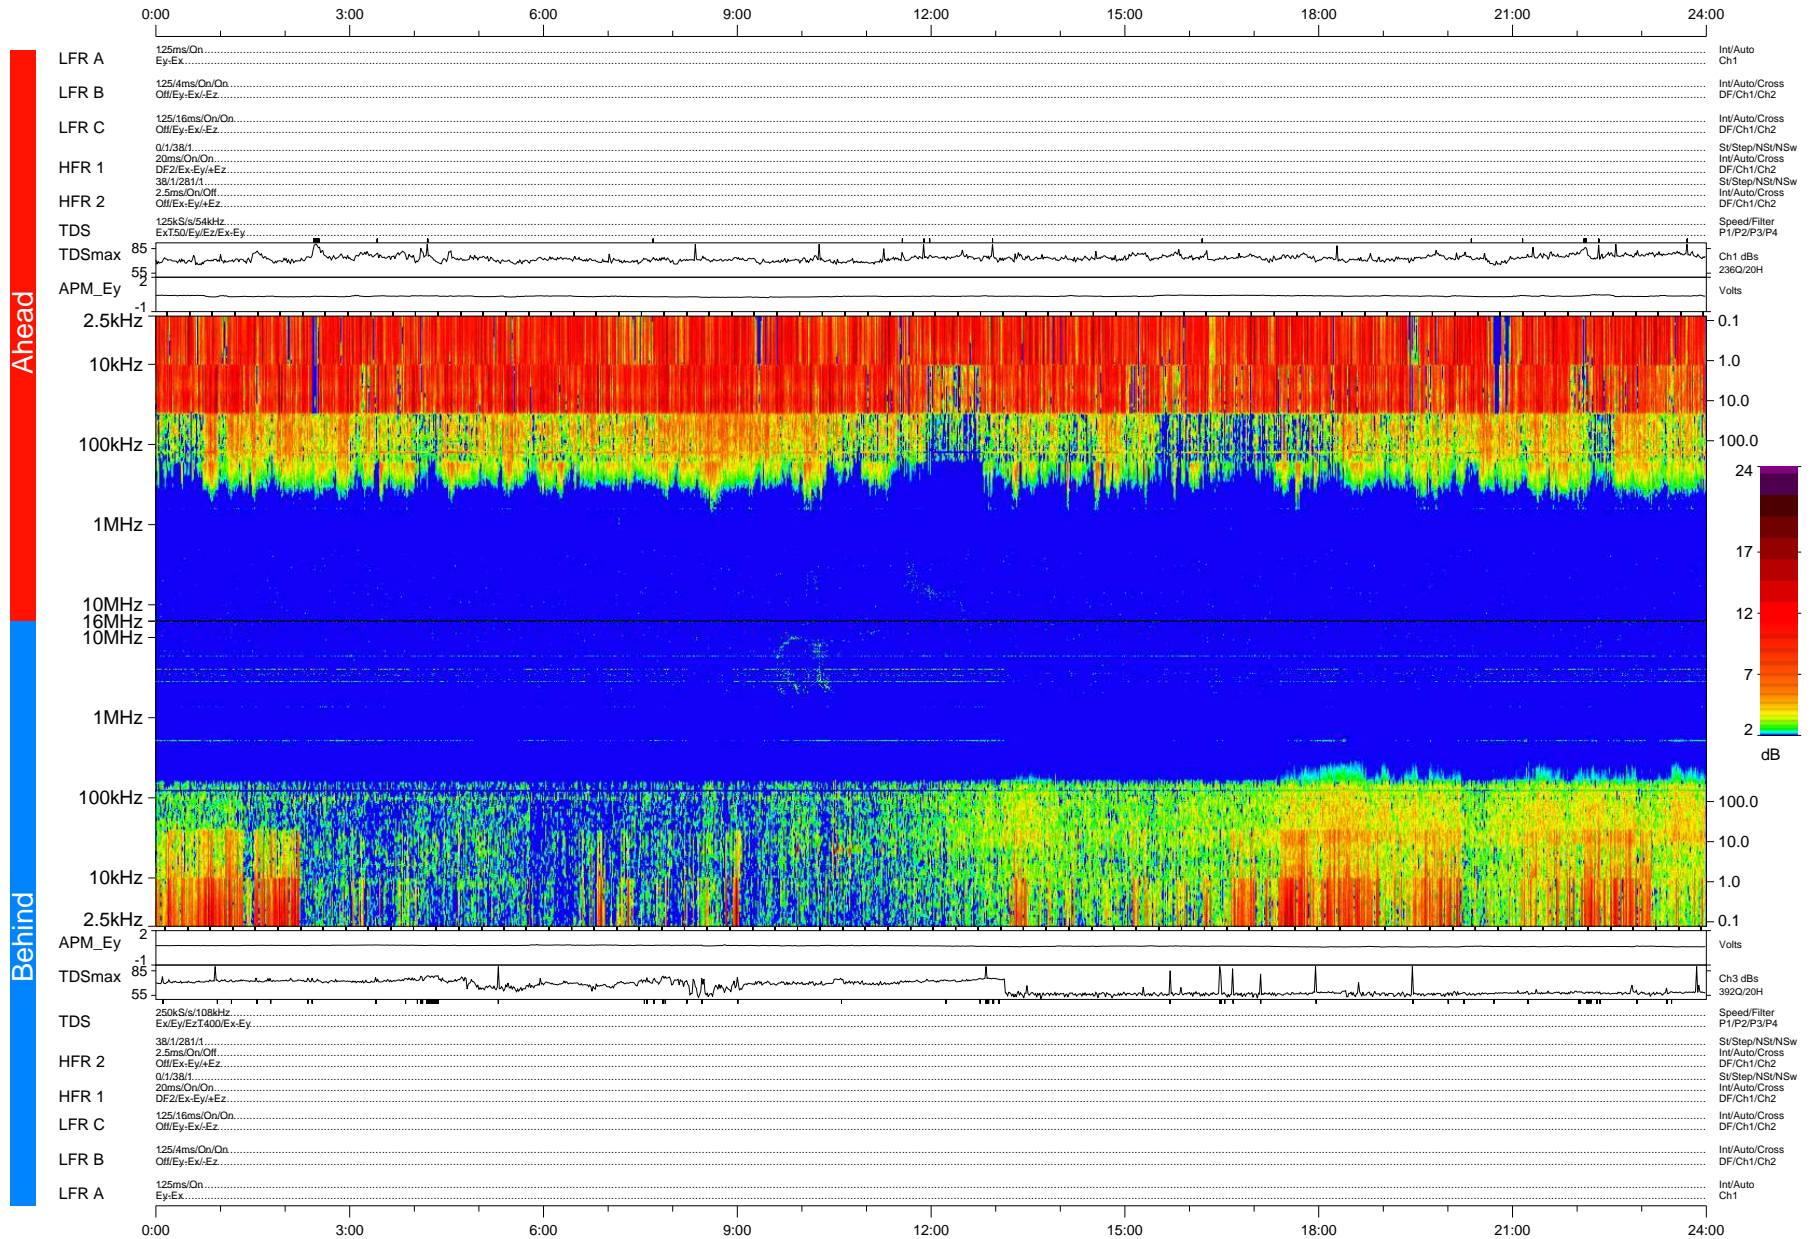

# STEREO/WAVES Daily Summary - 25-Jan-2009 (DOY 025)

Ahead source file: swaves\_ahead\_2009\_025\_1\_04.fin (Recovery: 100.0% HK, 100% Pkts)  
 Ahead PSE Angle: 42.9°

DPU up 4.1d, V406d6

Behind PSE Angle: -47.1°  
 Behind source file: swaves\_behind\_2009\_025\_1\_04.fin (Recovery: 100.0% HK, 123% Pkts)

Time (UTC)

file: stereo\_swaves\_daily-summary\_color-status\_20090125\_v04 DPU up 298.1d, V406d11  
 made by: space.umn.edu on macOS with IDL 8.8.2 on 2022-10-17 02:01:58, with Tmlib V945 / dynspec V311