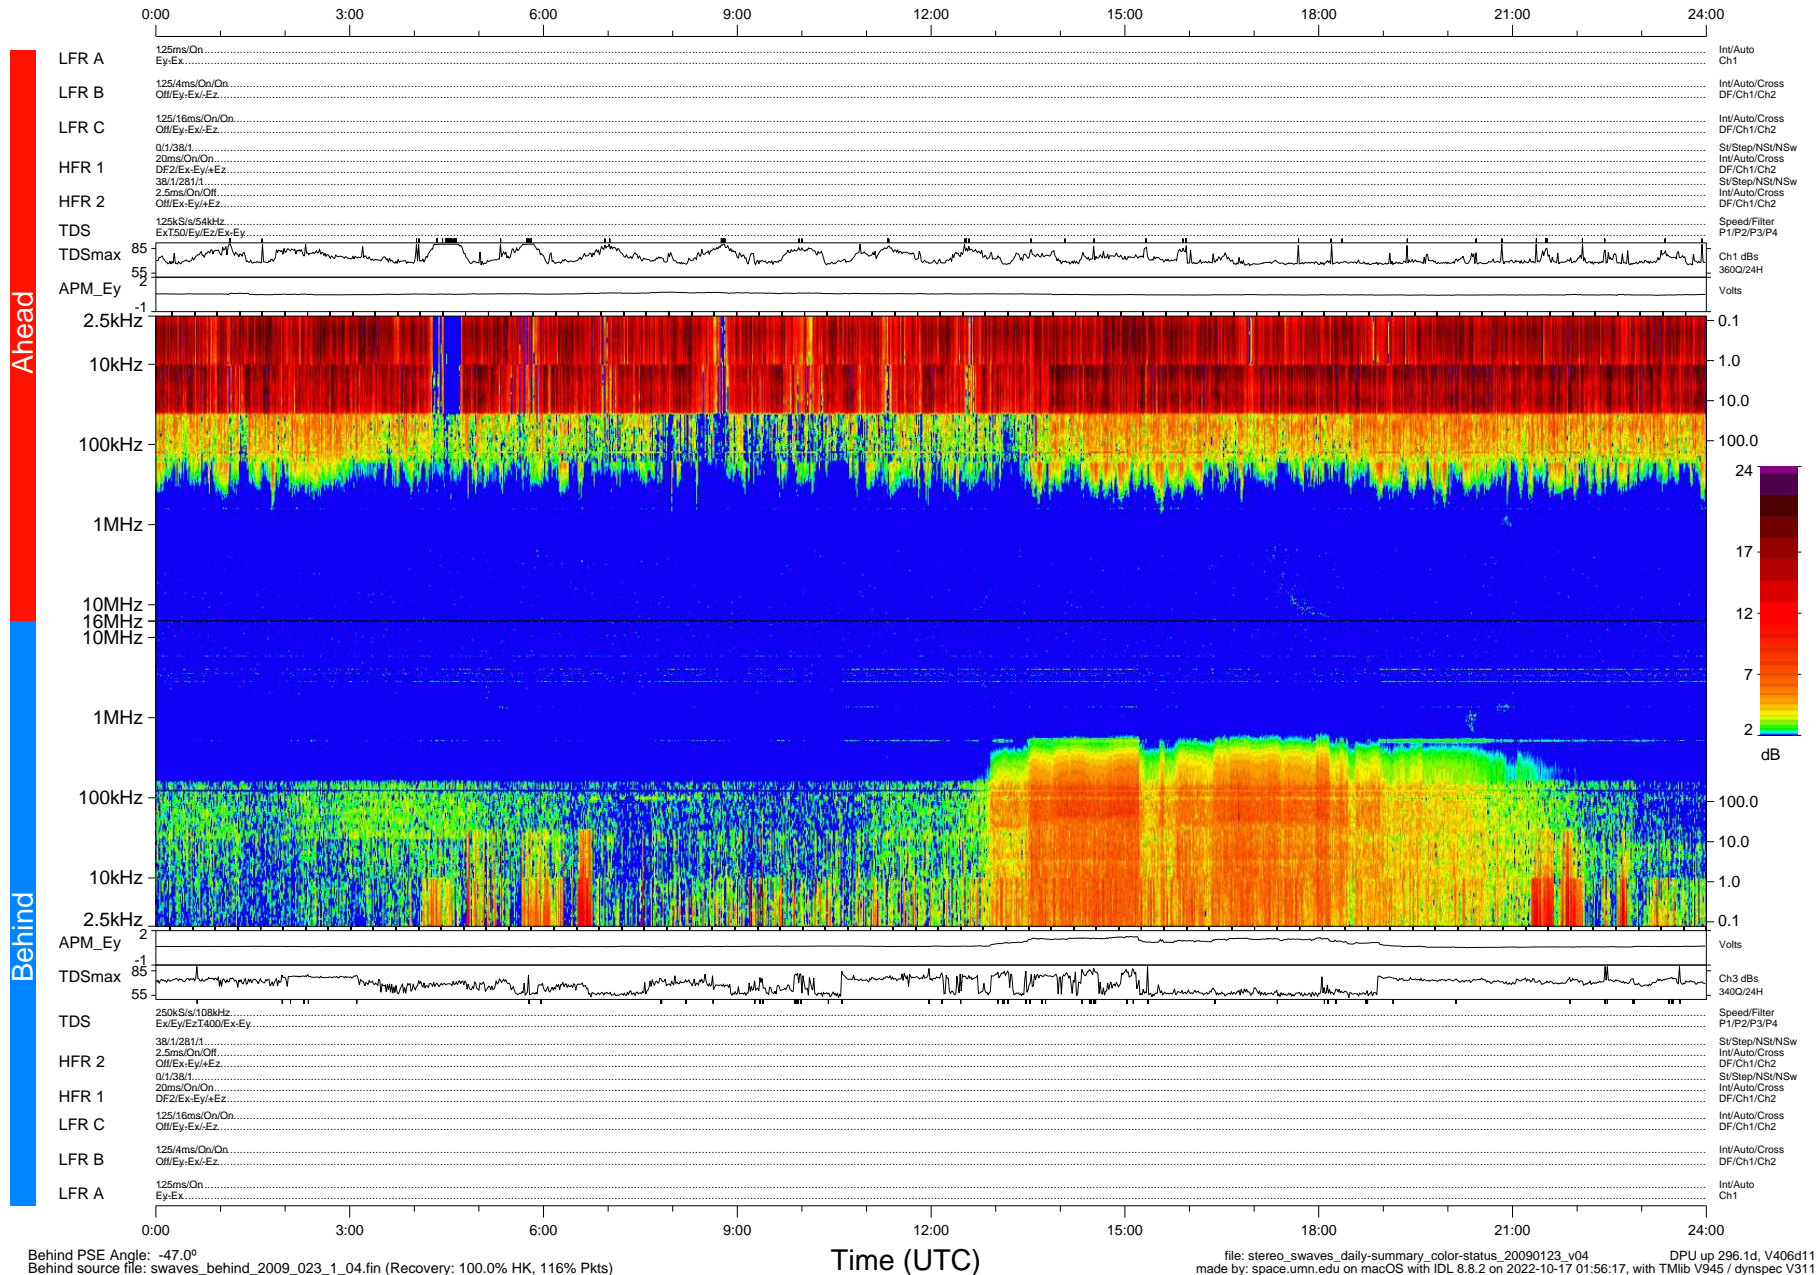

STEREO/WAVES Daily Summary - 23-Jan-2009 (DOY 023)

Ahead source file: swaves_ahead_2009_023_1_04.fin (Recovery: 100.0% HK, 118% Pkts)
Ahead PSE Angle: 43.0°

DPU up 2.1d, V406d6

Behind PSE Angle: -47.0°
Behind source file: swaves_behind_2009_023_1_04.fin (Recovery: 100.0% HK, 116% Pkts)

Time (UTC)