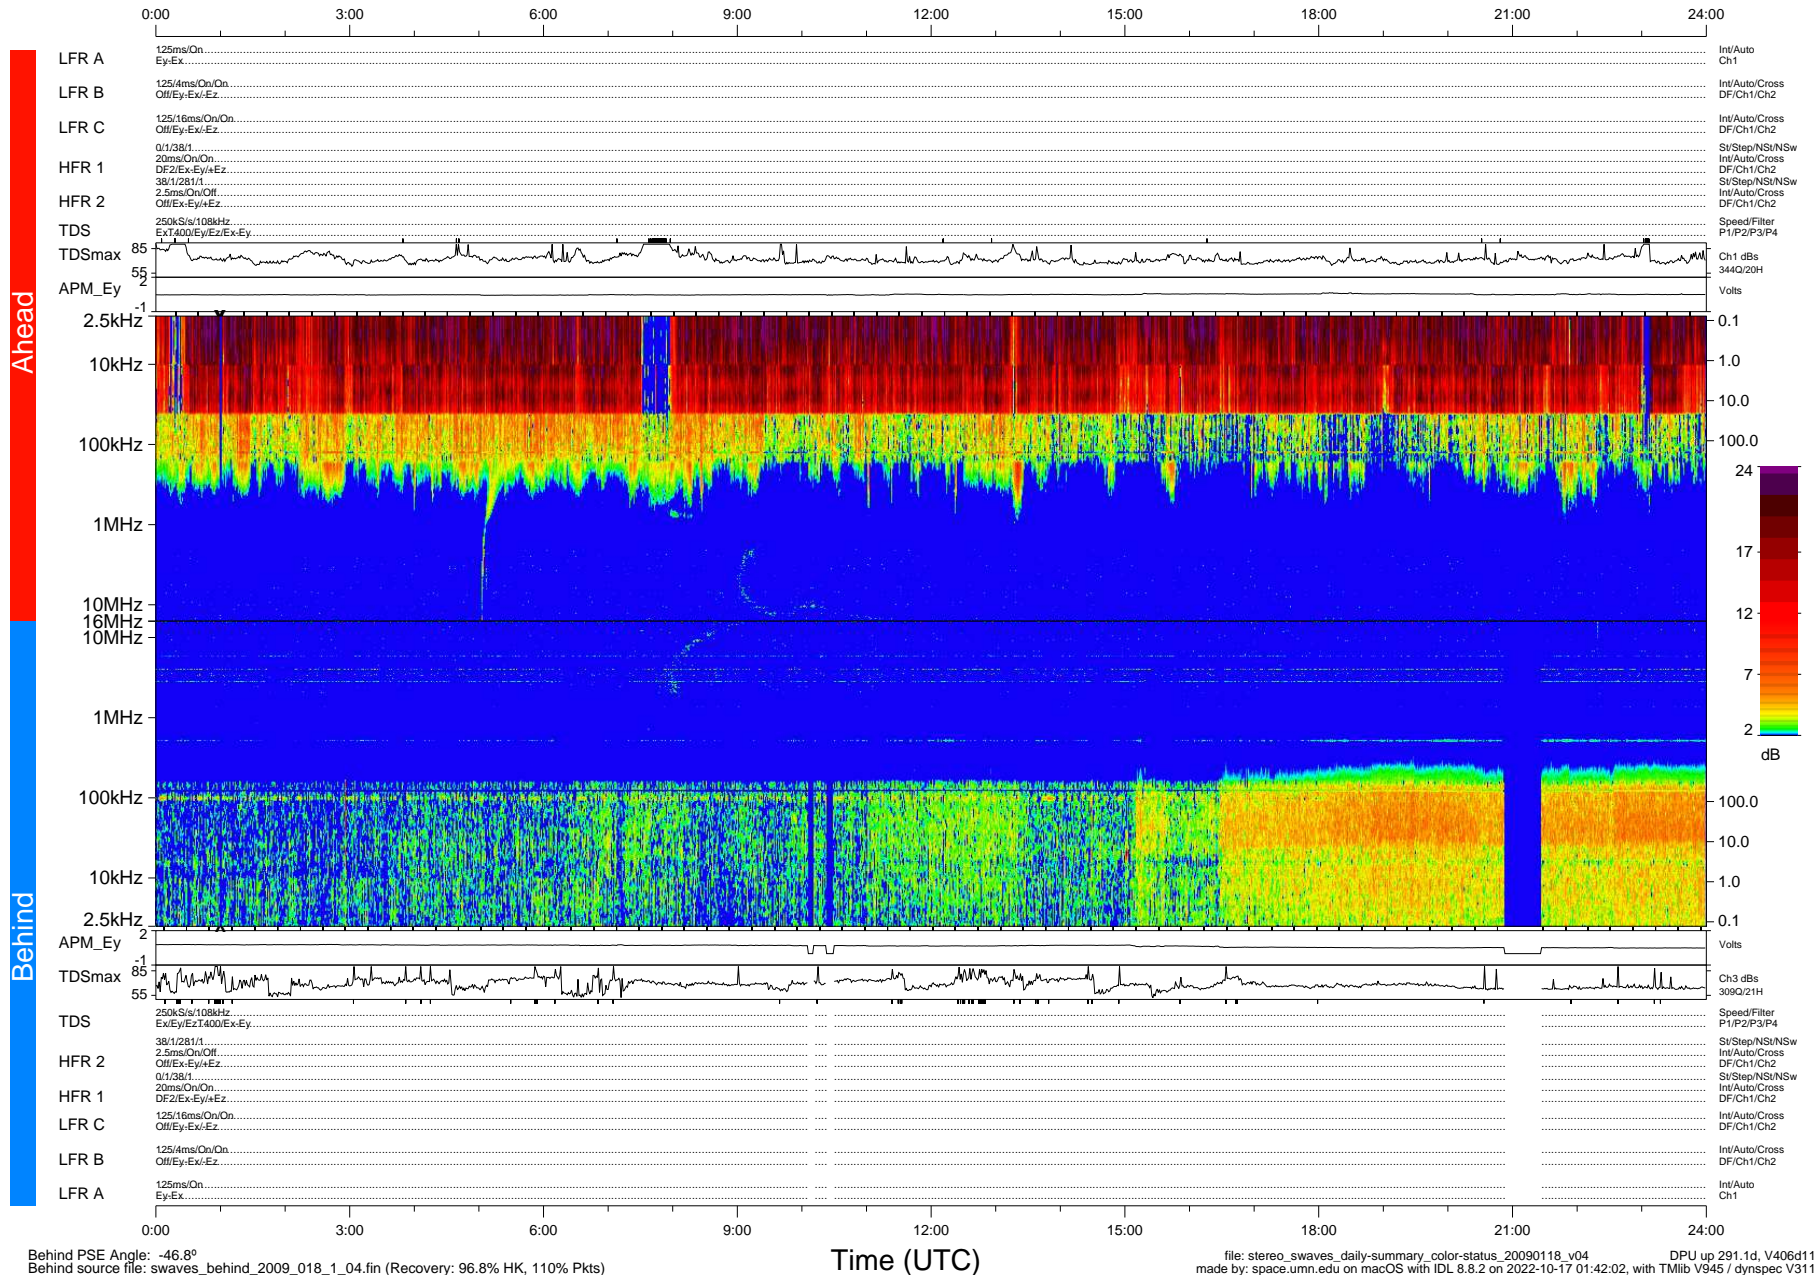

STEREO/WAVES Daily Summary - 18-Jan-2009 (DOY 018)

Ahead source file: swaves_ahead_2009_018_1_04.fin (Recovery: 100.0% HK, 115% Pkts)
Ahead PSE Angle: 42.9°

DPU up 9.0d, V406d10

Behind PSE Angle: -46.8°
Behind source file: swaves_behind_2009_018_1_04.fin (Recovery: 96.8% HK, 110% Pkts)

Time (UTC)