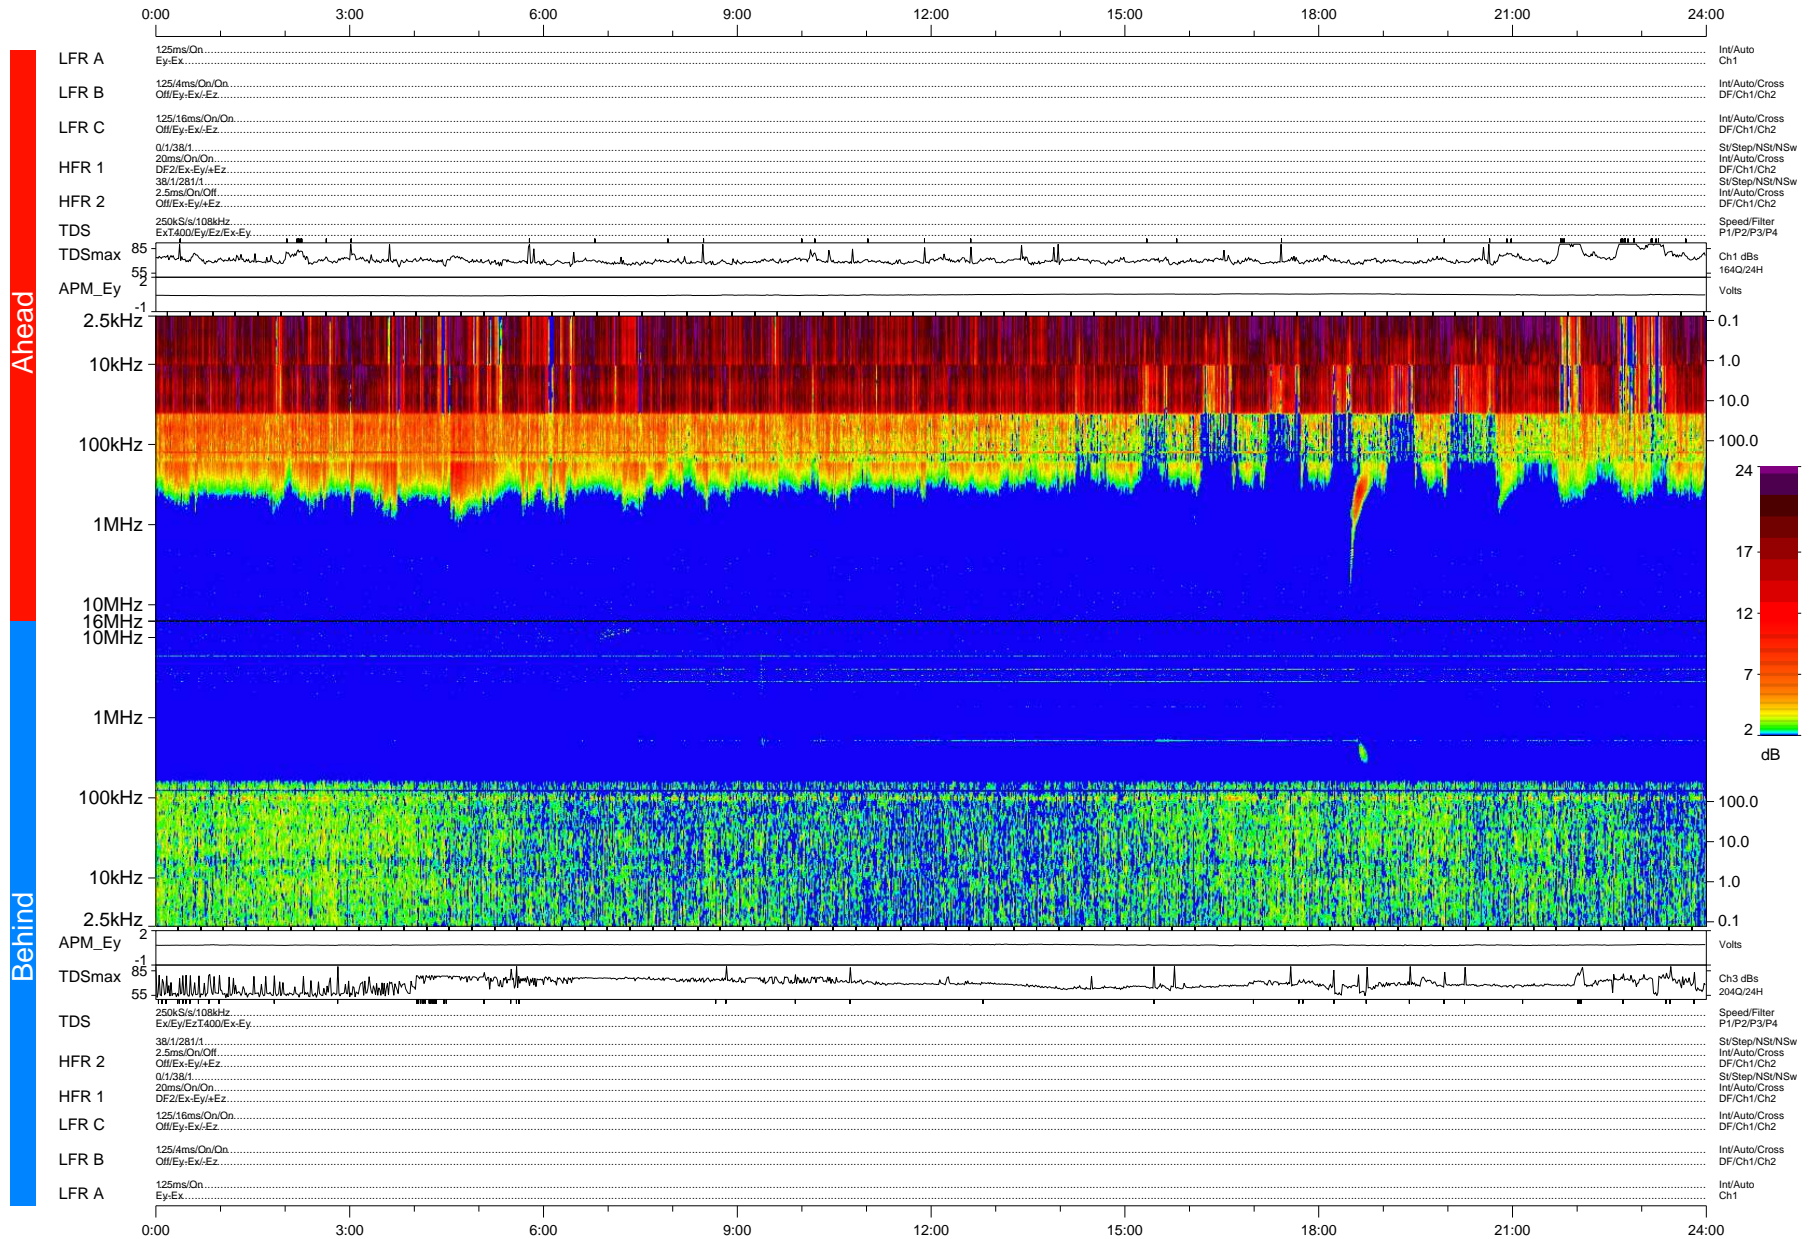

# STEREO/WAVES Daily Summary - 17-Jan-2009 (DOY 017)

Ahead source file: swaves\_ahead\_2009\_017\_1\_04.fin (Recovery: 100.0% HK, 90% Pkts)  
 Ahead PSE Angle: 42.8°

DPU up 8.0d, V406d10

Behind PSE Angle: -46.8°  
 Behind source file: swaves\_behind\_2009\_017\_1\_04.fin (Recovery: 100.0% HK, 95% Pkts)

Time (UTC)

file: stereo\_swaves\_daily-summary\_color-status\_20090117\_v04 DPU up 290.1d, V406d11  
 made by: space.umn.edu on macOS with IDL 8.8.2 on 2022-10-17 01:39:10, with TMLib V945 / dynspec V311