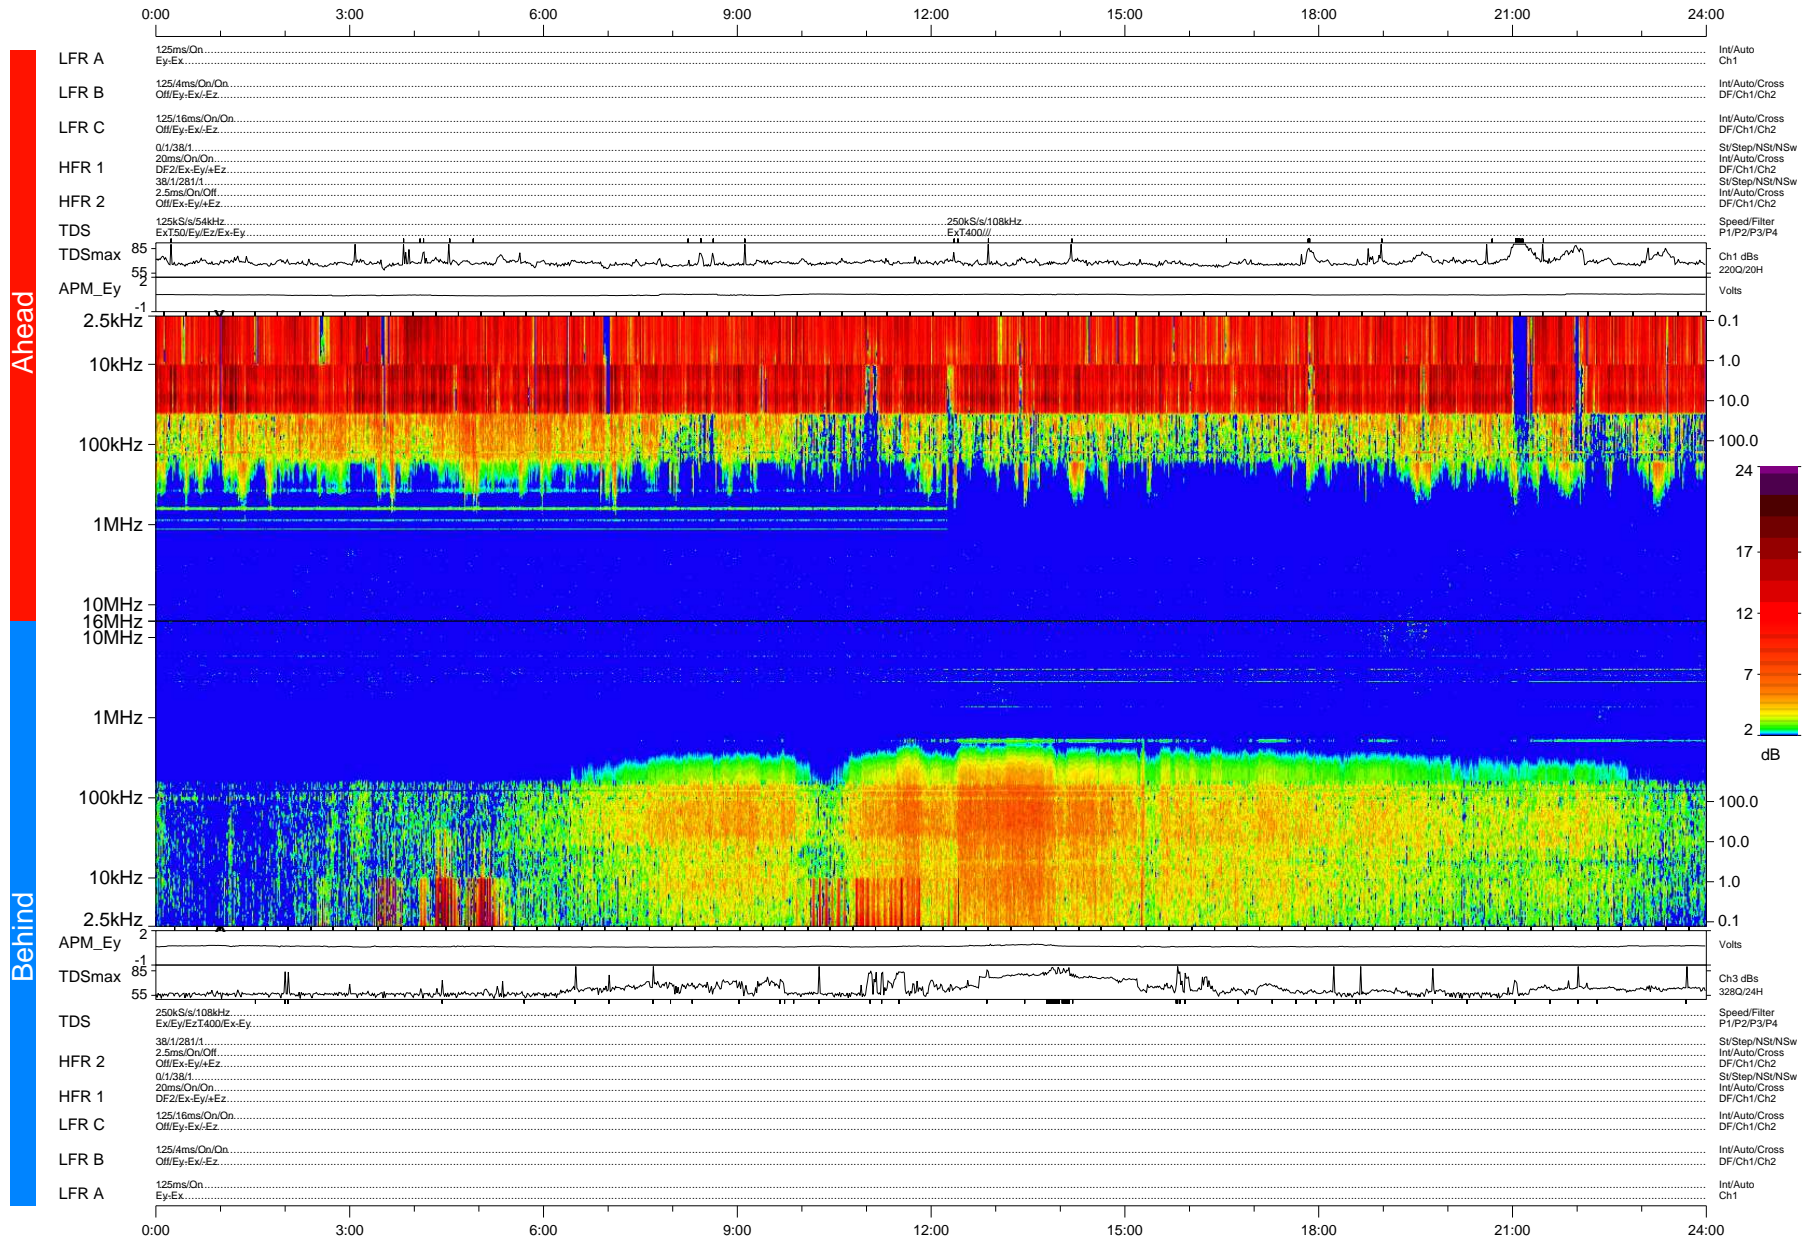

STEREO/WAVES Daily Summary - 14-Jan-2009 (DOY 014)

Ahead source file: swaves_ahead_2009_014_1_04.fin (Recovery: 100.0% HK, 97% Pkts)
 Ahead PSE Angle: 42.7°

DPU up 5.0d, V406d10

Behind PSE Angle: -46.7°
 Behind source file: swaves_behind_2009_014_1_04.fin (Recovery: 100.0% HK, 114% Pkts)

Time (UTC)

file: stereo_swaves_daily-summary_color-status_20090114_v04 DPU up 287.1d, V406d11
 made by: space.umn.edu on macOS with IDL 8.8.2 on 2022-10-17 01:30:40, with TMLib V945 / dynspec V311