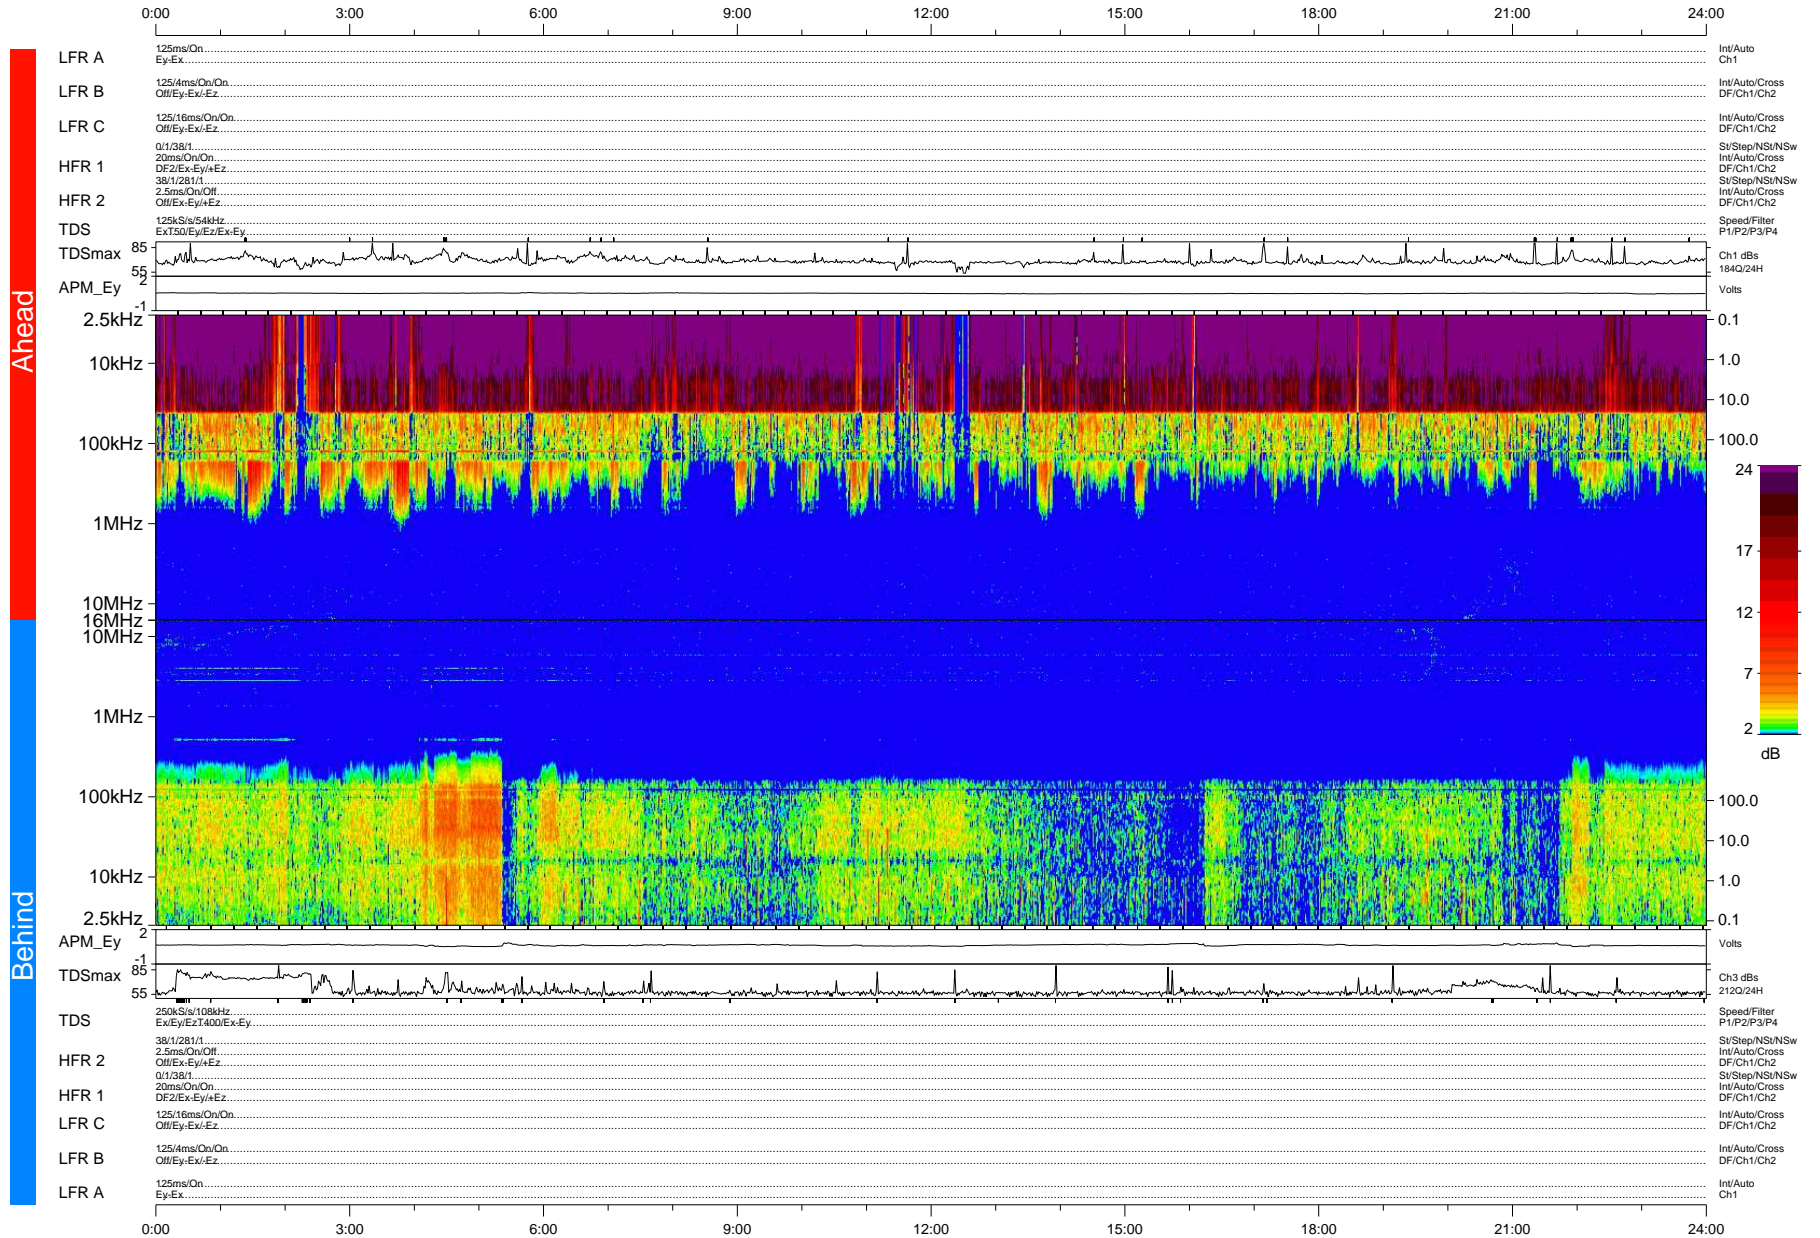

STEREO/WAVES Daily Summary - 13-Jan-2009 (DOY 013)

Ahead source file: swaves_ahead_2009_013_1_04.fin (Recovery: 100.0% HK, 93% Pkts)
Ahead PSE Angle: 42.8°

DPU up 4.0d, V406d6

Behind PSE Angle: -46.6°
Behind source file: swaves_behind_2009_013_1_04.fin (Recovery: 100.0% HK, 97% Pkts)

Time (UTC)