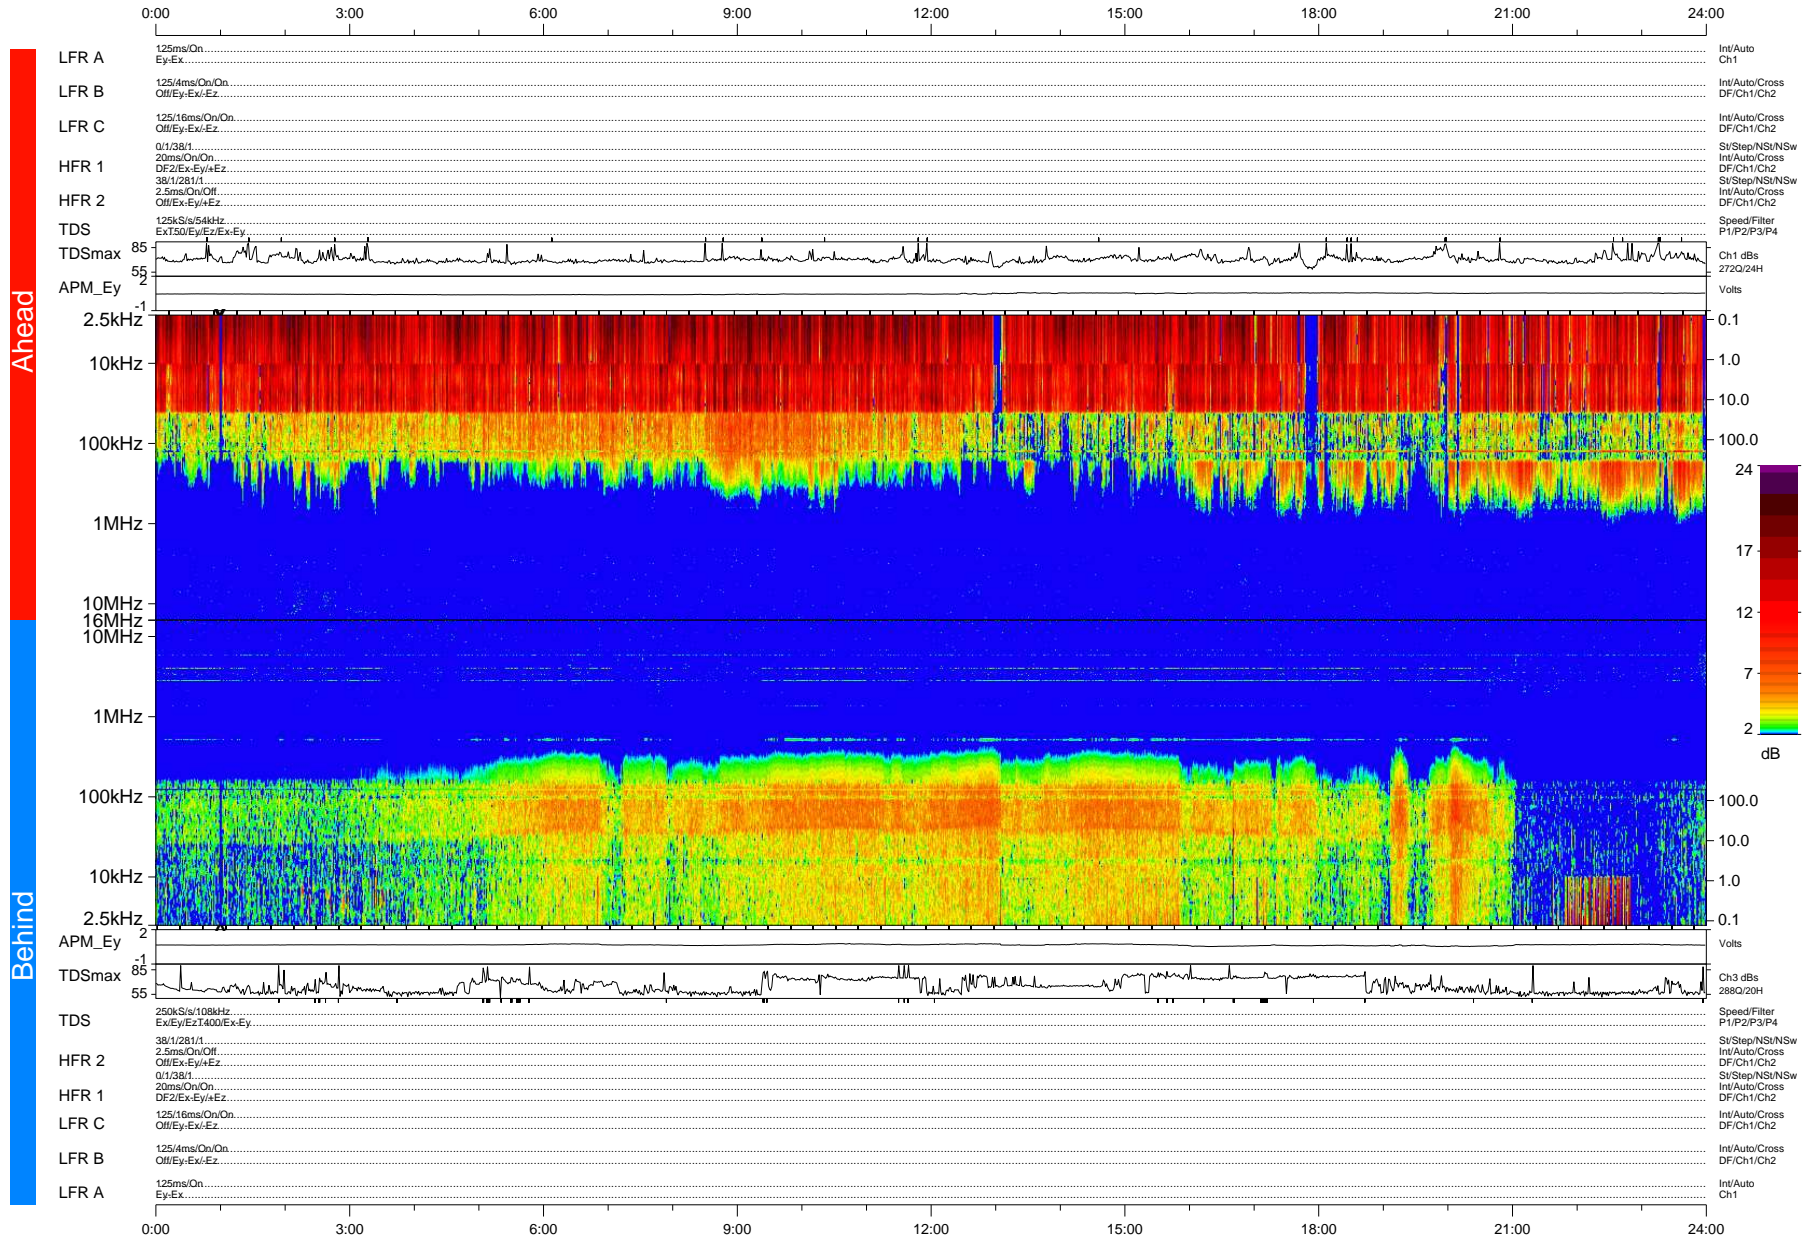

STEREO/WAVES Daily Summary - 12-Jan-2009 (DOY 012)

Ahead source file: swaves_ahead_2009_012_1_04.fin (Recovery: 100.0% HK, 106% Pkts)
 Ahead PSE Angle: 42.8°

DPU up 3.0d, V406d6

Behind PSE Angle: -46.5°
 Behind source file: swaves_behind_2009_012_1_04.fin (Recovery: 100.0% HK, 107% Pkts)

Time (UTC)

file: stereo_swaves_daily-summary_color-status_20090112_v04 DPU up 285.1d, V406d11
 made by: space.umn.edu on macOS with IDL 8.8.2 on 2022-10-17 01:24:57, with TMLib V945 / dynspec V311