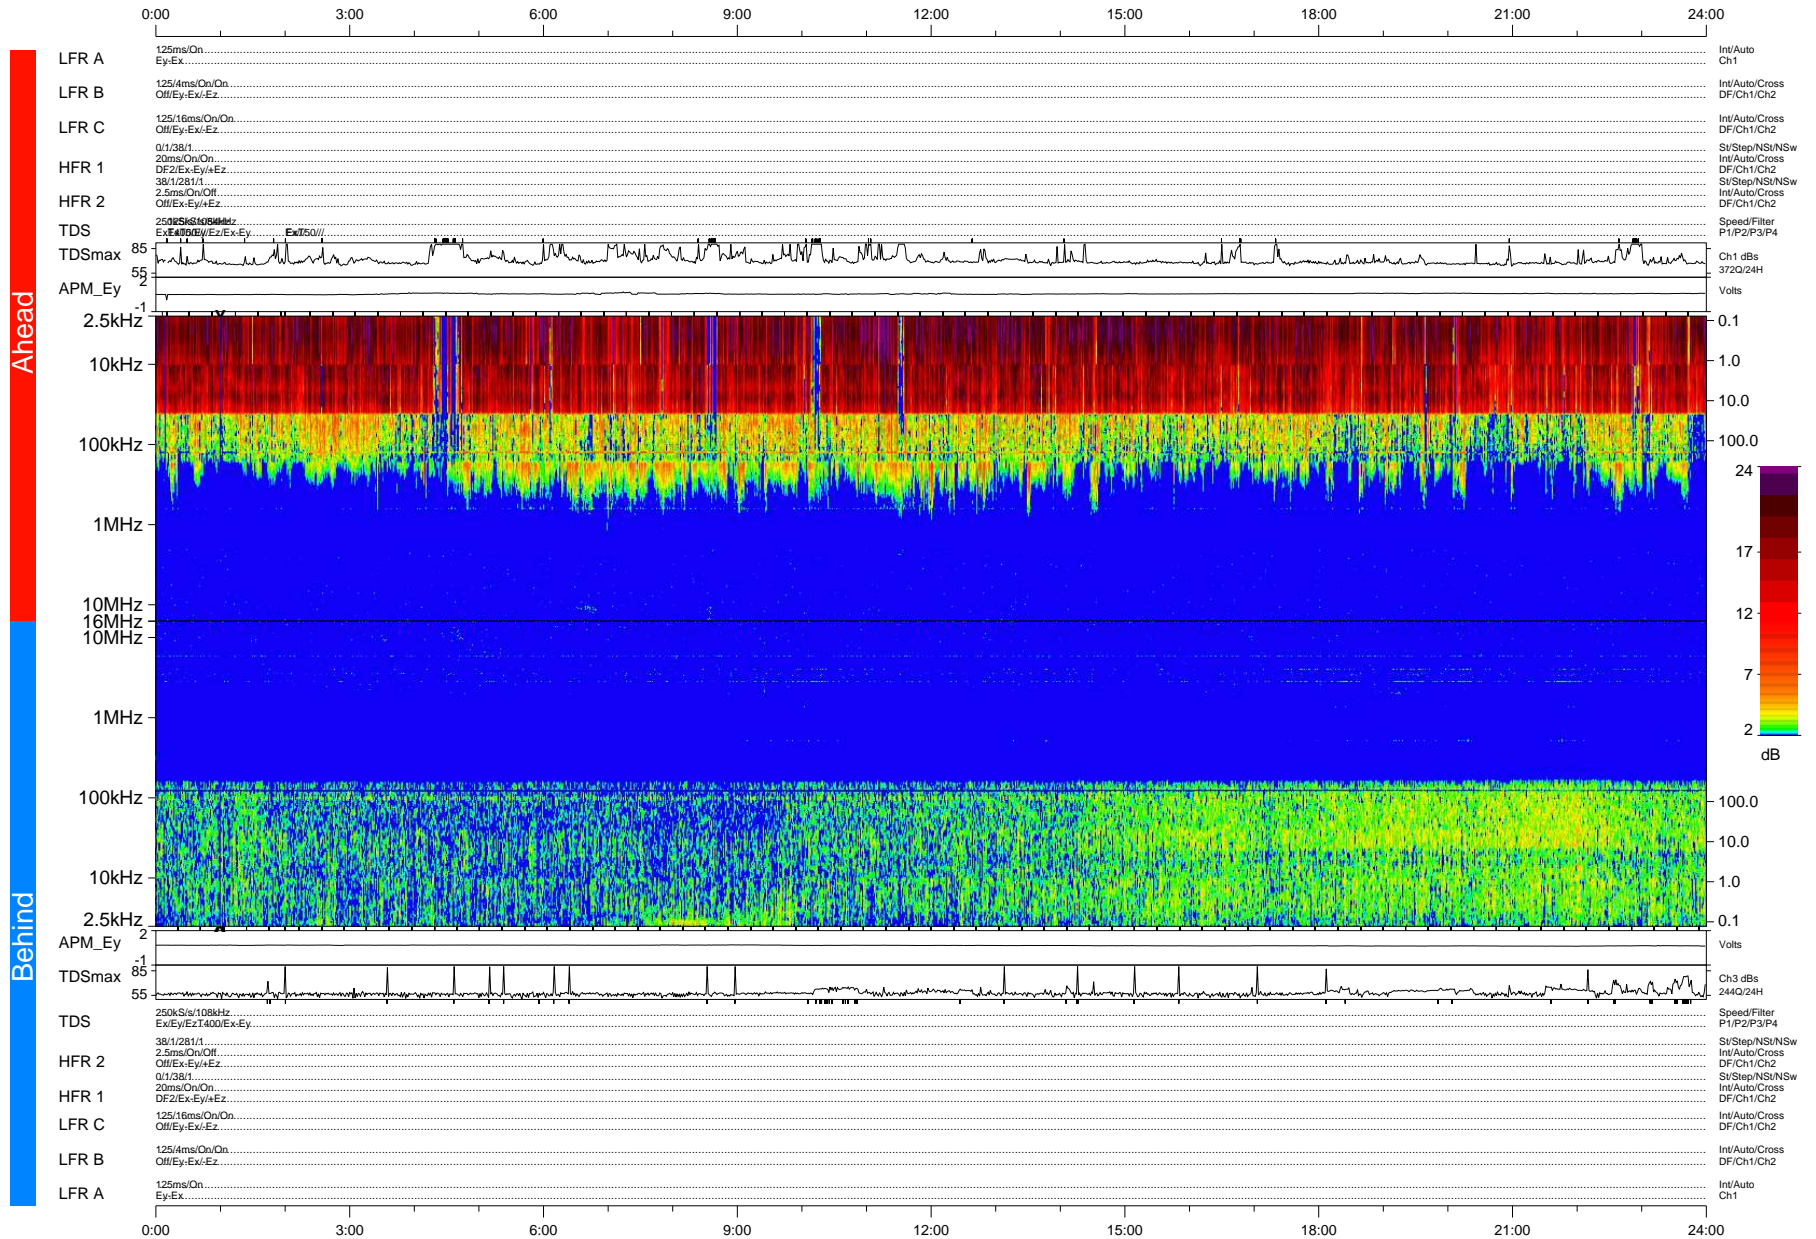

STEREO/WAVES Daily Summary - 10-Jan-2009 (DOY 010)

Ahead source file: swaves_ahead_2009_010_1_04.fin (Recovery: 99.9% HK, 120% Pkts)
 Ahead PSE Angle: 42.7°

DPU up 1.0d, V406d6

Behind PSE Angle: -46.5°
 Behind source file: swaves_behind_2009_010_1_04.fin (Recovery: 100.0% HK, 101% Pkts)

Time (UTC)

file: stereo_swaves_daily-summary_color-status_20090110_v04 DPU up 283.1d, V406d11
 made by: space.umn.edu on macOS with IDL 8.8.2 on 2022-10-17 01:19:16, with TMLib V945 / dynspec V311