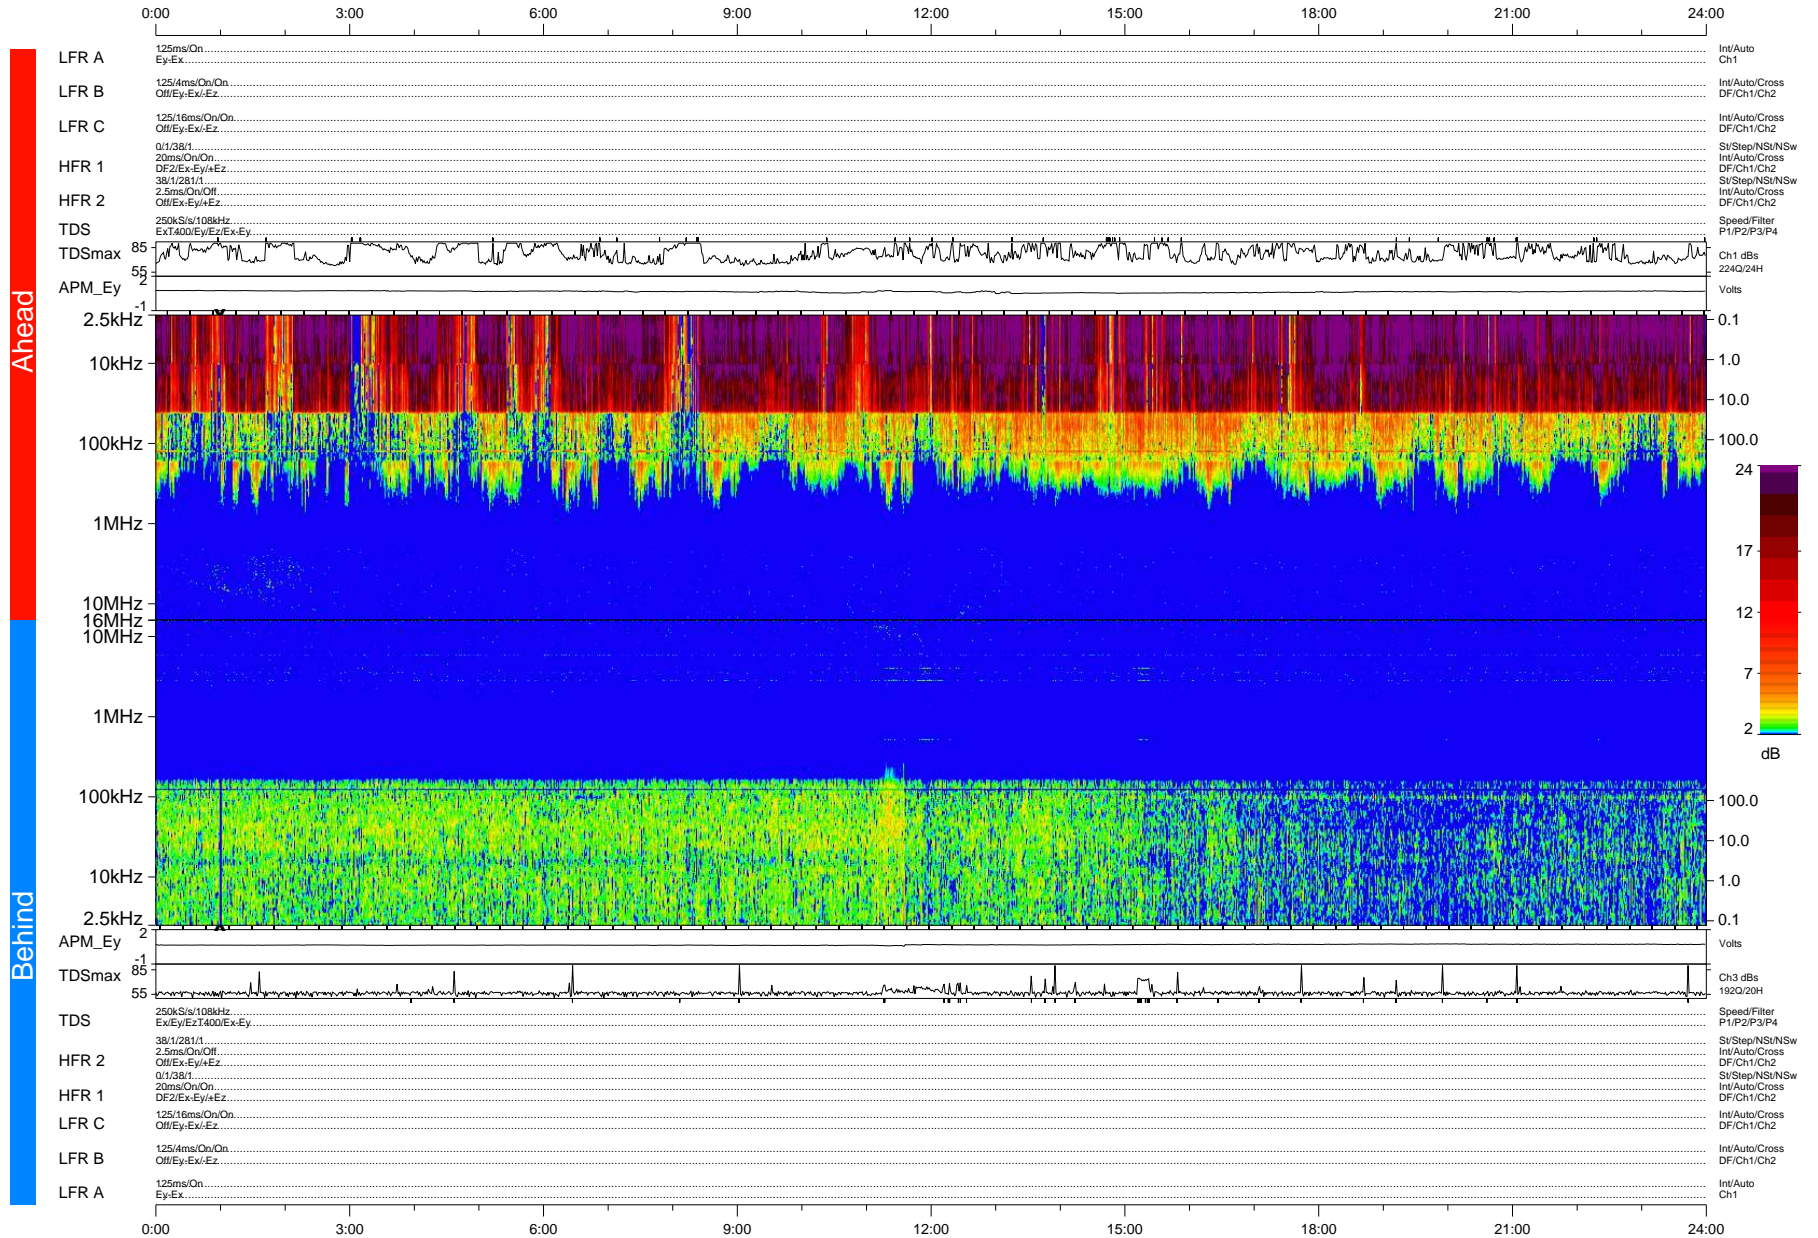

STEREO/WAVES Daily Summary - 08-Jan-2009 (DOY 008)

Ahead source file: swaves_ahead_2009_008_1_04.fin (Recovery: 100.0% HK, 99% Pkts)
Ahead PSE Angle: 42.7°

DPU up 15.4d, V406d10

Behind PSE Angle: -46.3°
Behind source file: swaves_behind_2009_008_1_04.fin (Recovery: 100.0% HK, 93% Pkts)

Time (UTC)