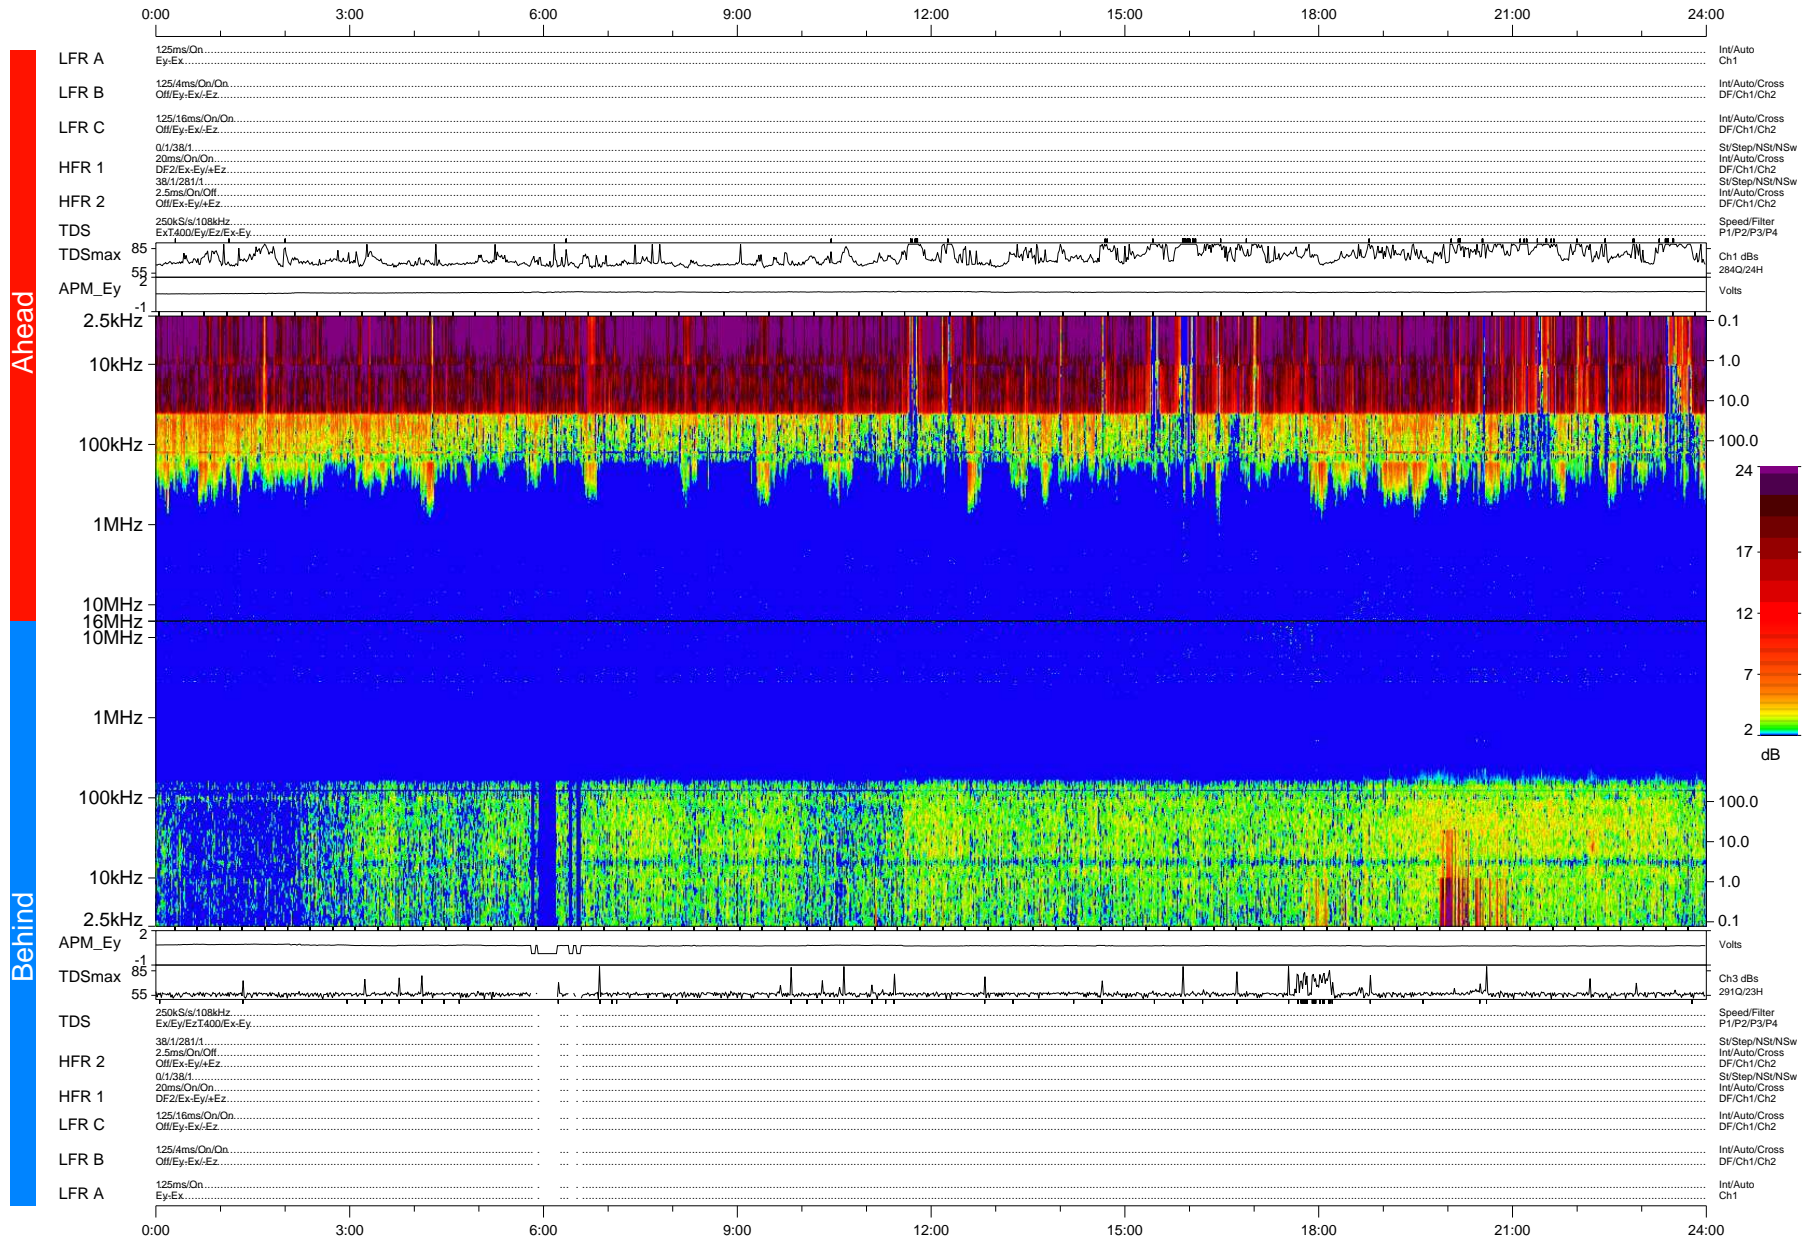

STEREO/WAVES Daily Summary - 07-Jan-2009 (DOY 007)

Ahead source file: swaves_ahead_2009_007_1_04.fin (Recovery: 100.0% HK, 107% Pkts)
Ahead PSE Angle: 42.7°

DPU up 14.4d, V406d10

Behind PSE Angle: -46.3°
Behind source file: swaves_behind_2009_007_1_04.fin (Recovery: 97.9% HK, 108% Pkts)

Time (UTC)