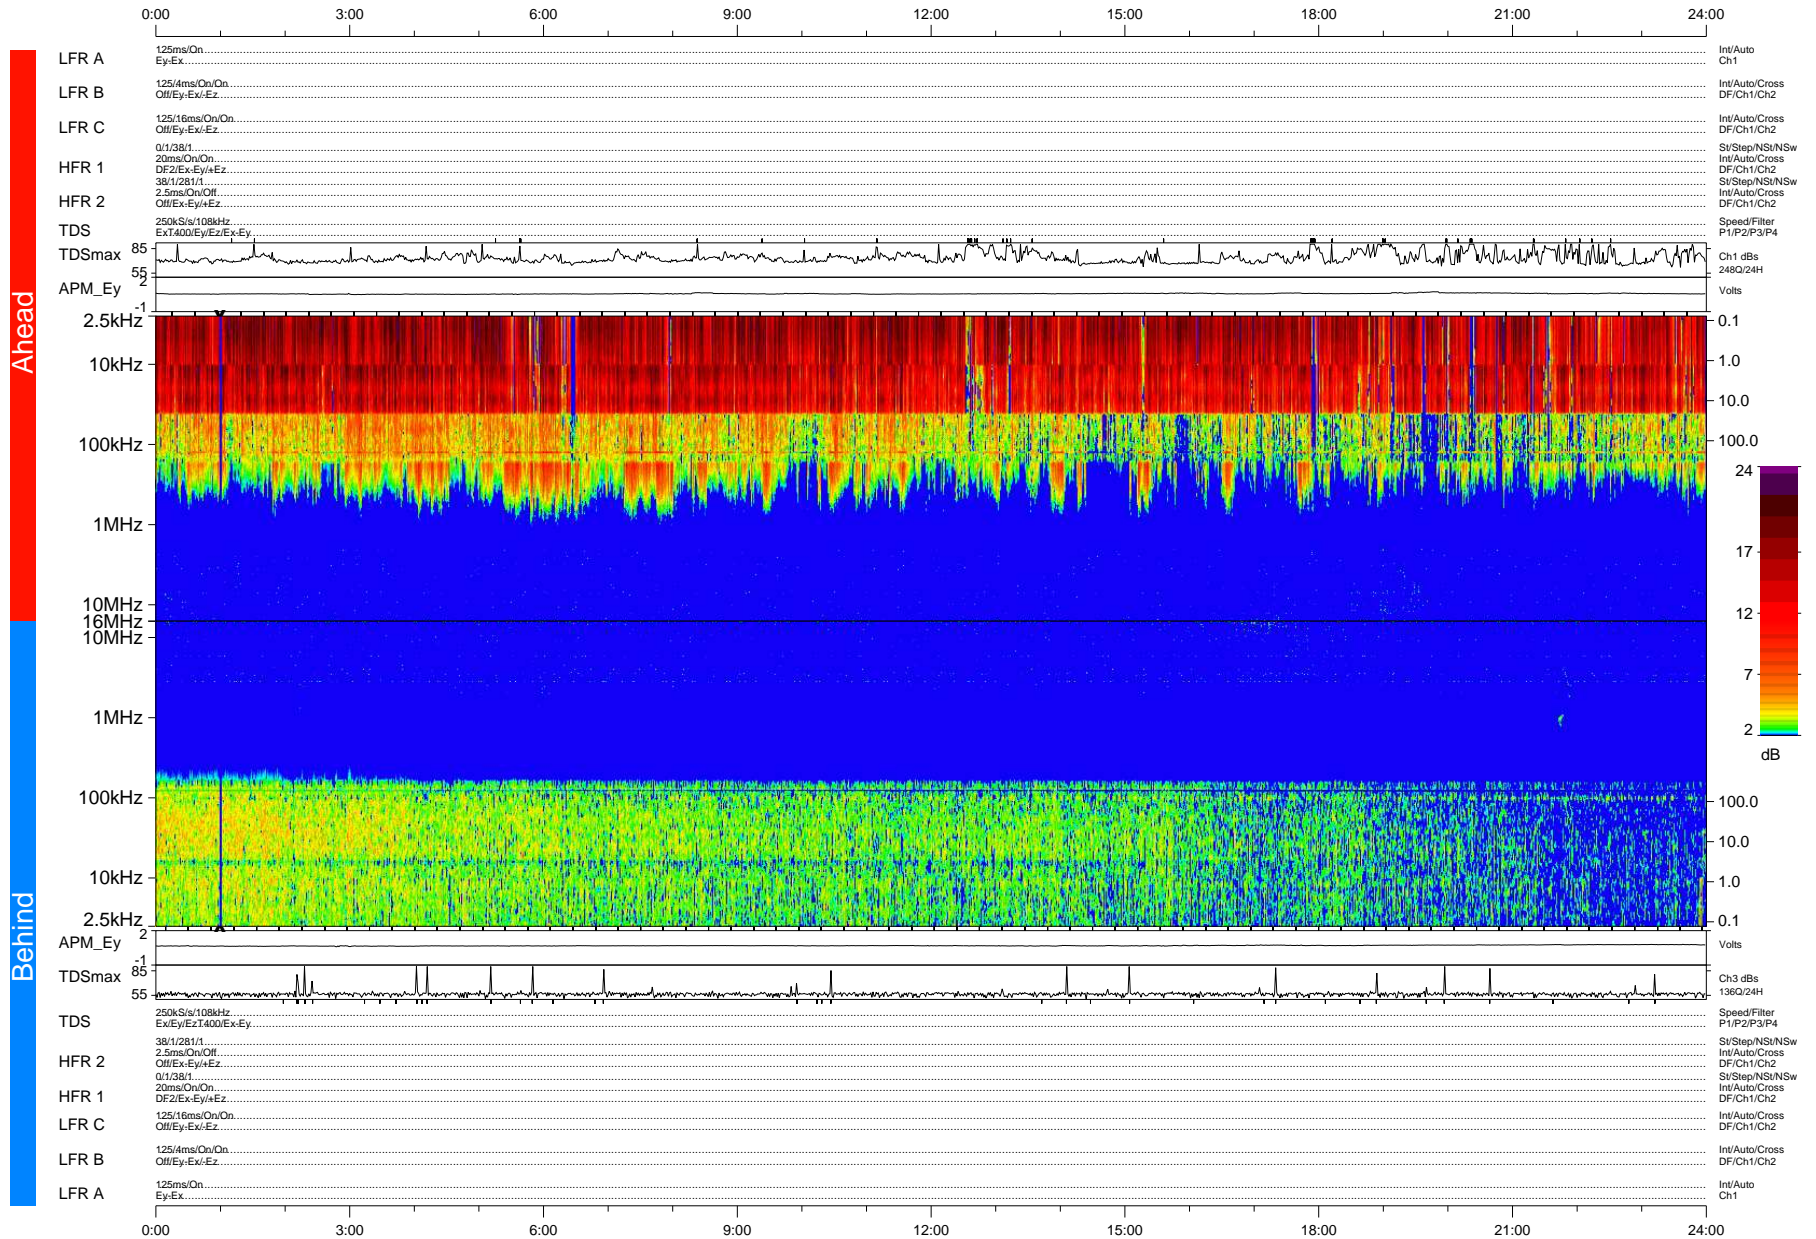

# STEREO/WAVES Daily Summary - 06-Jan-2009 (DOY 006)

Ahead source file: swaves\_ahead\_2009\_006\_1\_04.fin (Recovery: 100.0% HK, 102% Pkts)  
 Ahead PSE Angle: 42.7°

DPU up 13.4d, V406d10

Behind PSE Angle: -46.2°  
 Behind source file: swaves\_behind\_2009\_006\_1\_04.fin (Recovery: 100.0% HK, 86% Pkts)

Time (UTC)

file: stereo\_swaves\_daily-summary\_color-status\_20090106\_v04  
 DPU up 279.1d, V406d11  
 made by: space.umn.edu on macOS with IDL 8.8.2 on 2022-10-17 01:07:52, with TMLib V945 / dynspec V311