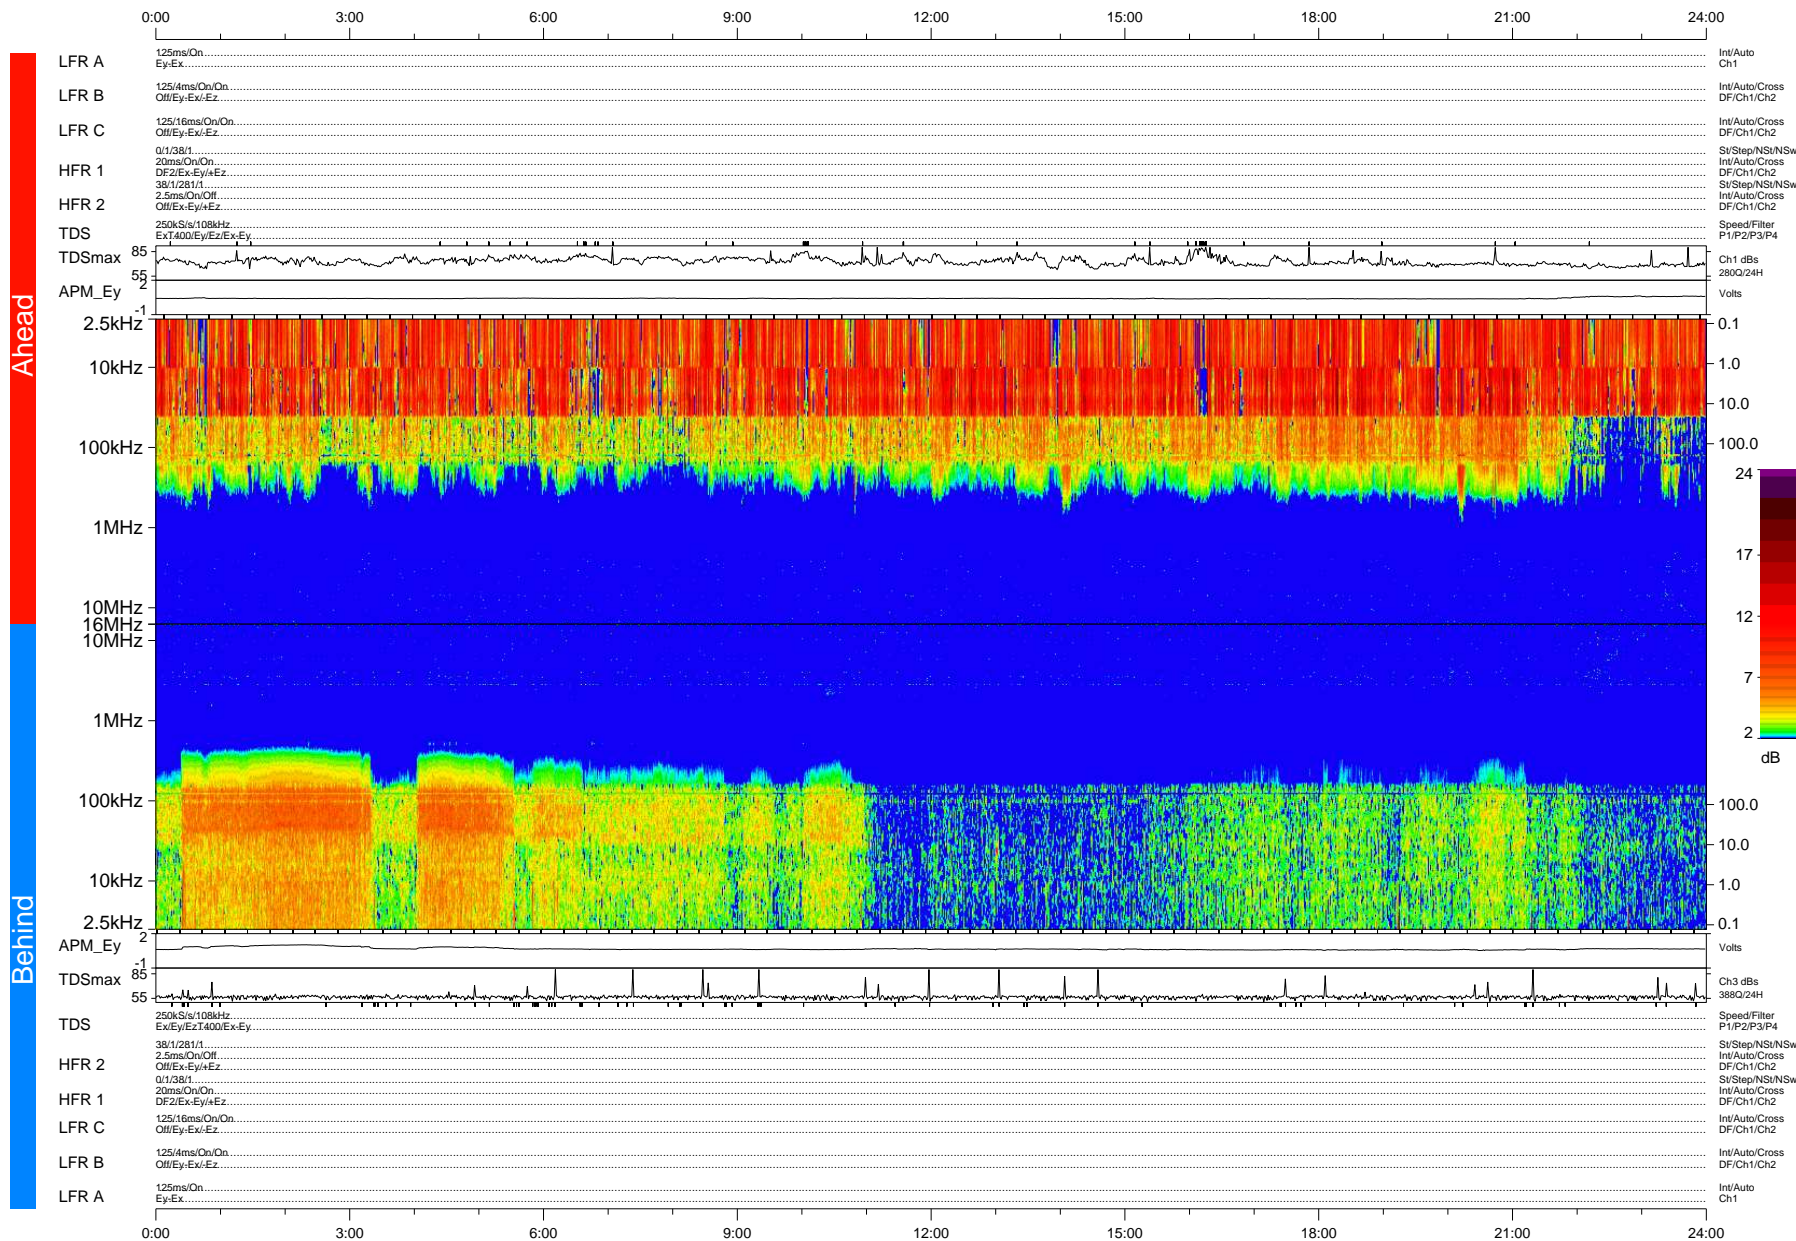

STEREO/WAVES Daily Summary - 05-Jan-2009 (DOY 005)

Ahead source file: swaves_ahead_2009_005_1_04.fin (Recovery: 100.0% HK, 107% Pkts)
Ahead PSE Angle: 42.6°

DPU up 12.4d, V406d10

Behind PSE Angle: -46.2°
Behind source file: swaves_behind_2009_005_1_04.fin (Recovery: 100.0% HK, 123% Pkts)

Time (UTC)