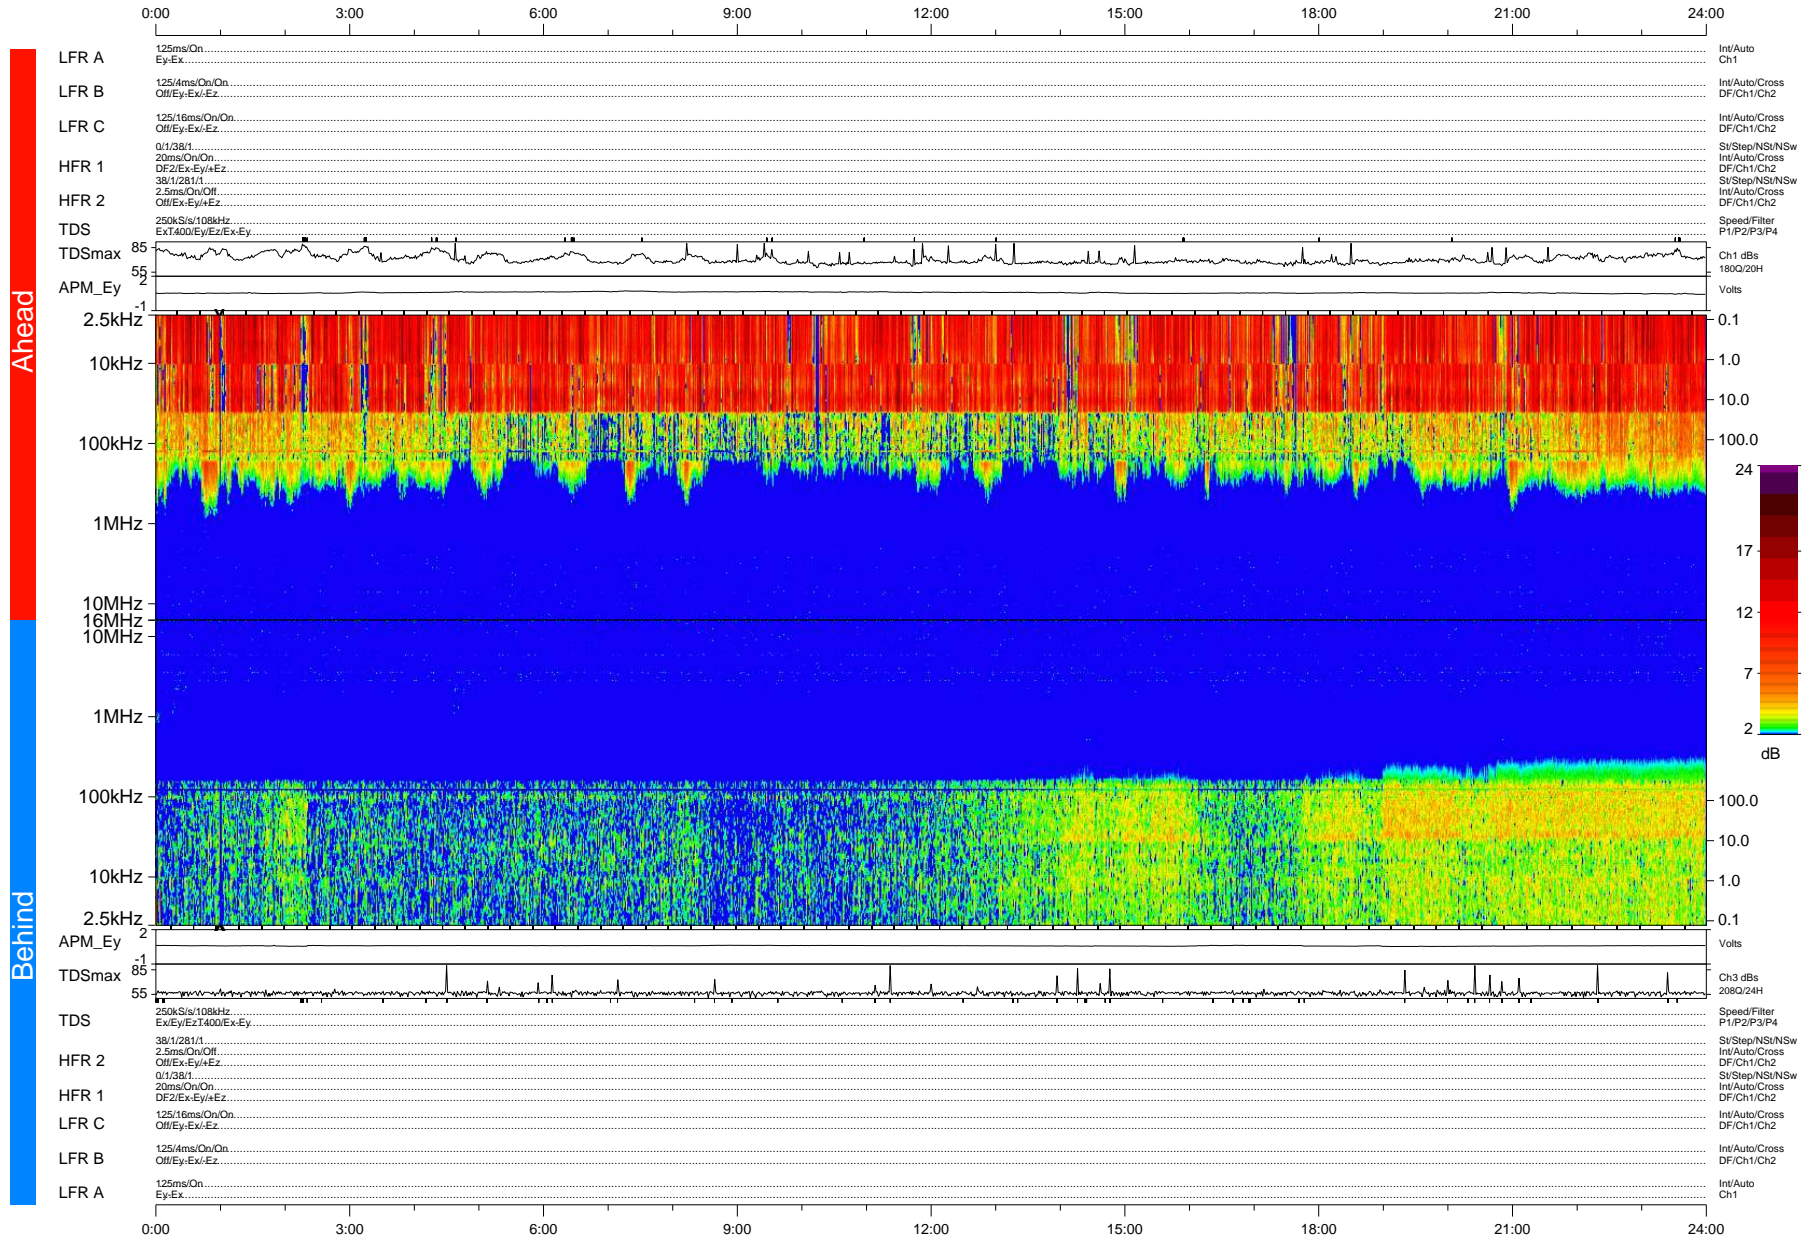

STEREO/WAVES Daily Summary - 04-Jan-2009 (DOY 004)

Ahead source file: swaves_ahead_2009_004_1_04.fin (Recovery: 100.0% HK, 91% Pkts)
Ahead PSE Angle: 42.6°

DPU up 11.4d, V406d10

Behind PSE Angle: -46.1°
Behind source file: swaves_behind_2009_004_1_04.fin (Recovery: 100.0% HK, 96% Pkts)

Time (UTC)