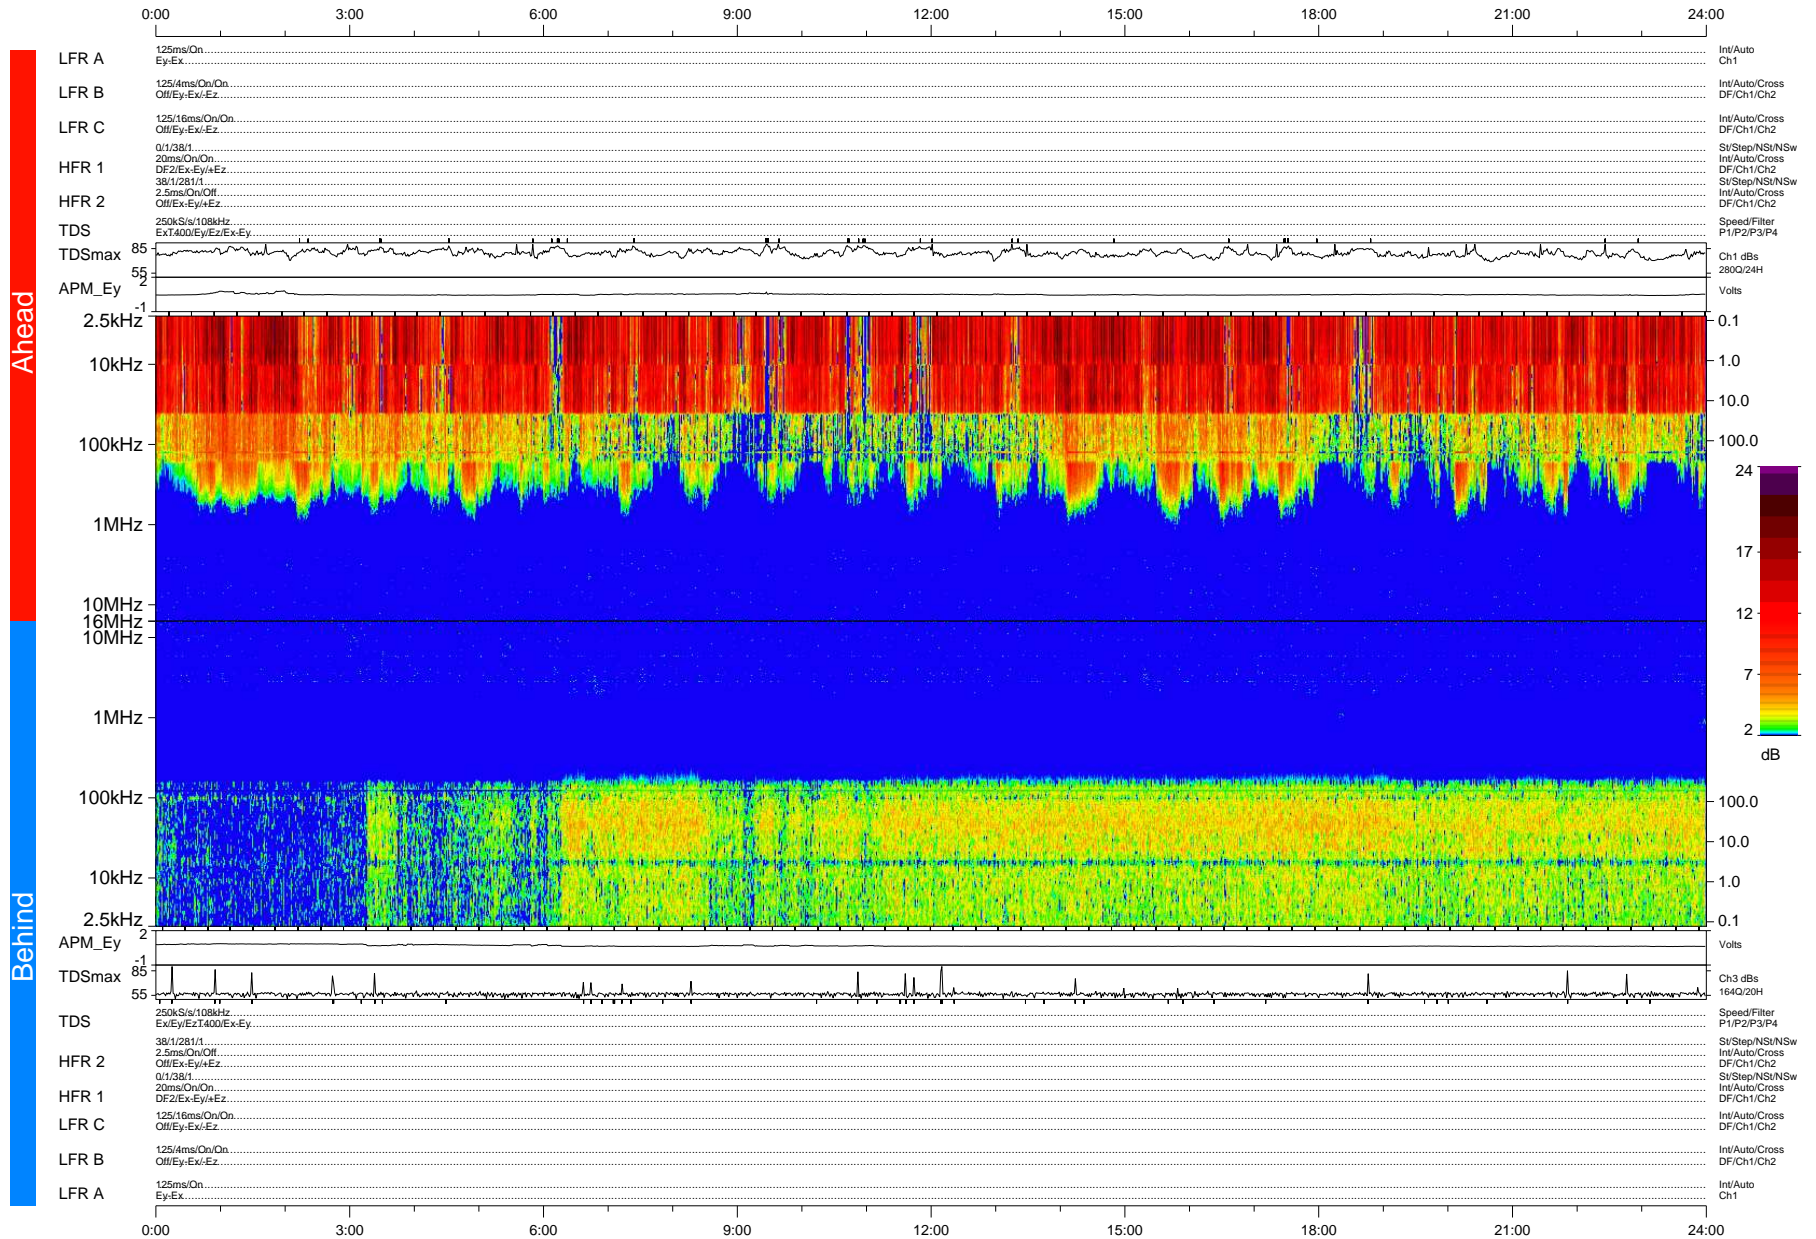

STEREO/WAVES Daily Summary - 03-Jan-2009 (DOY 003)

Ahead source file: swaves_ahead_2009_003_1_04.fin (Recovery: 100.0% HK, 107% Pkts)
Ahead PSE Angle: 42.7°

DPU up 10.4d, V406d10

Behind PSE Angle: -46.0°
Behind source file: swaves_behind_2009_003_1_04.fin (Recovery: 100.0% HK, 89% Pkts)