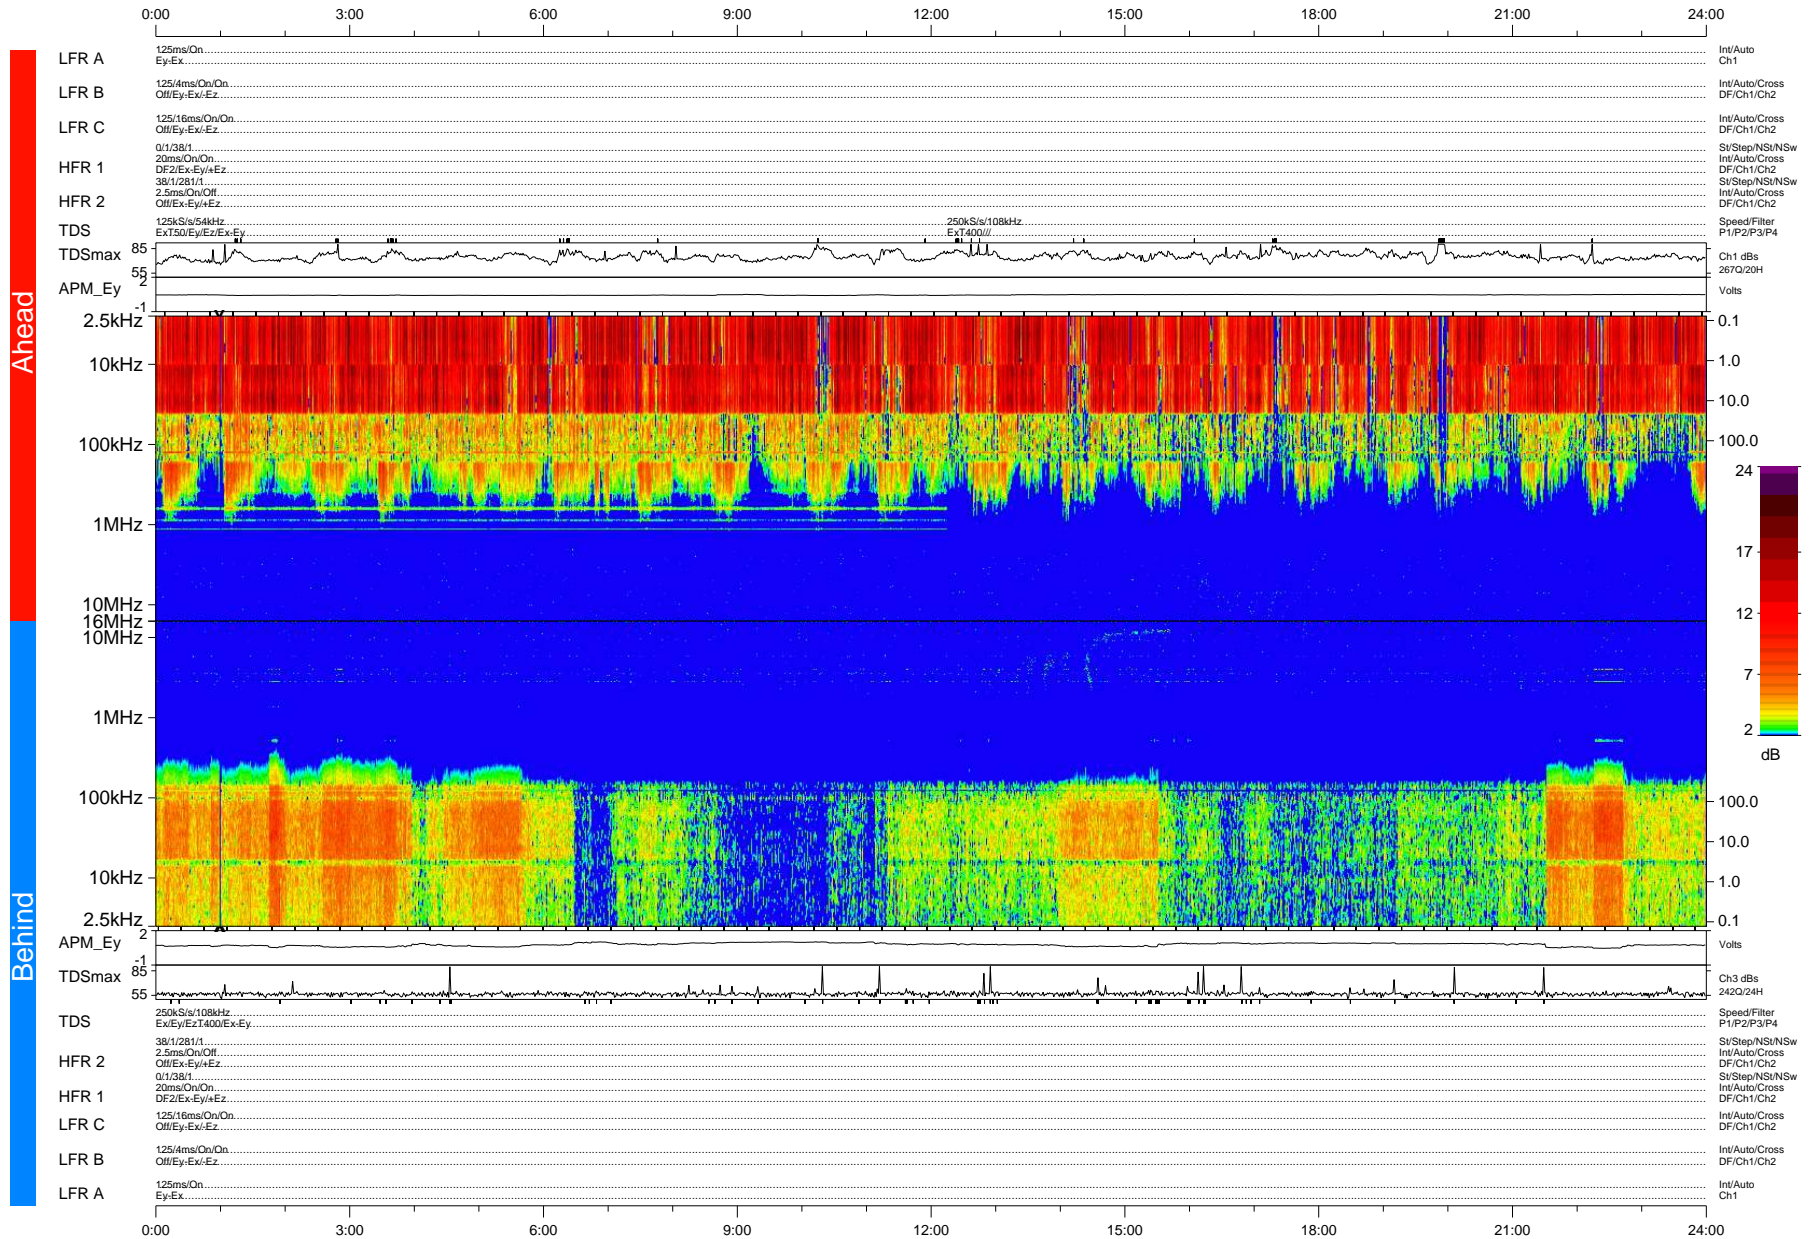

STEREO/WAVES Daily Summary - 31-Dec-2008 (DOY 366)

Ahead source file: swaves_ahead_2008_366_1_04.fin (Recovery: 100.1% HK, 104% Pkts)
Ahead PSE Angle: 42.5°

DPU up 7.4d, V406d10

Behind PSE Angle: -45.9°
Behind source file: swaves_behind_2008_366_1_04.fin (Recovery: 100.0% HK, 101% Pkts)

Time (UTC)