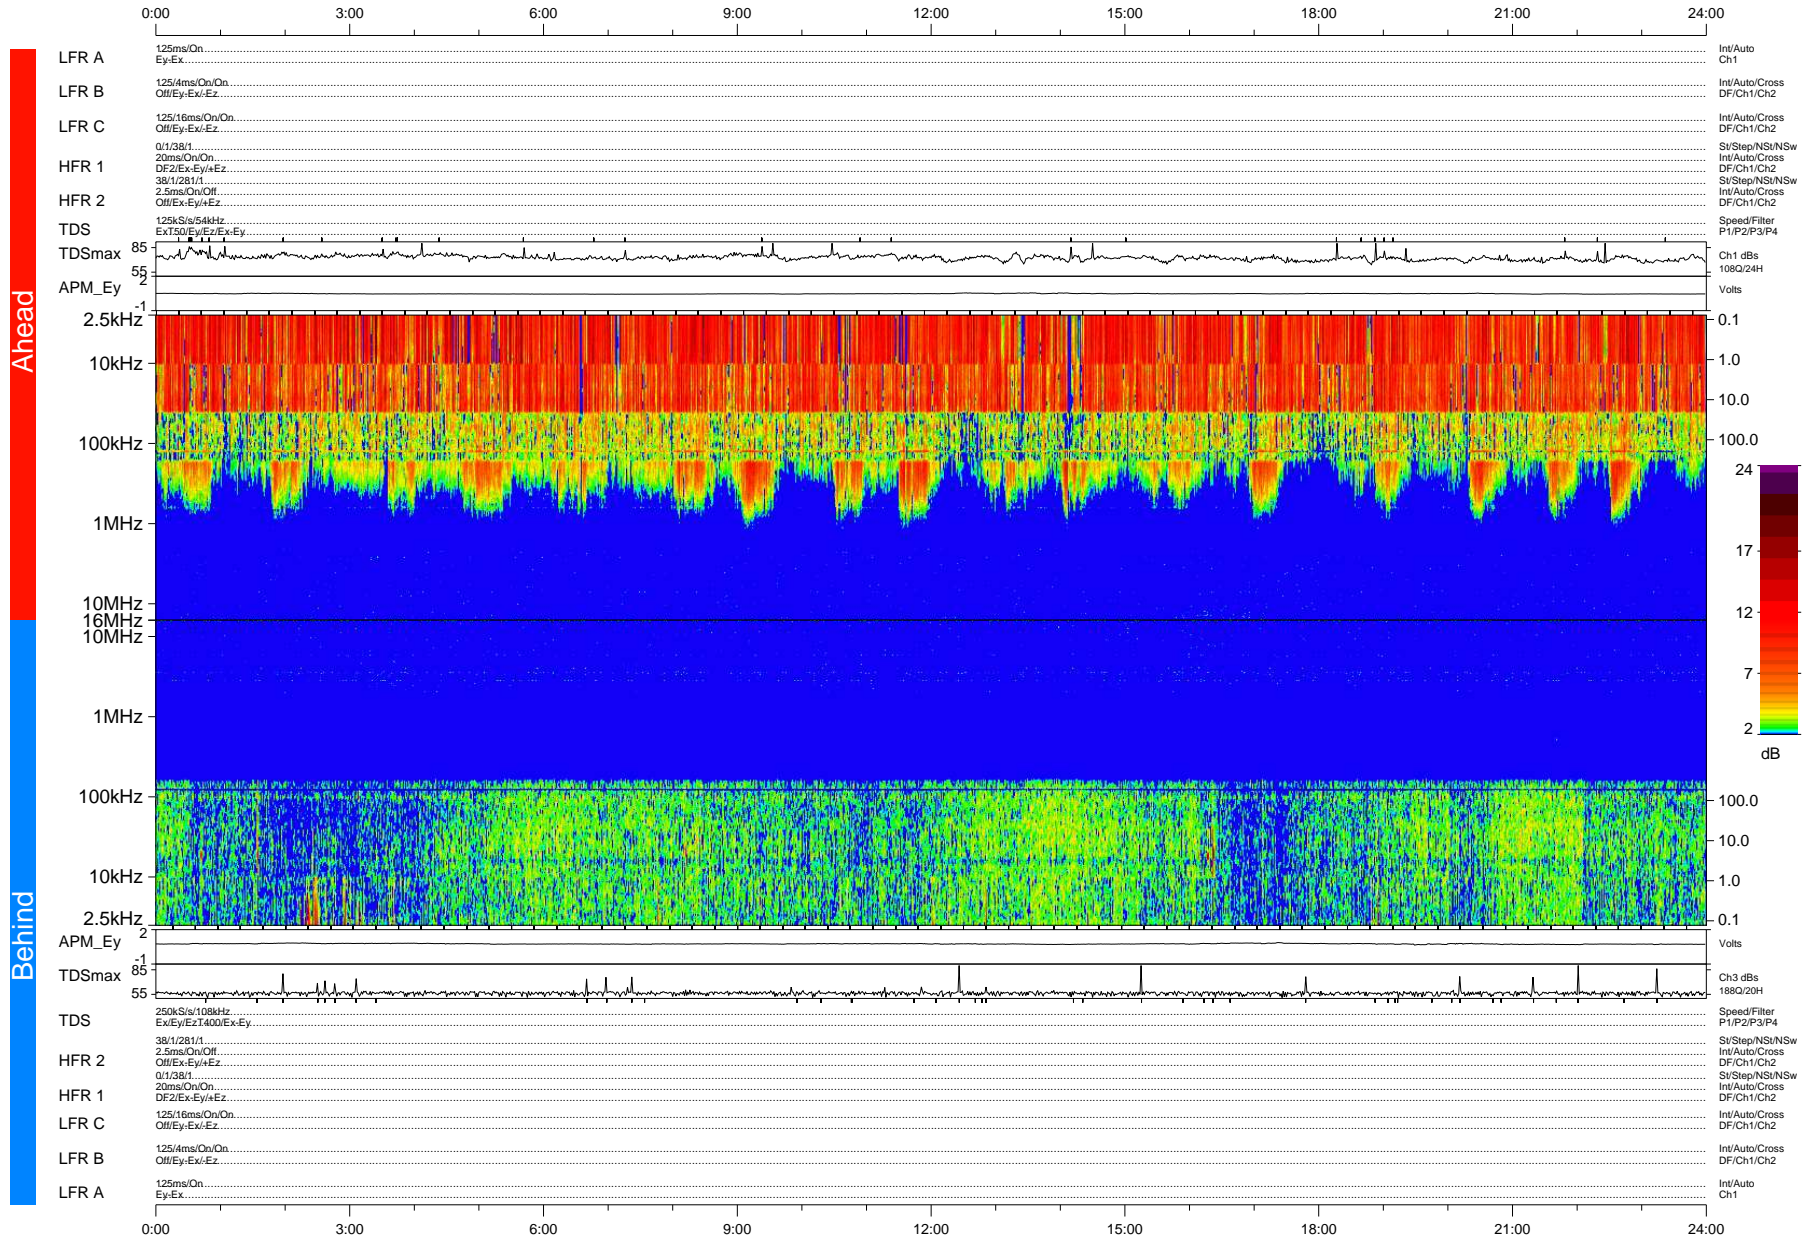

# STEREO/WAVES Daily Summary - 30-Dec-2008 (DOY 365)

Ahead source file: swaves\_ahead\_2008\_365\_1\_04.fin (Recovery: 100.0% HK, 82% Pkts)  
 Ahead PSE Angle: 42.5°

DPU up 6.4d, V406d6

Behind PSE Angle: -45.8°  
 Behind source file: swaves\_behind\_2008\_365\_1\_04.fin (Recovery: 100.0% HK, 93% Pkts)

Time (UTC)

file: stereo\_swaves\_daily-summary\_color-status\_20081230\_v04 DPU up 272.1d, V406d11  
 made by: space.umn.edu on macOS with IDL 8.8.2 on 2022-10-18 18:36:20, with TMLib V945 / dynspec V311