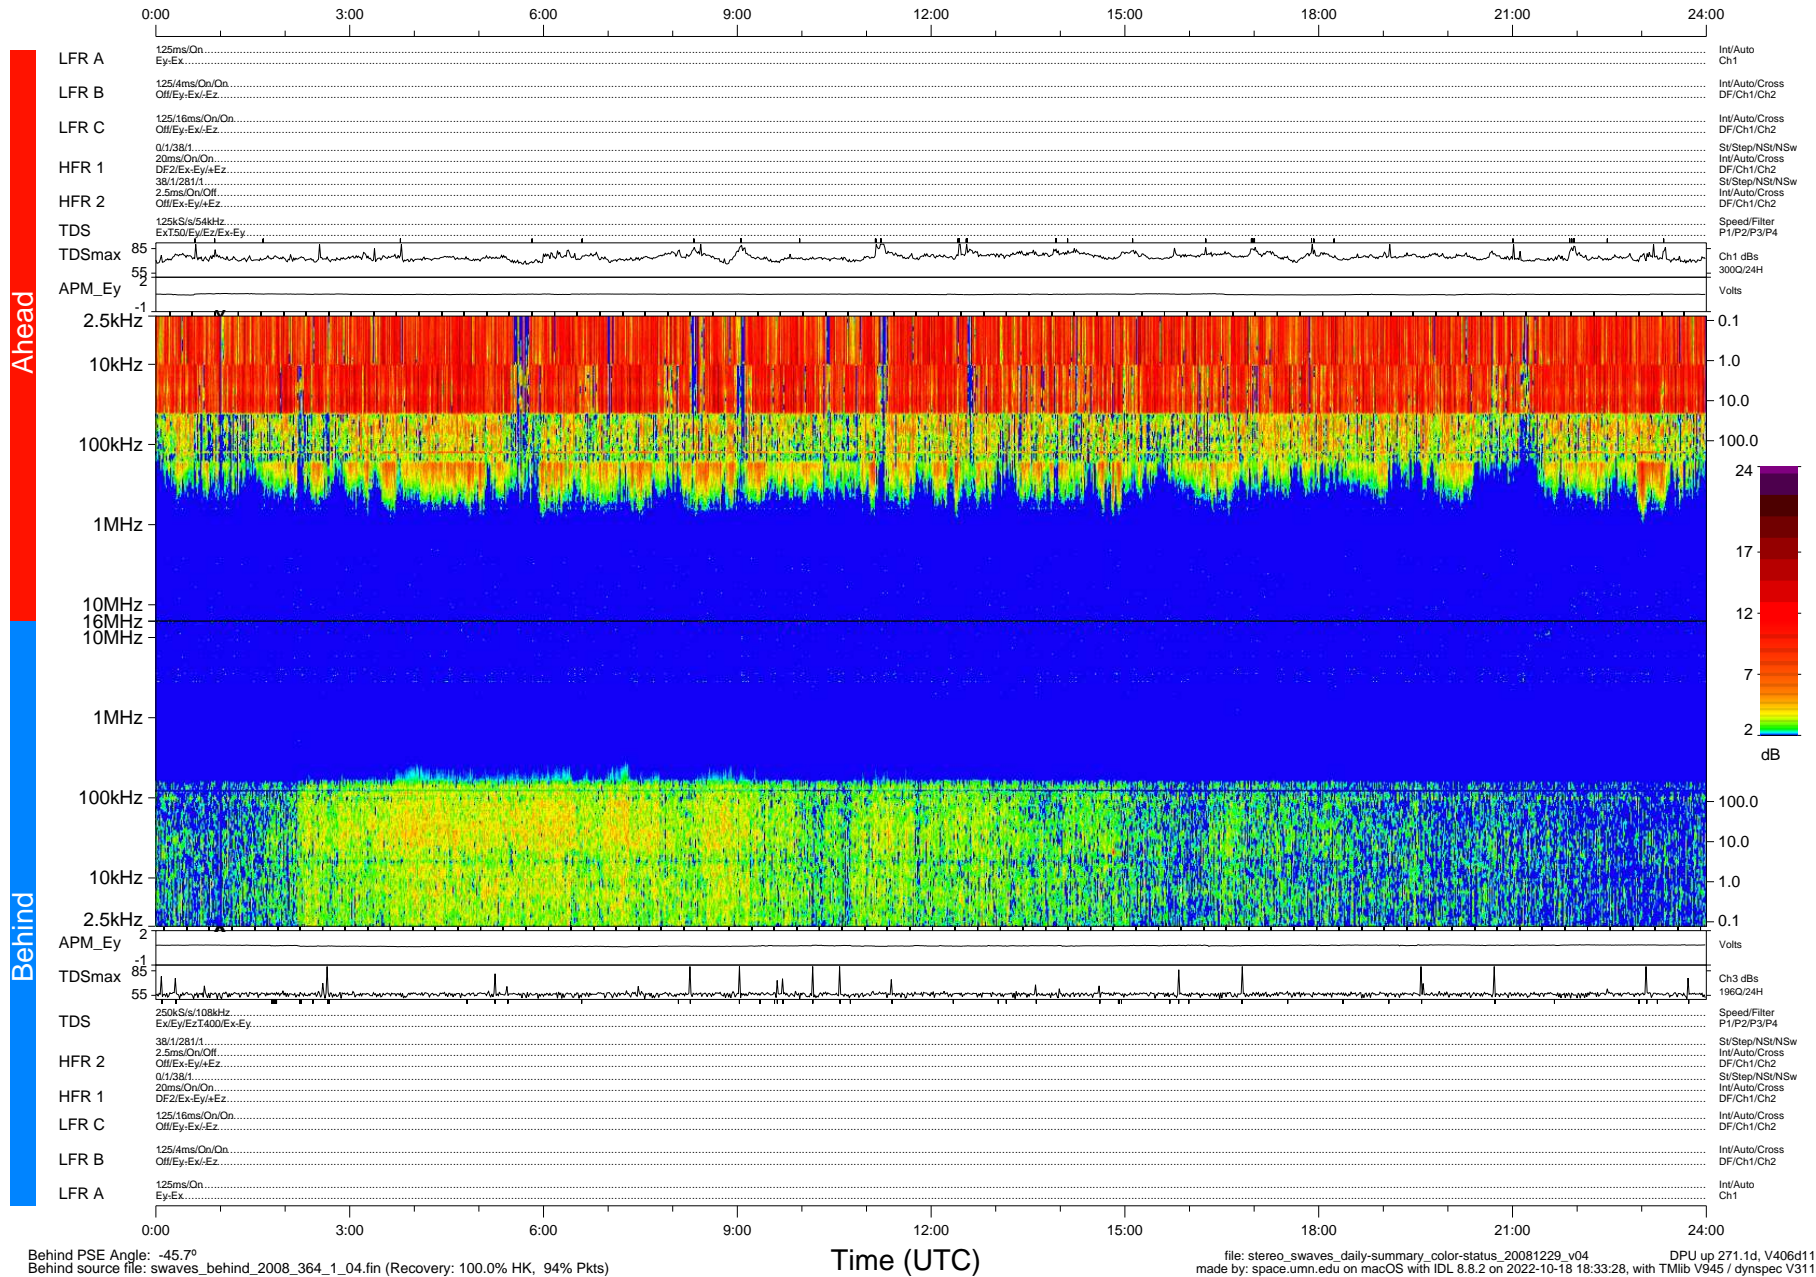

STEREO/WAVES Daily Summary - 29-Dec-2008 (DOY 364)

Ahead source file: swaves_ahead_2008_364_1_04.fin (Recovery: 100.0% HK, 110% Pkts)
Ahead PSE Angle: 42.6°

DPU up 5.4d, V406d6

Behind PSE Angle: -45.7°
Behind source file: swaves_behind_2008_364_1_04.fin (Recovery: 100.0% HK, 94% Pkts)

Time (UTC)